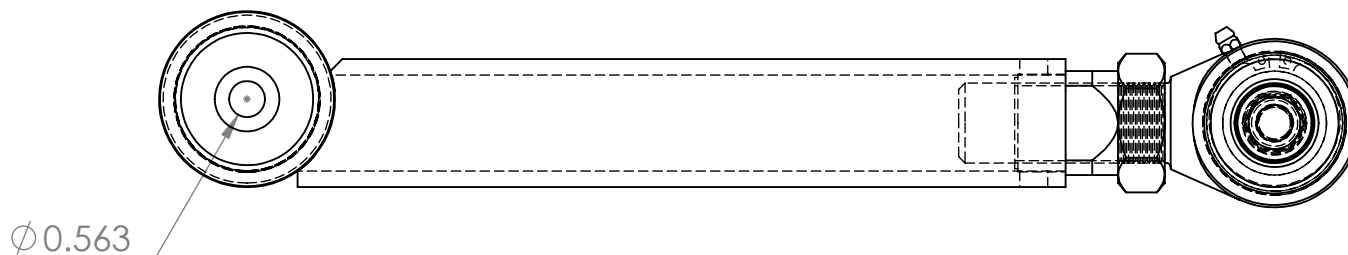

TITLE:		
TJ/LJ/XJ/ZJ Short Front Upper Control Arm		
SIZE	DWG. NO.	REV
<b>A</b>	1800003	A
SCALE: 1:3	WEIGHT:	

TITLE:		
TJ/LJ/XJ/ZJ Short Front Upper Control Arm - Angled		
SIZE	DWG. NO.	REV
<b>A</b>	1800004	A
SCALE: 1:3	WEIGHT:	

TITLE:		
TJ/LJ/XJ/ZJ Short Lower Control Arm		
SIZE	DWG. NO.	REV
<b>A</b>	1800001	A
SCALE: 1:3	WEIGHT:	