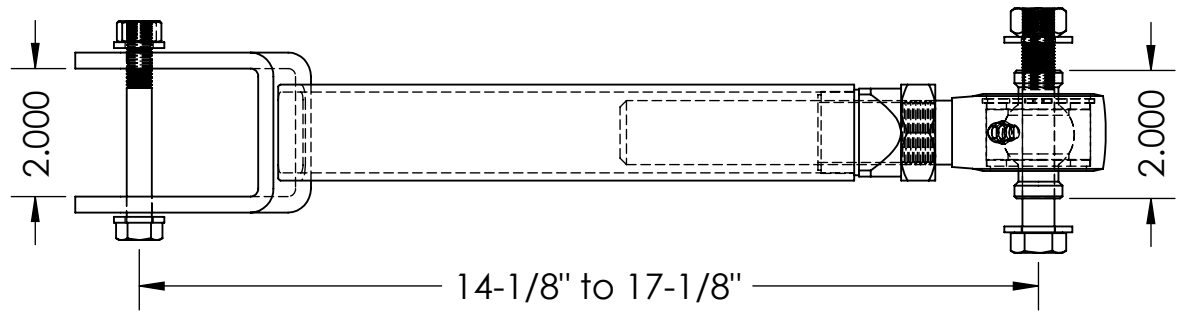

TITLE:		
TJ/LJ/XJ/ZJ Short Front Upper Control Arm		
SIZE	DWG. NO.	REV
<b>A</b>	1800003	A
SCALE: 1:3	WEIGHT:	

TITLE:		
TJ/LJ/XJ/ZJ Short Front Upper Control Arm - Angled		
SIZE	DWG. NO.	REV
<b>A</b>	1800004	A
SCALE: 1:3	WEIGHT:	

TITLE:		
TJ/LJ/XJ/ZJ Short Lower Control Arm		
SIZE	DWG. NO.	REV
<b>A</b>	1800001	A
SCALE: 1:3	WEIGHT:	