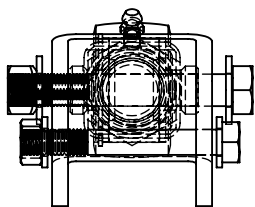

TITLE:		
TJ/LJ/XJ/ZJ Short Front Upper Control Arm		
SIZE	DWG. NO.	REV
<b>A</b>	1800003	A
SCALE: 1:3	WEIGHT:	

TITLE:		
TJ/LJ/XJ/ZJ Short Front Upper Control Arm - Angled		
SIZE	DWG. NO.	REV
<b>A</b>	1800004	A
SCALE: 1:3	WEIGHT:	

TITLE:		
TJ/LJ/XJ/ZJ Short Lower Control Arm		
SIZE	DWG. NO.	REV
<b>A</b>	1800001	A
SCALE: 1:3	WEIGHT:	