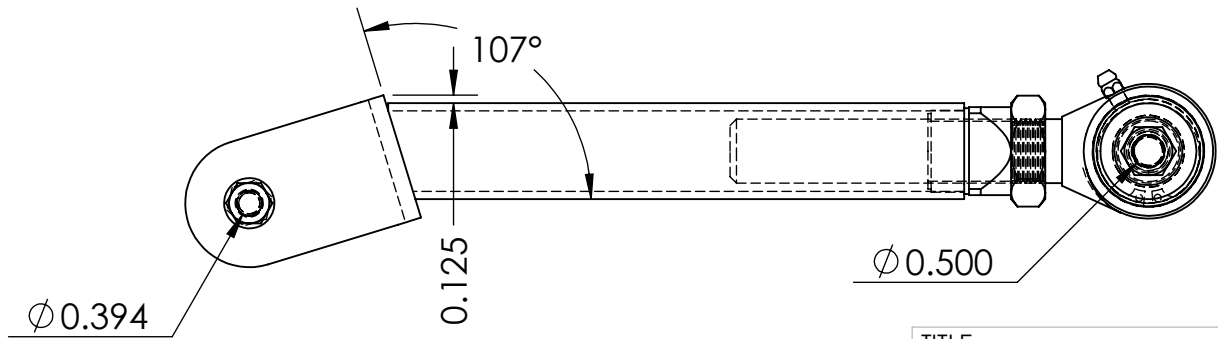

TITLE:		
TJ/LJ/XJ/ZJ Short Front Upper Control Arm		
SIZE	DWG. NO.	REV
<b>A</b>	1800003	A
SCALE: 1:3	WEIGHT:	

TITLE:		
TJ/LJ/XJ/ZJ Short Front Upper Control Arm - Angled		
SIZE	DWG. NO.	REV
<b>A</b>	1800004	A
SCALE: 1:3	WEIGHT:	

TITLE:		
TJ/LJ/XJ/ZJ Short Lower Control Arm		
SIZE	DWG. NO.	REV
<b>A</b>	1800001	A
SCALE: 1:3	WEIGHT:	