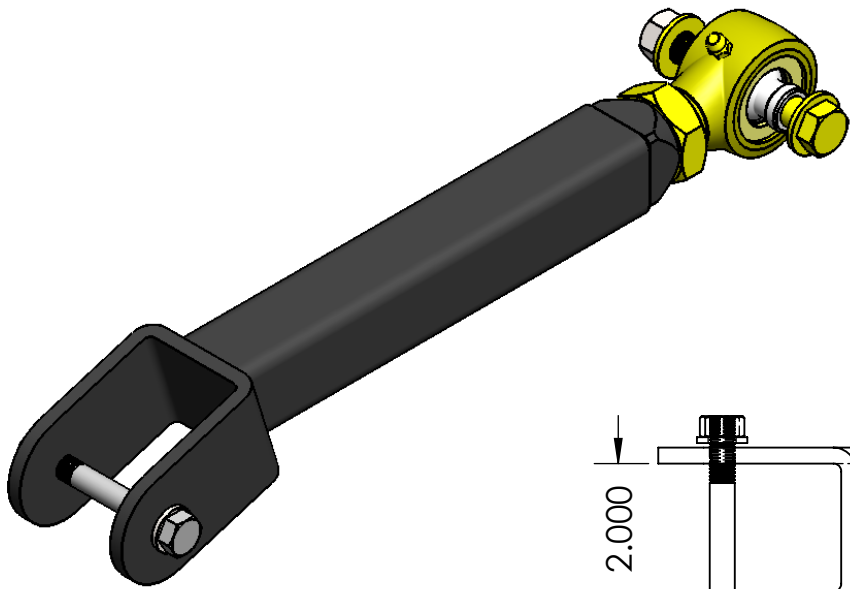

TITLE:		
TJ/LJ/XJ/ZJ Short Front Upper Control Arm		
SIZE	DWG. NO.	REV
<b>A</b>	1800003	A
SCALE: 1:3	WEIGHT:	

TITLE:		
TJ/LJ/XJ/ZJ Short Front Upper Control Arm - Angled		
SIZE	DWG. NO.	REV
<b>A</b>	1800004	A
SCALE: 1:3	WEIGHT:	

TITLE:		
TJ/LJ/XJ/ZJ Short Lower Control Arm		
SIZE	DWG. NO.	REV
<b>A</b>	1800001	A
SCALE: 1:3	WEIGHT:	