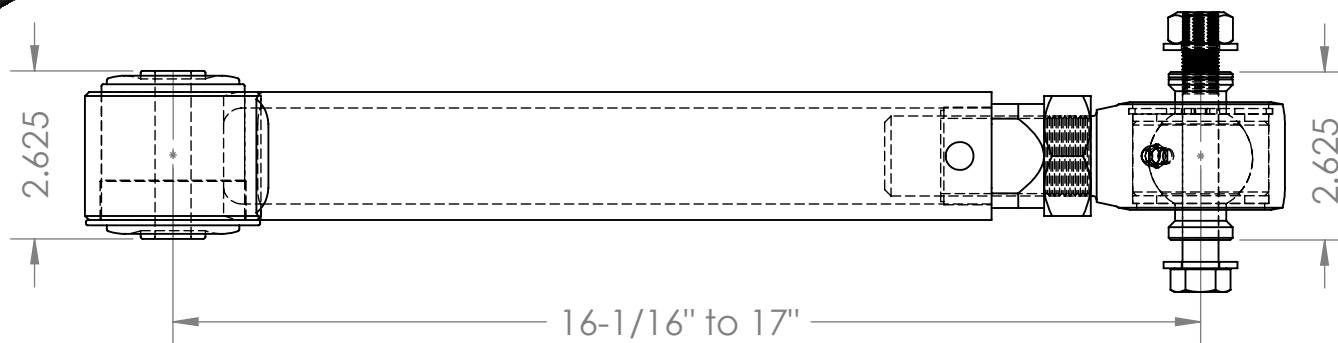

TITLE:		
TJ/LJ/XJ/ZJ Short Front Upper Control Arm		
SIZE	DWG. NO.	REV
<b>A</b>	1800003	A
SCALE: 1:3	WEIGHT:	

TITLE:		
TJ/LJ/XJ/ZJ Short Front Upper Control Arm - Angled		
SIZE	DWG. NO.	REV
<b>A</b>	1800004	A
SCALE: 1:3	WEIGHT:	

TITLE:		
TJ/LJ/XJ/ZJ Short Lower Control Arm		
SIZE	DWG. NO.	REV
<b>A</b>	1800001	A
SCALE: 1:3	WEIGHT:	