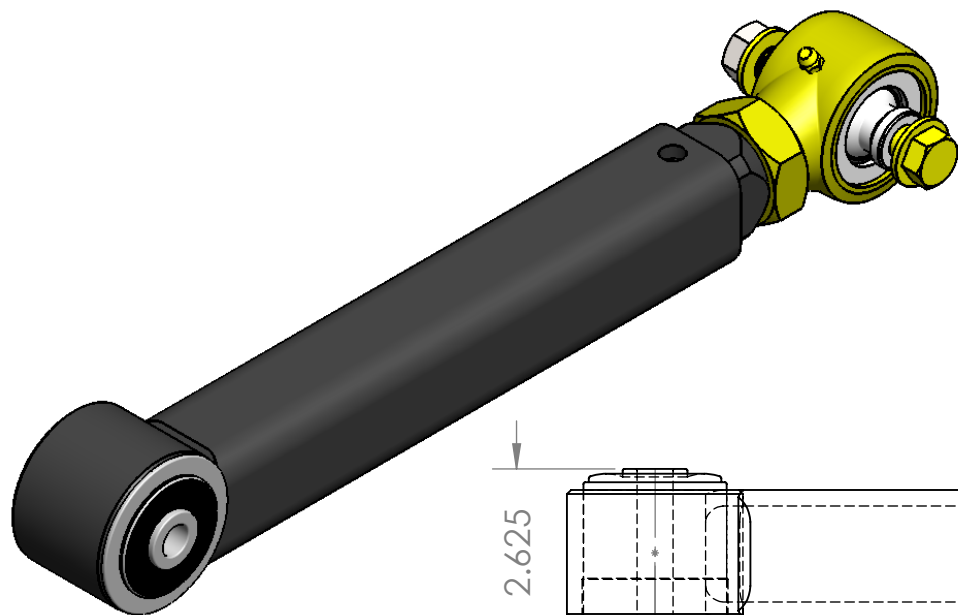

TITLE:		
TJ/LJ/XJ/ZJ Short Front Upper Control Arm		
SIZE	DWG. NO.	REV
<b>A</b>	1800003	A
SCALE: 1:3	WEIGHT:	

TITLE:		
TJ/LJ/XJ/ZJ Short Front Upper Control Arm - Angled		
SIZE	DWG. NO.	REV
<b>A</b>	1800004	A
SCALE: 1:3	WEIGHT:	

TITLE:		
TJ/LJ/XJ/ZJ Short Lower Control Arm		
SIZE	DWG. NO.	REV
<b>A</b>	1800001	A
SCALE: 1:3	WEIGHT:	