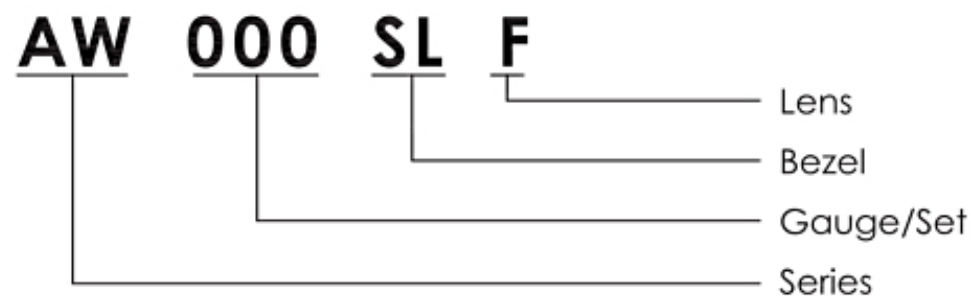

SERIES CODES

All American	AW
All American Nickel.....	AN
All American Tradition	AT
AutoCross Gray	AXG
AutoCross Yellow	AXY
Classic Series	CL
Classic White	CW
Esquire.....	ES
G-Stock	GS
Hot Rod.....	HR
Moal Bomber.....	MA
Nostalgia VT.....	NT
Silver Gray	SG
Silver Series	SS
Traditional	TR
Velocity Black	VSB
Velocity White	VSW
Vintage	VT
V8 Red Steelie.....	V8RS
V8 Speedster	V8SR
White Hot.....	WH

Part # Breakdown & Codes

SERIES CODES

Matte Black Low Step.....	BL
Polished Black Radial.....	BR (Works with curved lens only)
Gold Low Step	GL
Stainless Radial.....	SR (Works with curved lens only)
Stainless High Step	SH (Not Available in 5")
Stainless Low Step	SL
Matte Black Performance.....	BP
Brushed Aluminum Performance	AP