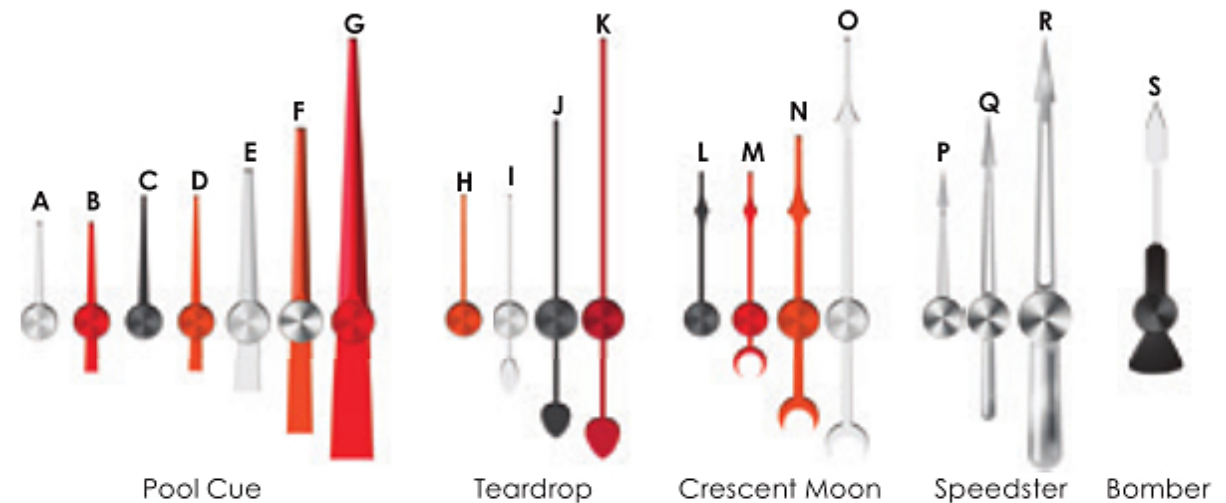

Pool Cue

Teardrop

Crescent Moon

Speedster

Bomber