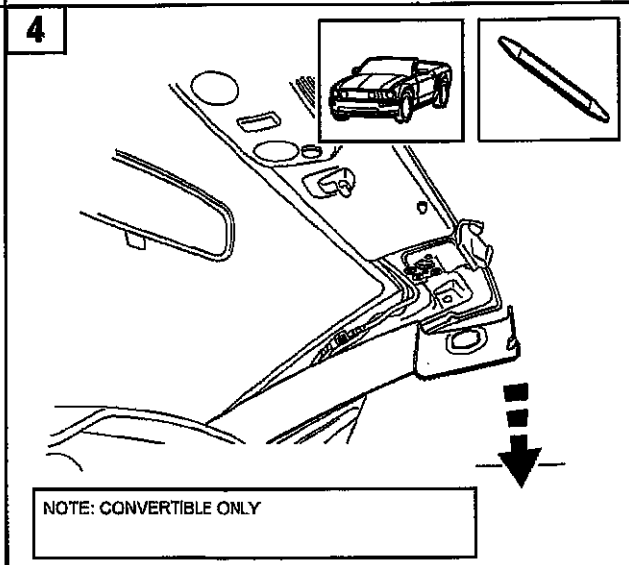

Subject to alteration without notice

-  PERSONAL INJURY
-  VEHICLE DAMAGE
-  INCORRECT
-  CORRECT
-  SEE MANUAL

<p><b>A</b></p> 	<p><b>B</b></p> 	<p><b>D</b></p>  <p style="text-align: right;"><b>6x</b></p>	<p><b>For 2005-2014 vehicles WITHOUT ambient lighting.</b> Kit includes:</p> <ul style="list-style-type: none"> <li>A. 1-Wiring harness</li> <li>B. 1-RH Scuff plate</li> <li>C. 1-LH Scuff plate</li> <li>D. 6-tie straps</li> <li>E. 2-alcohol wipes</li> <li>F. 6-quick connects</li> </ul> <p><b>For 2005-2014 vehicles WITH ambient lighting.</b> Kit includes:</p> <ul style="list-style-type: none"> <li>B. 1-RH Scuff plate</li> <li>C. 1-LH Scuff plate</li> <li>E. 2-alcohol wipes</li> </ul> <p><b>For installation follow steps:</b> Step 9: Remove RH old scuff, press locking tab to disconnect wire connectors Step 13: Connect new scuff in existing connector Step 15: Peel tape liners and install new scuff Repeat on LH side</p>
<p><b>C</b></p> 		<p><b>E</b></p>  <p style="text-align: right;"><b>2x</b></p>	
<p><b>F</b></p>  <p style="text-align: right;"><b>6x</b></p>			
<p><b>TOOLS REQUIRED</b></p>  <p><b>T-3</b></p>			