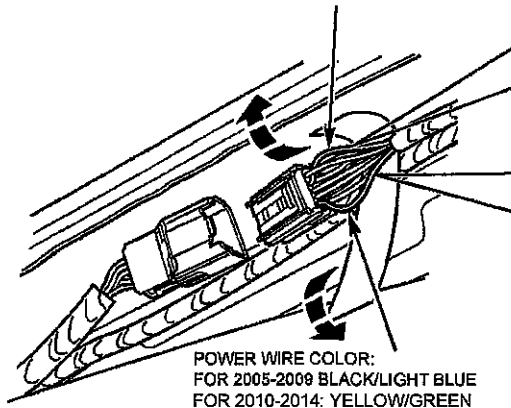

Subject to alteration without notice

-  PERSONAL INJURY
-  VEHICLE DAMAGE
-  INCORRECT
-  CORRECT
-  SEE MANUAL

<p><b>A</b></p> 	<p><b>B</b></p> 	<p><b>D</b></p>  <p style="text-align: right;"><b>6x</b></p>	<p><b>For 2005-2014 vehicles WITHOUT ambient lighting.</b> Kit includes:</p> <ul style="list-style-type: none"> <li>A. 1-Wiring harness</li> <li>B. 1-RH Scuff plate</li> <li>C. 1-LH Scuff plate</li> <li>D. 6-tie straps</li> <li>E. 2-alcohol wipes</li> <li>F. 6-quick connects</li> </ul> <p><b>For 2005-2014 vehicles WITH ambient lighting.</b> Kit includes:</p> <ul style="list-style-type: none"> <li>B. 1-RH Scuff plate</li> <li>C. 1-LH Scuff plate</li> <li>E. 2-alcohol wipes</li> </ul> <p><b>For installation follow steps:</b> Step 9: Remove RH old scuff, press locking tab to disconnect wire connectors Step 13: Connect new scuff in existing connector Step 15: Peel tape liners and install new scuff Repeat on LH side</p>
<p><b>C</b></p> 		<p><b>E</b></p>  <p style="text-align: right;"><b>2x</b></p>	
<p><b>F</b></p>  <p style="text-align: right;"><b>6x</b></p>			
<p><b>TOOLS REQUIRED</b></p>  <p><b>T-3</b></p>			

6

GROUND WIRE COLOR:  
FOR 2005-2009 LIGHT GREEN/YELLOW  
FOR 2010-2014: BLACK/YELLOW

POWER WIRE COLOR:  
FOR 2005-2009 BLACK/LIGHT BLUE  
FOR 2010-2014: YELLOW/GREEN

1

FOR 2005-2009:  
LIGHT GREEN/YELLOW  
FOR 2010-2014:  
BLACK/YELLOW