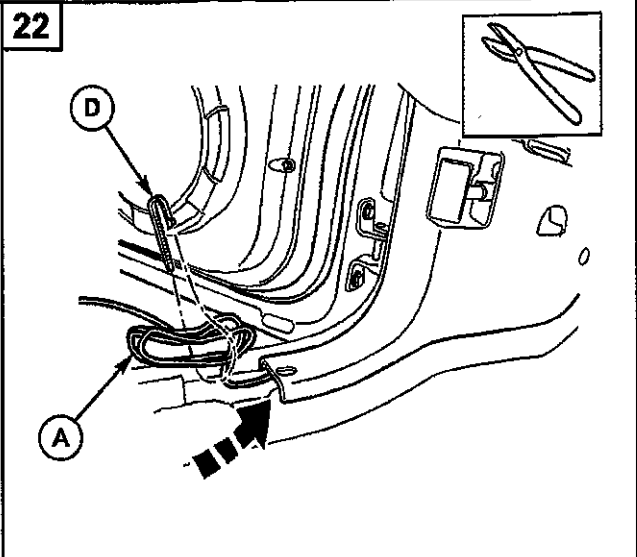

Learn more about chrome trim and accessories we have.