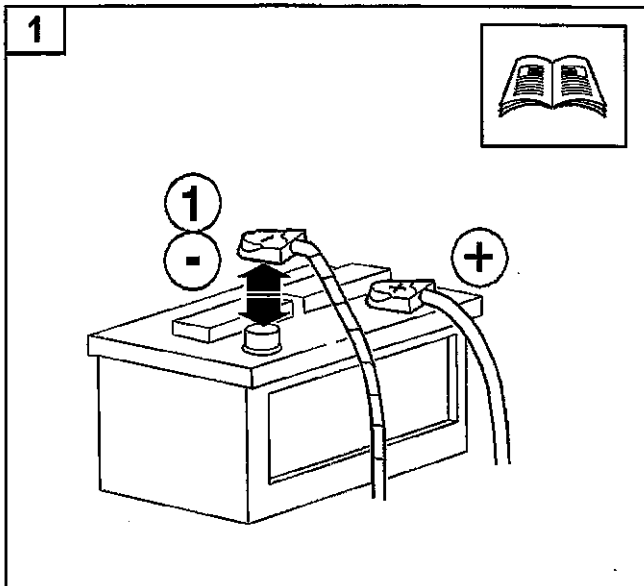

Subject to alteration without notice

-  PERSONAL INJURY
-  VEHICLE DAMAGE
-  INCORRECT
-  CORRECT
-  SEE MANUAL

<p><b>A</b></p> 	<p><b>B</b></p> 	<p><b>D</b></p>  <p style="text-align: right;"><b>6x</b></p>	<p><b>For 2005-2014 vehicles WITHOUT ambient lighting.</b> Kit includes:</p> <ul style="list-style-type: none"> <li>A. 1-Wiring harness</li> <li>B. 1-RH Scuff plate</li> <li>C. 1-LH Scuff plate</li> <li>D. 6-tie straps</li> <li>E. 2-alcohol wipes</li> <li>F. 6-quick connects</li> </ul> <p><b>For 2005-2014 vehicles WITH ambient lighting.</b> Kit includes:</p> <ul style="list-style-type: none"> <li>B. 1-RH Scuff plate</li> <li>C. 1-LH Scuff plate</li> <li>E. 2-alcohol wipes</li> </ul> <p><b>For installation follow steps:</b> Step 9: Remove RH old scuff, press locking tab to disconnect wire connectors Step 13: Connect new scuff in existing connector Step 15: Peel tape liners and install new scuff Repeat on LH side</p>
<p><b>C</b></p> 		<p><b>E</b></p>  <p style="text-align: right;"><b>2x</b></p>	
<p><b>F</b></p>  <p style="text-align: right;"><b>6x</b></p>			
<p><b>TOOLS REQUIRED</b></p>  <p><b>T-3</b></p>			