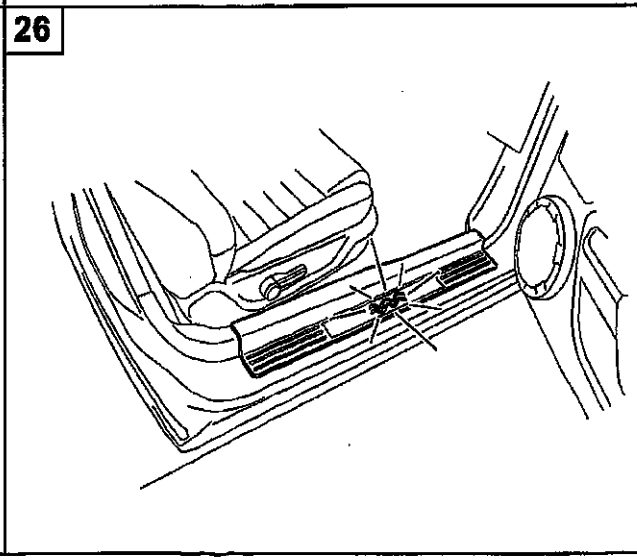

Learn more about chrome trim and accessories we have.