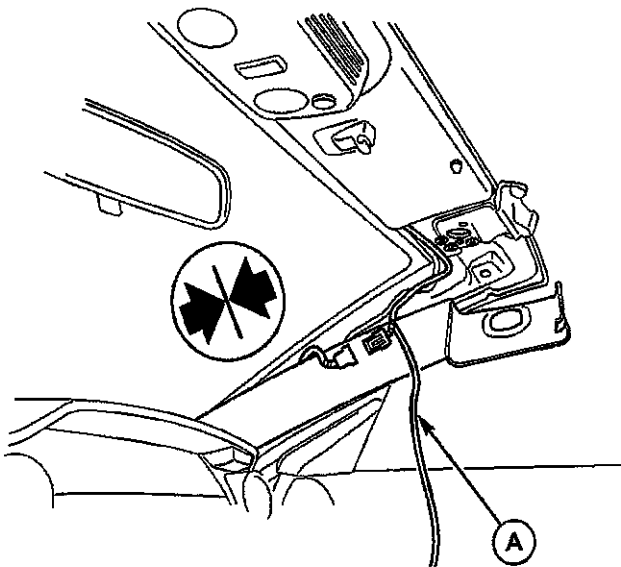

2

FOR 2005-2009:
BLACK/LIGHT BLUE

RED

FOR 2005-2009
LIGHT GREEN/YELLOW

BLACK

FOR 2010-2014: YELLOW/GREEN

RED

FOR 2010-2014
BLACK/YELLOW

BLACK

7