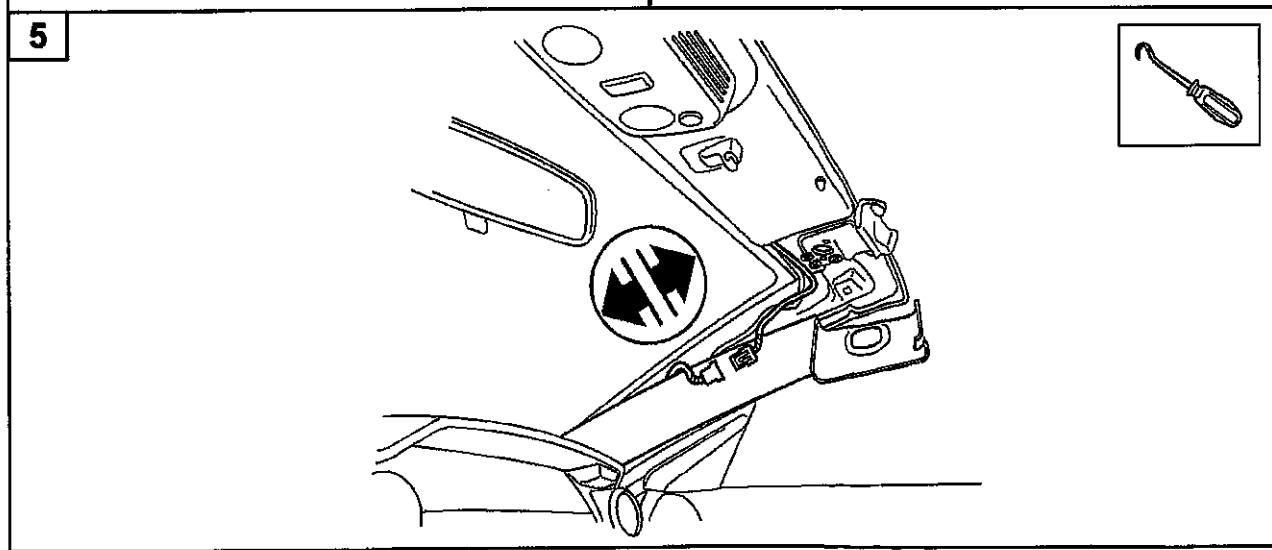

Subject to alteration without notice

-  PERSONAL INJURY
-  VEHICLE DAMAGE
-  INCORRECT
-  CORRECT
-  SEE MANUAL

<p><b>A</b></p> 	<p><b>B</b></p> 	<p><b>D</b></p>  <p style="text-align: right;"><b>6x</b></p>	<p><b>For 2005-2014 vehicles WITHOUT ambient lighting.</b> Kit includes:</p> <ul style="list-style-type: none"> <li>A. 1-Wiring harness</li> <li>B. 1-RH Scuff plate</li> <li>C. 1-LH Scuff plate</li> <li>D. 6-tie straps</li> <li>E. 2-alcohol wipes</li> <li>F. 6-quick connects</li> </ul> <p><b>For 2005-2014 vehicles WITH ambient lighting.</b> Kit includes:</p> <ul style="list-style-type: none"> <li>B. 1-RH Scuff plate</li> <li>C. 1-LH Scuff plate</li> <li>E. 2-alcohol wipes</li> </ul> <p><b>For installation follow steps:</b> Step 9: Remove RH old scuff, press locking tab to disconnect wire connectors Step 13: Connect new scuff in existing connector Step 15: Peel tape liners and install new scuff Repeat on LH side</p>
<p><b>C</b></p> 		<p><b>E</b></p>  <p style="text-align: right;"><b>2x</b></p>	
<p><b>F</b></p>  <p style="text-align: right;"><b>6x</b></p>			
<p><b>TOOLS REQUIRED</b></p>  <p><b>T-3</b></p>			