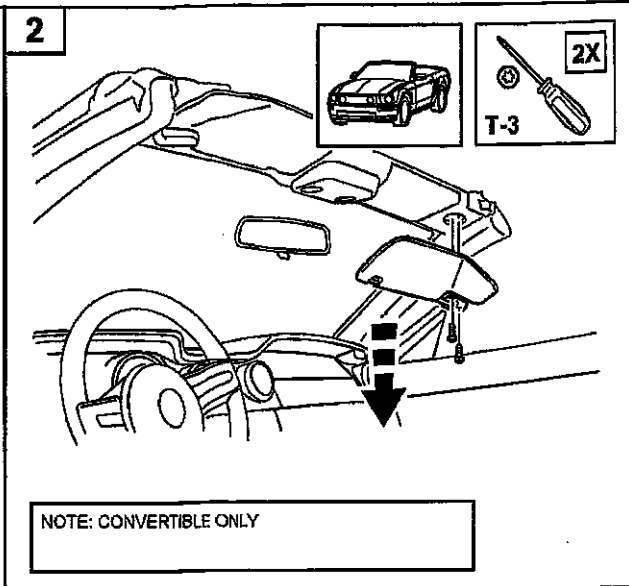

Subject to alteration without notice

-  PERSONAL INJURY
-  VEHICLE DAMAGE
-  INCORRECT
-  CORRECT
-  SEE MANUAL

<p><b>A</b></p> 	<p><b>B</b></p> 	<p><b>D</b></p>  <p style="text-align: right;"><b>6x</b></p>	<p><b>For 2005-2014 vehicles WITHOUT ambient lighting.</b> Kit includes:</p> <ul style="list-style-type: none"> <li>A. 1-Wiring harness</li> <li>B. 1-RH Scuff plate</li> <li>C. 1-LH Scuff plate</li> <li>D. 6-tie straps</li> <li>E. 2-alcohol wipes</li> <li>F. 6-quick connects</li> </ul> <p><b>For 2005-2014 vehicles WITH ambient lighting.</b> Kit includes:</p> <ul style="list-style-type: none"> <li>B. 1-RH Scuff plate</li> <li>C. 1-LH Scuff plate</li> <li>E. 2-alcohol wipes</li> </ul> <p><b>For installation follow steps:</b> Step 9: Remove RH old scuff, press locking tab to disconnect wire connectors Step 13: Connect new scuff in existing connector Step 15: Peel tape liners and install new scuff Repeat on LH side</p>
<p><b>C</b></p> 		<p><b>E</b></p>  <p style="text-align: right;"><b>2x</b></p>	
<p><b>F</b></p>  <p style="text-align: right;"><b>6x</b></p>			
<p><b>TOOLS REQUIRED</b></p>  <p><b>T-3</b></p>			