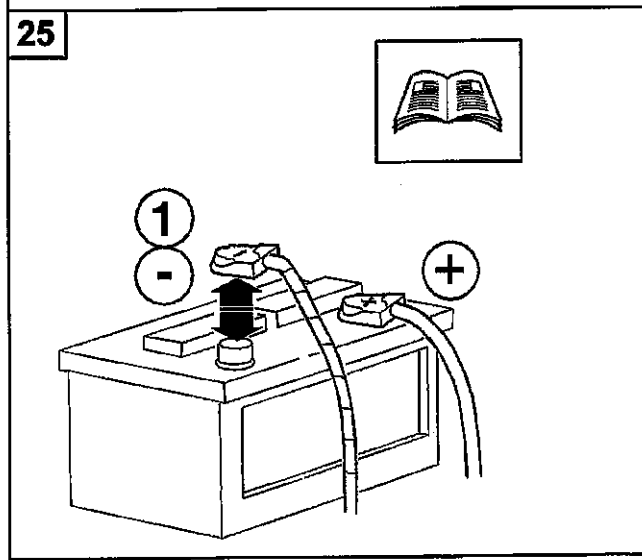

Learn more about chrome trim and accessories we have.