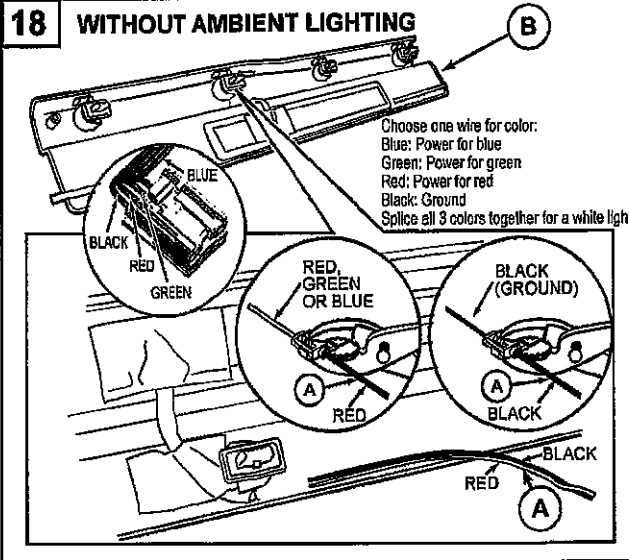

Subject to alteration without notice

-  PERSONAL INJURY
-  VEHICLE DAMAGE
-  INCORRECT
-  CORRECT
-  SEE MANUAL

<p><b>A</b></p> 	<p><b>B</b></p> 	<p><b>D</b></p>  <p style="text-align: right;"><b>6x</b></p>	<p><b>For 2005-2014 vehicles WITHOUT ambient lighting.</b> Kit includes:</p> <ul style="list-style-type: none"> <li>A. 1-Wiring harness</li> <li>B. 1-RH Scuff plate</li> <li>C. 1-LH Scuff plate</li> <li>D. 6-tie straps</li> <li>E. 2-alcohol wipes</li> <li>F. 6-quick connects</li> </ul> <p><b>For 2005-2014 vehicles WITH ambient lighting.</b> Kit includes:</p> <ul style="list-style-type: none"> <li>B. 1-RH Scuff plate</li> <li>C. 1-LH Scuff plate</li> <li>E. 2-alcohol wipes</li> </ul> <p><b>For installation follow steps:</b> Step 9: Remove RH old scuff, press locking tab to disconnect wire connectors Step 13: Connect new scuff in existing connector Step 15: Peel tape liners and install new scuff Repeat on LH side</p>
<p><b>C</b></p> 		<p><b>E</b></p>  <p style="text-align: right;"><b>2x</b></p>	
<p><b>F</b></p>  <p style="text-align: right;"><b>6x</b></p>			
<p><b>TOOLS REQUIRED</b></p>  <p><b>T-3</b></p>			

6

GROUND WIRE COLOR:  
FOR 2005-2009 LIGHT GREEN/YELLOW  
FOR 2010-2014: BLACK/YELLOW

POWER WIRE COLOR:  
FOR 2005-2009 BLACK/LIGHT BLUE  
FOR 2010-2014: YELLOW/GREEN

1

FOR 2005-2009:  
LIGHT GREEN/YELLOW  
FOR 2010-2014:  
BLACK/YELLOW

FOR 2005-2009  
BLACK/LIGHT BLUE  
FOR 2010-2014: YELLOW/GREEN

3

2

FOR 2005-2009:  
BLACK/LIGHT BLUE

RED

FOR 2005-2009  
LIGHT GREEN/YELLOW

BLACK

FOR 2010-2014: YELLOW/GREEN

RED

FOR 2010-2014  
BLACK/YELLOW

BLACK

7

8

Learn more about chrome trim and accessories we have.