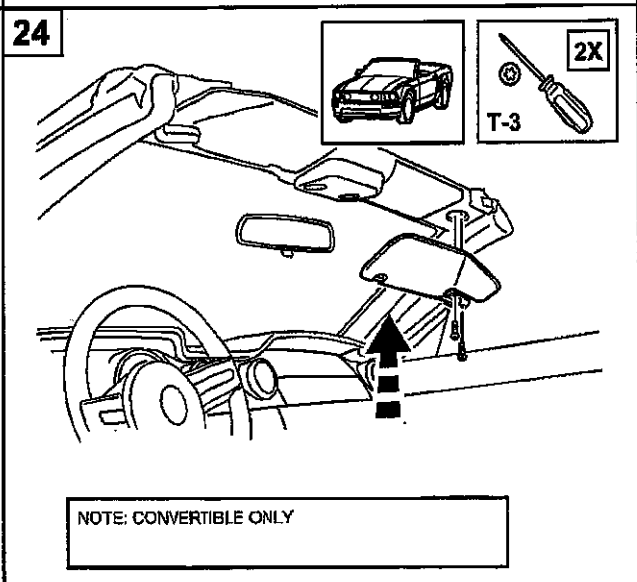

Learn more about chrome trim and accessories we have.