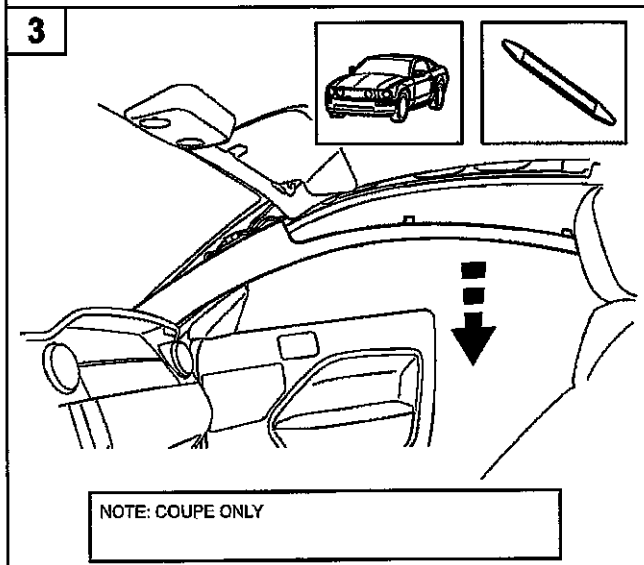

Subject to alteration without notice

-  PERSONAL INJURY
-  VEHICLE DAMAGE
-  INCORRECT
-  CORRECT
-  SEE MANUAL

<p><b>A</b></p> 	<p><b>B</b></p> 	<p><b>D</b></p>  <p style="text-align: right;"><b>6x</b></p>	<p><b>For 2005-2014 vehicles WITHOUT ambient lighting.</b> Kit includes:</p> <ul style="list-style-type: none"> <li>A. 1-Wiring harness</li> <li>B. 1-RH Scuff plate</li> <li>C. 1-LH Scuff plate</li> <li>D. 6-tie straps</li> <li>E. 2-alcohol wipes</li> <li>F. 6-quick connects</li> </ul> <p><b>For 2005-2014 vehicles WITH ambient lighting.</b> Kit includes:</p> <ul style="list-style-type: none"> <li>B. 1-RH Scuff plate</li> <li>C. 1-LH Scuff plate</li> <li>E. 2-alcohol wipes</li> </ul> <p><b>For installation follow steps:</b> Step 9: Remove RH old scuff, press locking tab to disconnect wire connectors Step 13: Connect new scuff in existing connector Step 15: Peel tape liners and install new scuff Repeat on LH side</p>
<p><b>C</b></p> 		<p><b>E</b></p>  <p style="text-align: right;"><b>2x</b></p>	
<p><b>F</b></p>  <p style="text-align: right;"><b>6x</b></p>			
<p><b>TOOLS REQUIRED</b></p>  <p><b>T-3</b></p>			