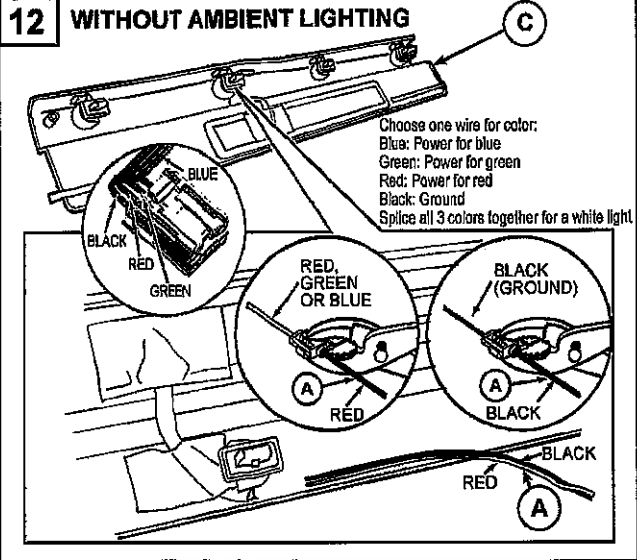

Subject to alteration without notice

-  PERSONAL INJURY
-  VEHICLE DAMAGE
-  INCORRECT
-  CORRECT
-  SEE MANUAL

<p><b>A</b></p> 	<p><b>B</b></p> 	<p><b>D</b></p>  <p style="text-align: right;"><b>6x</b></p>	<p><b>For 2005-2014 vehicles WITHOUT ambient lighting.</b> Kit includes:</p> <ul style="list-style-type: none"> <li>A. 1-Wiring harness</li> <li>B. 1-RH Scuff plate</li> <li>C. 1-LH Scuff plate</li> <li>D. 6-tie straps</li> <li>E. 2-alcohol wipes</li> <li>F. 6-quick connects</li> </ul> <p><b>For 2005-2014 vehicles WITH ambient lighting.</b> Kit includes:</p> <ul style="list-style-type: none"> <li>B. 1-RH Scuff plate</li> <li>C. 1-LH Scuff plate</li> <li>E. 2-alcohol wipes</li> </ul> <p><b>For installation follow steps:</b> Step 9: Remove RH old scuff, press locking tab to disconnect wire connectors Step 13: Connect new scuff in existing connector Step 15: Peel tape liners and install new scuff Repeat on LH side</p>
<p><b>C</b></p> 		<p><b>E</b></p>  <p style="text-align: right;"><b>2x</b></p>	
<p><b>F</b></p>  <p style="text-align: right;"><b>6x</b></p>			
<p><b>TOOLS REQUIRED</b></p>  <p><b>T-3</b></p>			

RED

FOR 2010-2014  
BLACK/YELLOW

BLACK

7

8

Learn more about chrome trim and accessories we have.