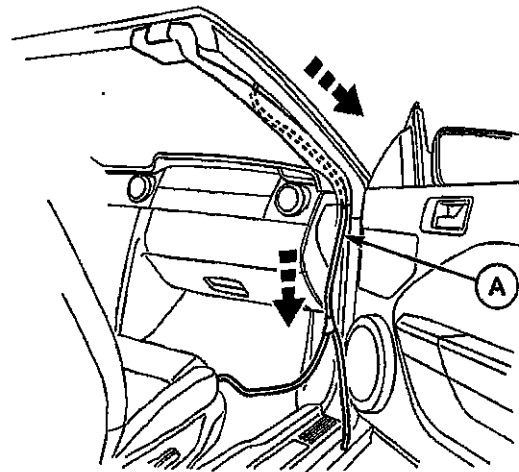

6

GROUND WIRE COLOR:
FOR 2005-2009 LIGHT GREEN/YELLOW
FOR 2010-2014: BLACK/YELLOW

POWER WIRE COLOR:
FOR 2005-2009 BLACK/LIGHT BLUE
FOR 2010-2014: YELLOW/GREEN

1

FOR 2005-2009:
LIGHT GREEN/YELLOW
FOR 2010-2014:
BLACK/YELLOW

FOR 2005-2009
BLACK/LIGHT BLUE
FOR 2010-2014: YELLOW/GREEN

3

2

FOR 2005-2009:
BLACK/LIGHT BLUE

RED

FOR 2005-2009
LIGHT GREEN/YELLOW

BLACK

FOR 2010-2014: YELLOW/GREEN

RED

FOR 2010-2014
BLACK/YELLOW

BLACK

7

8