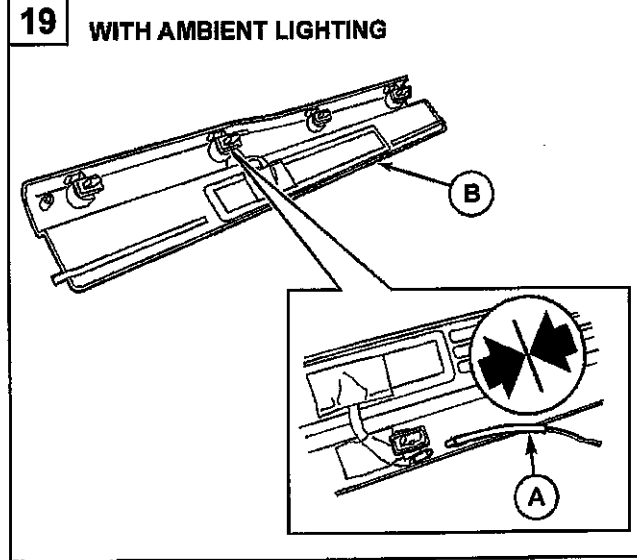

Subject to alteration without notice

-  PERSONAL INJURY
-  VEHICLE DAMAGE
-  INCORRECT
-  CORRECT
-  SEE MANUAL

<p><b>A</b></p> 	<p><b>B</b></p> 	<p><b>D</b></p>  <p style="text-align: right;"><b>6x</b></p>	<p><b>For 2005-2014 vehicles WITHOUT ambient lighting.</b> Kit includes:</p> <ul style="list-style-type: none"> <li>A. 1-Wiring harness</li> <li>B. 1-RH Scuff plate</li> <li>C. 1-LH Scuff plate</li> <li>D. 6-tie straps</li> <li>E. 2-alcohol wipes</li> <li>F. 6-quick connects</li> </ul> <p><b>For 2005-2014 vehicles WITH ambient lighting.</b> Kit includes:</p> <ul style="list-style-type: none"> <li>B. 1-RH Scuff plate</li> <li>C. 1-LH Scuff plate</li> <li>E. 2-alcohol wipes</li> </ul> <p><b>For installation follow steps:</b> Step 9: Remove RH old scuff, press locking tab to disconnect wire connectors Step 13: Connect new scuff in existing connector Step 15: Peel tape liners and install new scuff Repeat on LH side</p>
<p><b>C</b></p> 		<p><b>E</b></p>  <p style="text-align: right;"><b>2x</b></p>	
<p><b>F</b></p>  <p style="text-align: right;"><b>6x</b></p>			
<p><b>TOOLS REQUIRED</b></p>  <p><b>T-3</b></p>			

RED

FOR 2010-2014  
BLACK/YELLOW

BLACK

7

8

Learn more about chrome trim and accessories we have.