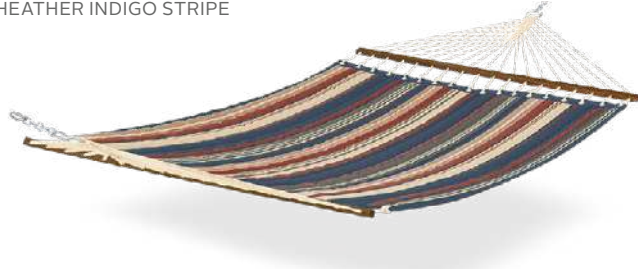

Quilted Hammock

Water-repellent, solution-dyed polyester fabric minimizes fading to keep hammock colors strong and vibrant

COLORS: HEATHER HENNA MULTI-STRIPE, HEATHER INDIGO MULTI-STRIPE, HEATHER FERN STRIPE, HEATHER GREY STRIPE, HEATHER HENNA STRIPE, AND HEATHER INDIGO STRIPE

- → Montlake® FadeSafe® water-repellent, solution-dyed polyester fabric minimizes fading to keep hammock colors strong and vibrant
- → 1.5" thick quilted bed with unique striping pattern combines several rich colors to stand out on any patio and reverses to a solid color
- → Custom-colored spreader bar is constructed from shock-absorbent beechwood for strength and durability
- → 8mm 100% polyester ropes, stainless steel hardware, and aluminum grommets provide structural integrity and reliability

Item/Fit		Color	Retail Stock No	Case Qty
QUILTED HAMMOCK* 81"L 55"W**		Heather Henna Multi-Stripe	50-018-660101-RT	1
QUILTED HAMMOCK* 81"L 55"W**		Heather Indigo Multi-Stripe	50-019-550101-RT	1
QUILTED HAMMOCK* 81"L 55"W**		Heather Fern Stripe	50-026-011101-RT	1
QUILTED HAMMOCK* 81"L 55"W**		Heather Grey Stripe	50-027-011001-RT	1
QUILTED HAMMOCK* 81"L 55"W**		Heather Henna Stripe	50-028-016601-RT	1
QUILTED HAMMOCK* 81"L 55"W**		Heather Indigo Stripe	50-029-010501-RT	1

*Stand available separately

**Full length including ropes is 135"

Wood Hammock Stand

COLOR: RUSSIAN LARCH WOOD

- → Naturally finished, 100% Russian Larch hardwood is durable, resilient and naturally resistant to decay
- → Beautiful arched curves create a dynamic shape that is both comfortable and refined
- → Supports up to 450 lbs of weight when combined with a hammock of equal or greater weight capacity*
- → Stainless steel hardware, stainless steel chain and carabiner clips provide structural integrity and reliability