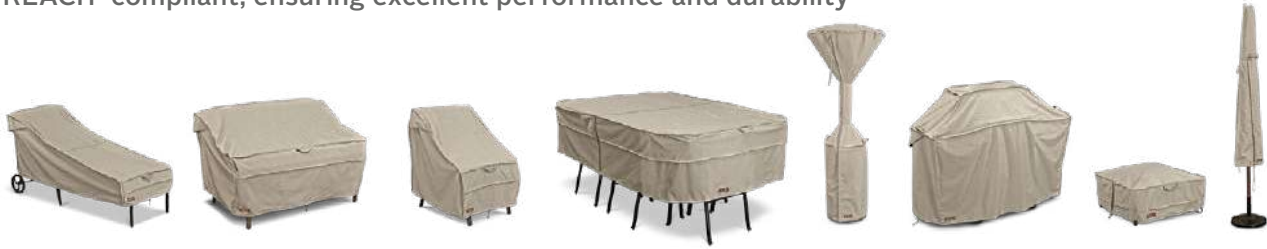

Montlake® FadeSafe®

The Montlake® FadeSafe® Collection from Classic Accessories® offers a classic look with solution-dyed technology while being EU REACH* compliant, ensuring excellent performance and durability

Montlake® FadeSafe® Fabric System

Montlake® FadeSafe® solution-dyed fabric is both stylish and engineered to resist fading