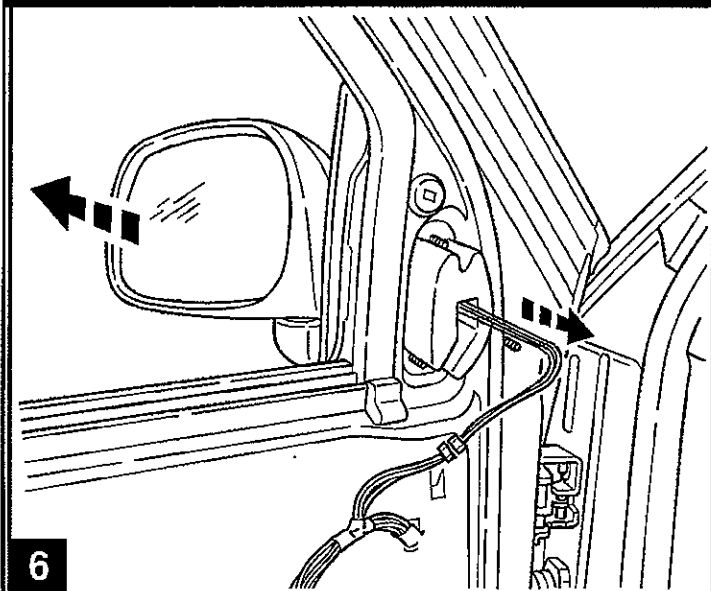

### PARTS LIST

Driver's Side Mirror

Passenger Side Mirror

10mm Nut

Installation Instructions

### TOOLS NEEDED

Ratchet

10mm Deep Well Socket

**1 - 8**

**RE-TIGHTEN TO:  
85in.-lbs.  
(9.6 N·m)**

6

7

Electric & Electric Heated ONLY

8

Once you have the mirrors installed, bolted in place and plugged into the connectors, test the function of the mirror glass; i.e. up / down & in / out. If both mirrors function properly, re-assemble the door panels and switches in the reverse order used for removal.