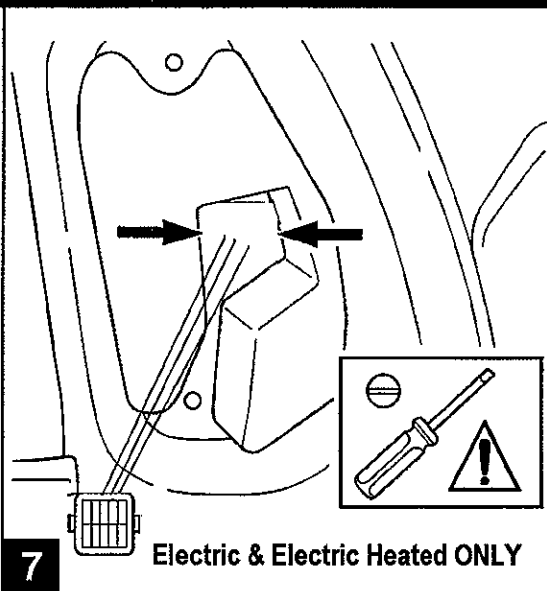

### TOOLS NEEDED

Ratchet

10mm Deep Well Socket

**1 - 8**

**RE-TIGHTEN TO:  
85in.-lbs.  
(9.6 N·m)**

6

7

Electric & Electric Heated ONLY