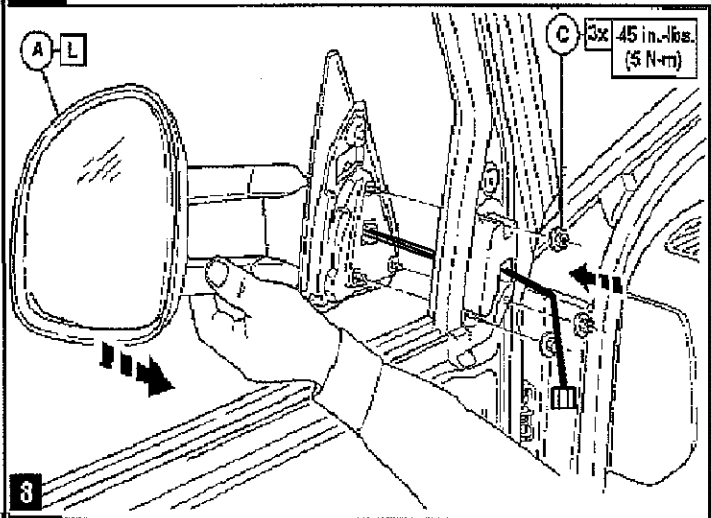

### PARTS LIST

Driver's Side Mirror

Passenger Side Mirror

10mm Nut

Installation Instructions

### TOOLS NEEDED

Ratchet

10mm Deep Well Socket

**1 - 8**

**RE-TIGHTEN TO:  
85in.-lbs.  
(9.6 N·m)**

6

7

Electric & Electric Heated ONLY

8

Once you have the mirrors installed, bolted in place and plugged into the connectors, test the function of the mirror glass; i.e. up / down & in / out. If both mirrors function properly, re-assemble the door panels and switches in the reverse order used for removal.