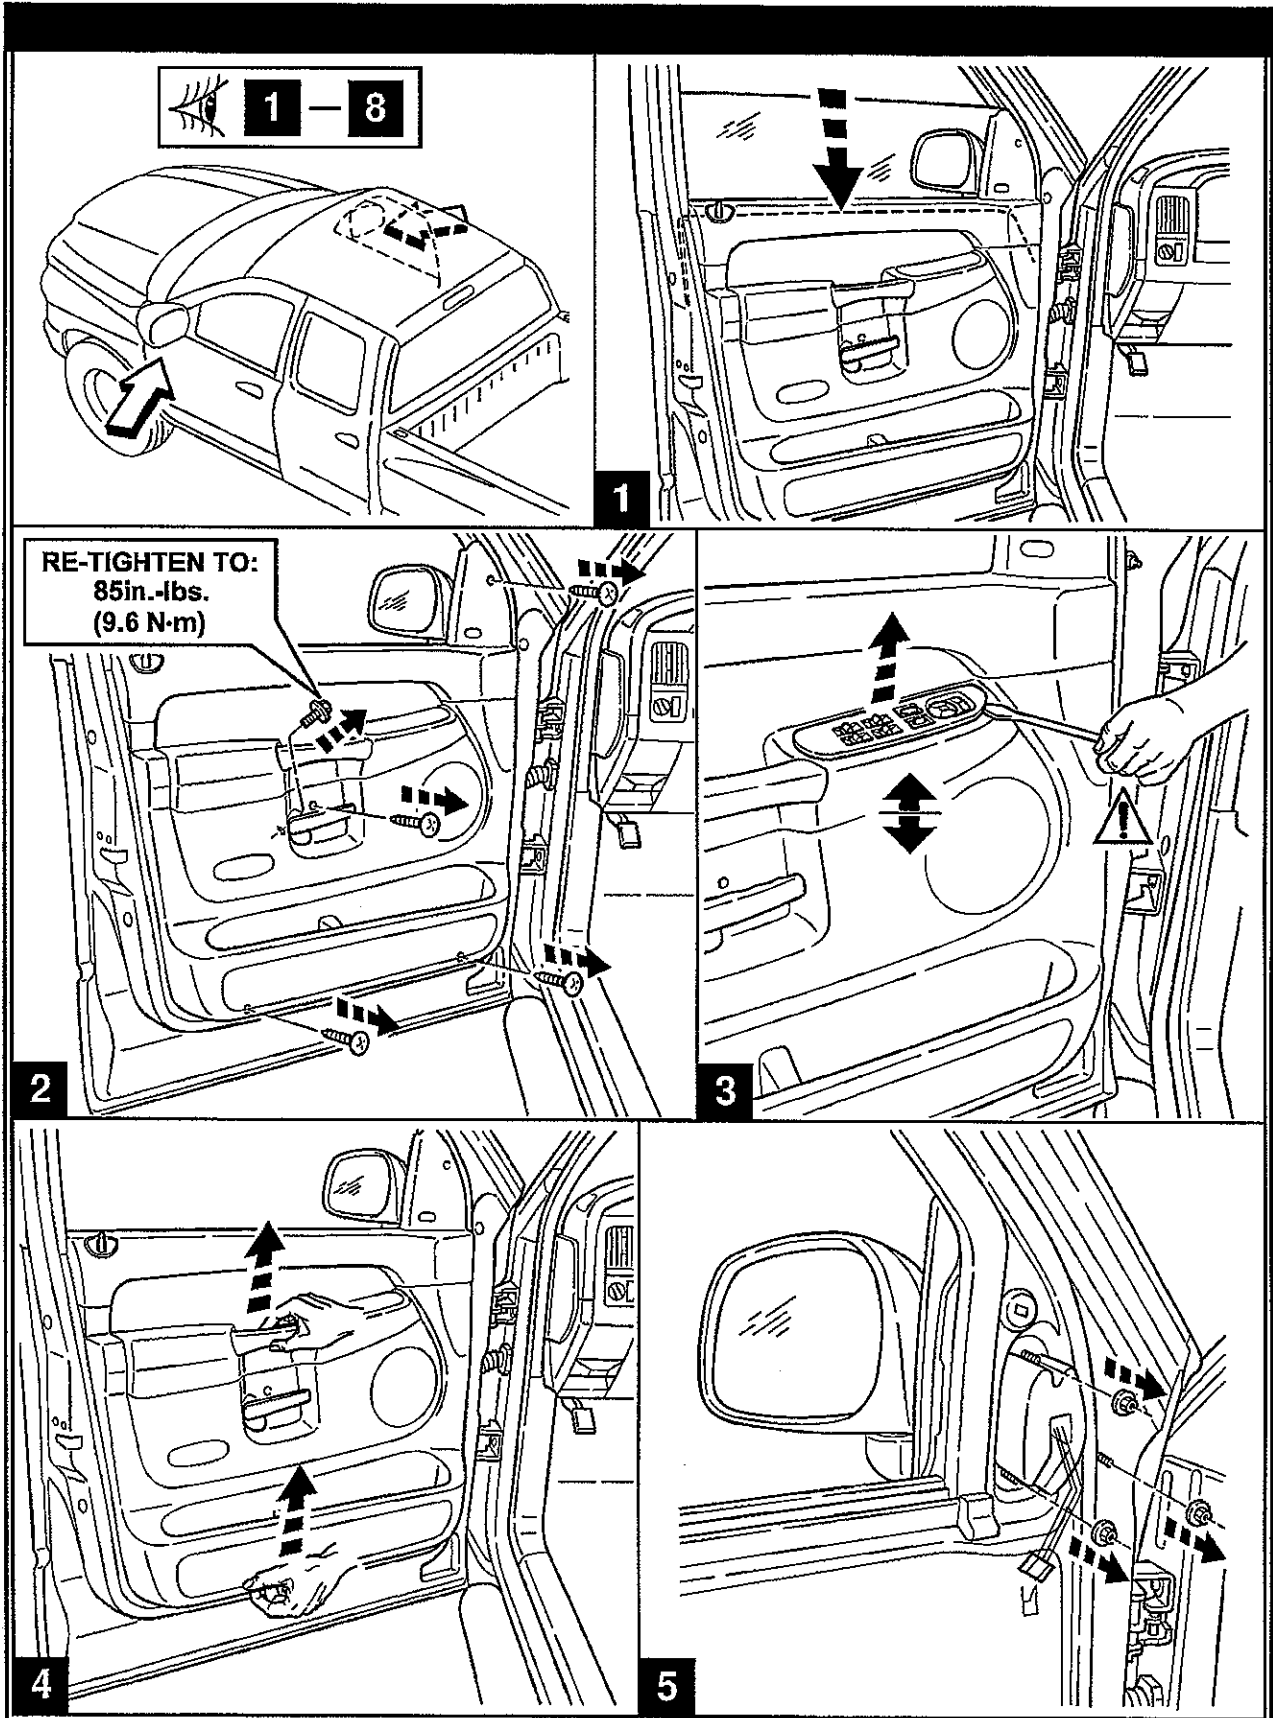

### PARTS LIST

Driver's Side Mirror

Passenger Side Mirror

10mm Nut

Installation Instructions

### TOOLS NEEDED

Ratchet

10mm Deep Well Socket

**1 - 8**

**RE-TIGHTEN TO:  
85in.-lbs.  
(9.6 N·m)**

6

7

Electric & Electric Heated ONLY