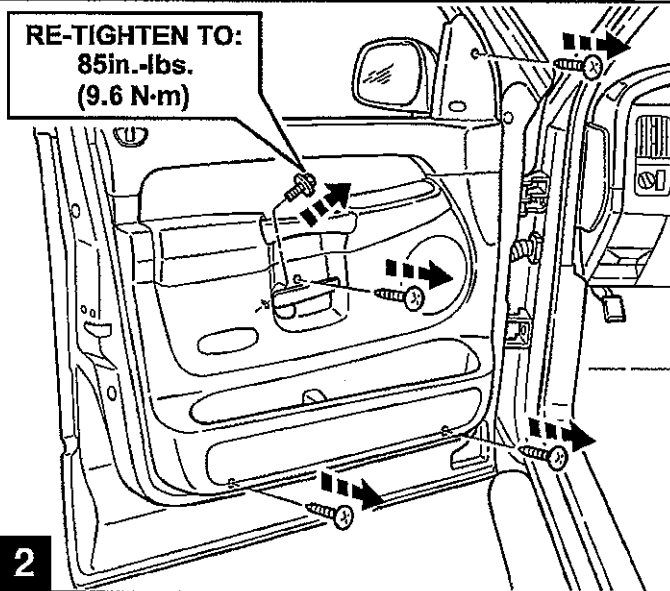

PARTS LIST

Driver's Side Mirror

Passenger Side Mirror

10mm Nut

Installation Instructions

TOOLS NEEDED

Ratchet

10mm Deep Well Socket

1 - 8

1

2

3

4

5

Once you have the mirrors installed, bolted in place and plugged into the connectors, test the function of the mirror glass; i.e. up / down & in / out. If both mirrors function properly, re-assemble the door panels and switches in the reverse order used for removal.