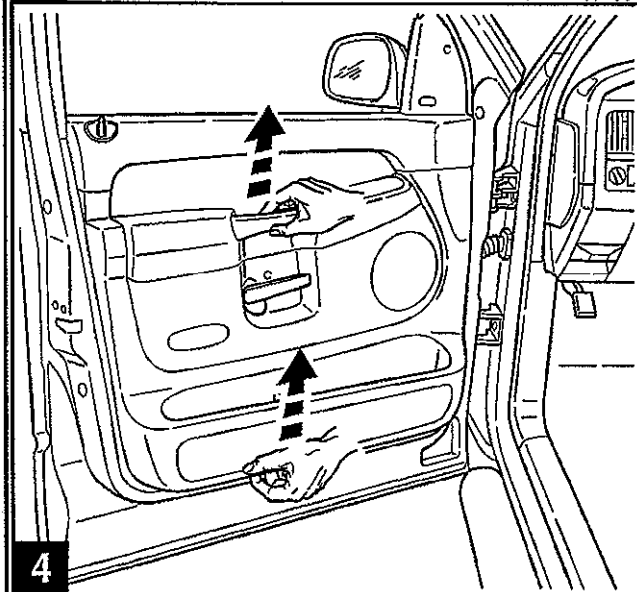

PARTS LIST

Driver's Side Mirror

Passenger Side Mirror

10mm Nut

Installation Instructions

TOOLS NEEDED

Ratchet

10mm Deep Well Socket

1 - 8

1

2

3

4

5

Once you have the mirrors installed, bolted in place and plugged into the connectors, test the function of the mirror glass; i.e. up / down & in / out. If both mirrors function properly, re-assemble the door panels and switches in the reverse order used for removal.