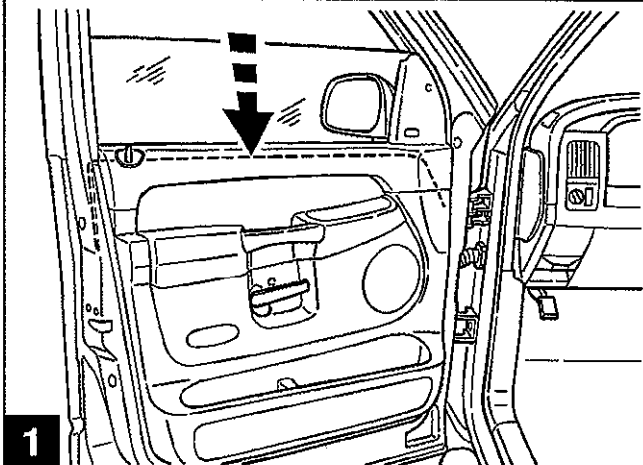

PARTS LIST

Driver's Side Mirror

Passenger Side Mirror

10mm Nut

Installation Instructions

TOOLS NEEDED

Ratchet

10mm Deep Well Socket

1 - 8

1

2

3

4

5

Once you have the mirrors installed, bolted in place and plugged into the connectors, test the function of the mirror glass; i.e. up / down & in / out. If both mirrors function properly, re-assemble the door panels and switches in the reverse order used for removal.