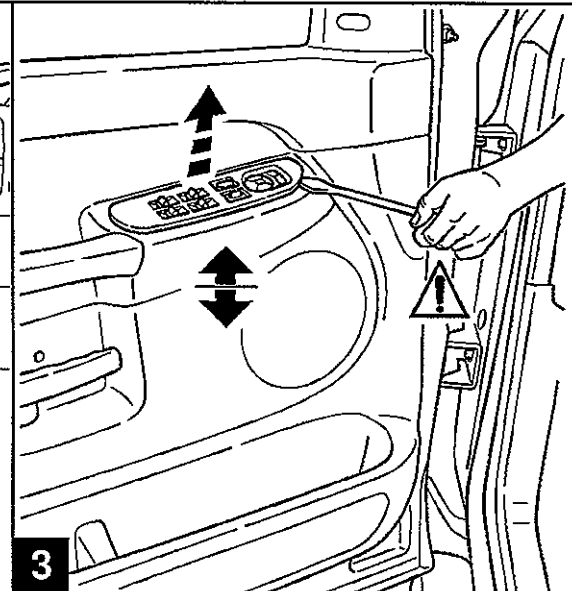

PARTS LIST

Driver's Side Mirror

Passenger Side Mirror

10mm Nut

Installation Instructions

TOOLS NEEDED

Ratchet

10mm Deep Well Socket

1 - 8

1

2

3

4

5

Once you have the mirrors installed, bolted in place and plugged into the connectors, test the function of the mirror glass; i.e. up / down & in / out. If both mirrors function properly, re-assemble the door panels and switches in the reverse order used for removal.