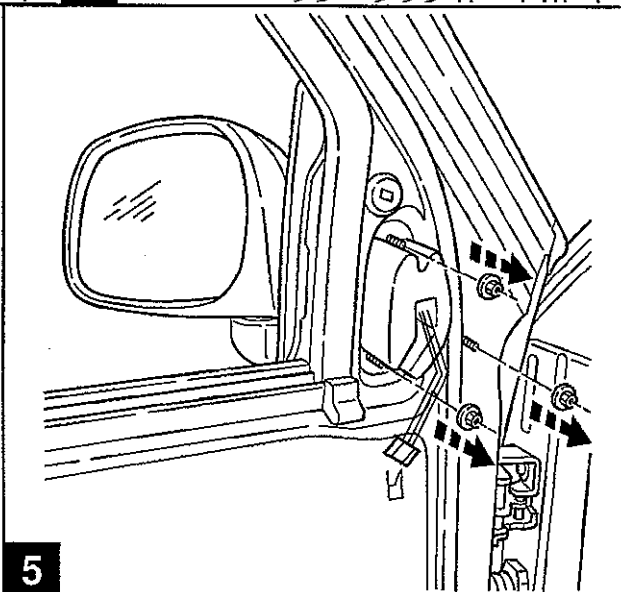

PARTS LIST

Driver's Side Mirror

Passenger Side Mirror

10mm Nut

Installation Instructions

TOOLS NEEDED

Ratchet

10mm Deep Well Socket

1 - 8

1

2

3

4

5

Once you have the mirrors installed, bolted in place and plugged into the connectors, test the function of the mirror glass; i.e. up / down & in / out. If both mirrors function properly, re-assemble the door panels and switches in the reverse order used for removal.