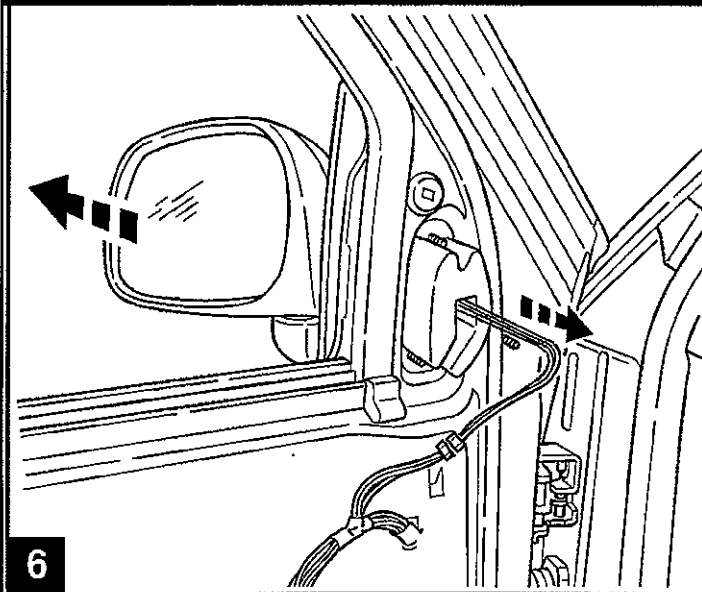

PARTS LIST

Driver's Side Mirror

Passenger Side Mirror

10mm Nut

Installation Instructions

TOOLS NEEDED

Ratchet

10mm Deep Well Socket

1 - 8

1

2

3

4

5

Once you have the mirrors installed, bolted in place and plugged into the connectors, test the function of the mirror glass; i.e. up / down & in / out. If both mirrors function properly, re-assemble the door panels and switches in the reverse order used for removal.