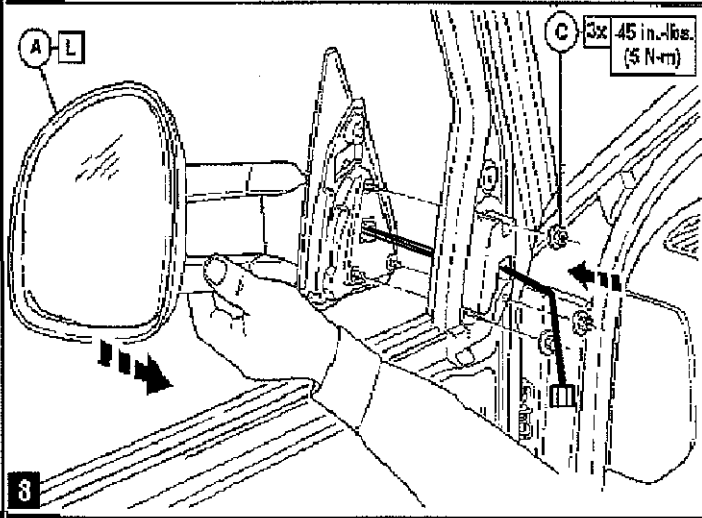

PARTS LIST

Driver's Side Mirror

Passenger Side Mirror

10mm Nut

Installation Instructions

TOOLS NEEDED

Ratchet

10mm Deep Well Socket

1 - 8

1

2

3

4

5

Once you have the mirrors installed, bolted in place and plugged into the connectors, test the function of the mirror glass; i.e. up / down & in / out. If both mirrors function properly, re-assemble the door panels and switches in the reverse order used for removal.