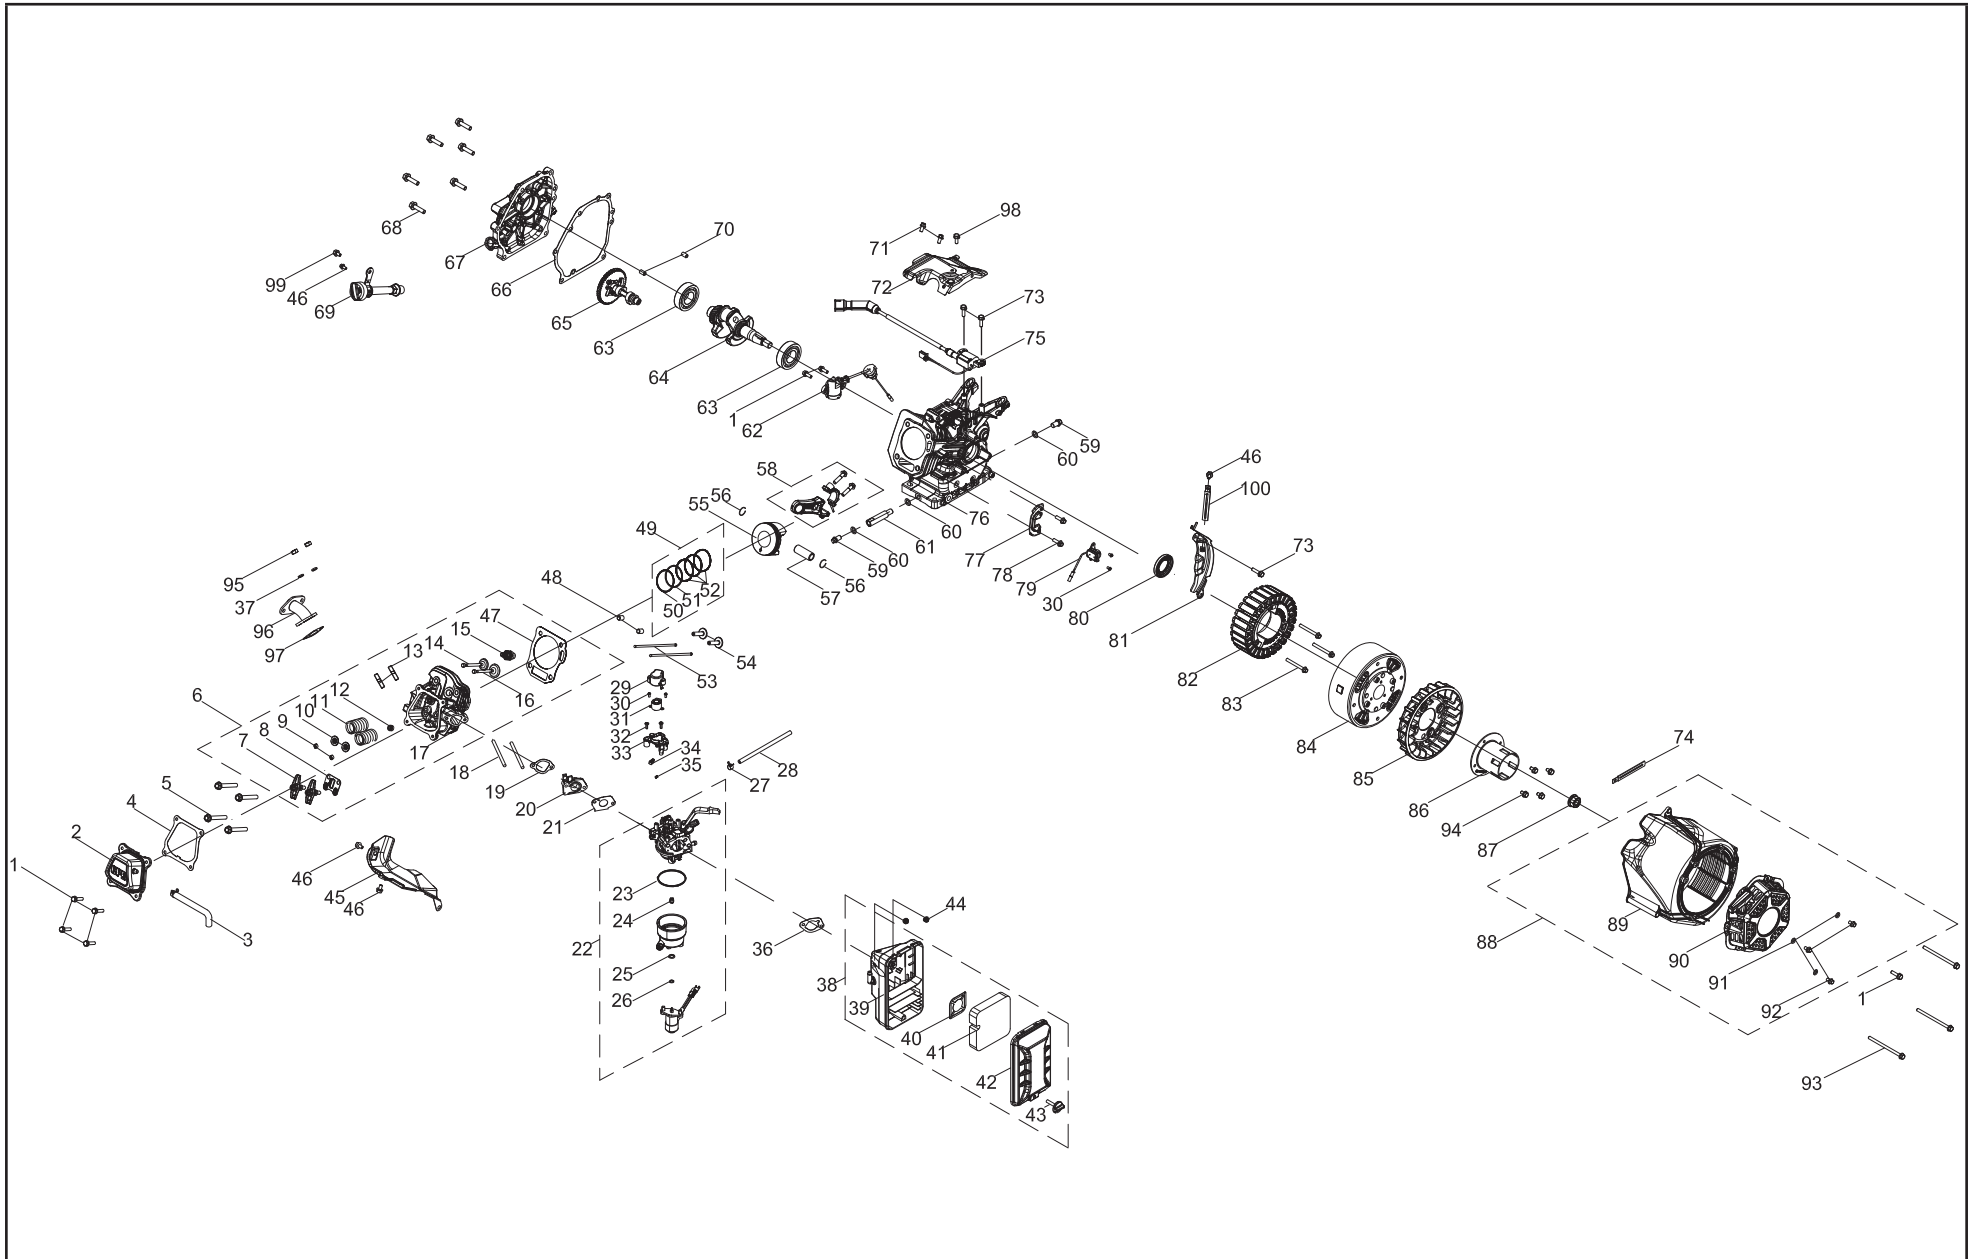

#	Part Number	Description	Qty.
61	100011320-0002	Flange Bolt M8 x 35	3
62	100098838	Fuel Level Filter Assembly	1
63	100000655	Wire Clip B	2
64	100058175	Gasket, Muffler, Graphite	1
65	100151975	Exhaust Muffler Assembly	1
66	100142015-0001	Muffler Cover	1
67	100097575-0002	Flange Bolt M6 x 10, QC340	3
68	100011422-0004	Flange Nut M8, GB6170	2
69	100011452-0002	Flange Nut M6, GB6177.1	4
70	100093522	Damping Pad	4
71	100011267-0002	Flange Bolt M6 x 22	4
72	100011450-0003	Flange Nut M4	6
73	100011419-0003	Flange Nut M5	1
74	100009075	Sheath, Connection Tube	1
75	100158478	Protector Cover, Quick Connector	1
76	100715707	Self-locking Quick Connector, Female	1
77	100157218	Mounting Seat, Self-locking Quick Connector	1
78	100725108	Fuel Switch Lever	1
79	100157217	Sliding Block, Mounting Seat	1
80	100157215	Mounting Plate	1
81	100160807	Nut M10	1
82	100159468-0001	Clamp, Fuel Hose	2
83	100714026	Gas Hose	1
84	100157221	Spring, Mounting Seat	1
85	100719040-0001	Screw M2 x 18	2
86	100096063-0001	Flange Nut M2.5	2
87	100715708	LPG Hose with Regulator	1
88	100715460	Fuel Solenoid Valve Controller	1
89	100715007	Mounting Cover, Gas Pressure Valve	1
90	100011260-0003	Flange Bolt M6 x 10	2
91	100717376-0001	Appearance Panel, Left	1
92	100726675	Fuel Hose Jacket	1

#	Part Number	Description	Qty.
93	100031845-0002	Screw ST4 x 12	3
94	100725113	Fuel Switch Stopper	1
95	100725107	Fuel Switch	1
96	100725111	Fuel Switch Spring	1
97	100725112	Slide Block, Fuel Switch	1
98	100725109	Mounting Seat, Fuel Switch	1
99	100712234	Fuel Switch Cover	1
100	100727080	Wire Clip	1
101	100151976	Muffler	1
102	100154368	Spark Arrester Assembly	1
103	100718327	Mounting Bolt, Spark Arrester	2
104	100055592-0005	Flange Bolt M6 x 10, GB16674	1
105	100011065-0002	Flange Nut M4, GB889.1	4

ENGINE PARTS DIAGRAM