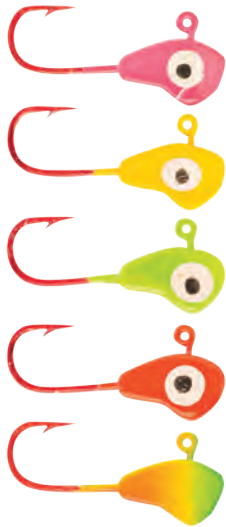

NON-LEAD BLOODY PANFISH JIGS

Assortment of different color Panfish ice jigs.

• Size 6 • 5 Per pack • Blood red hooks

CD-BRSUN-6 039364605590