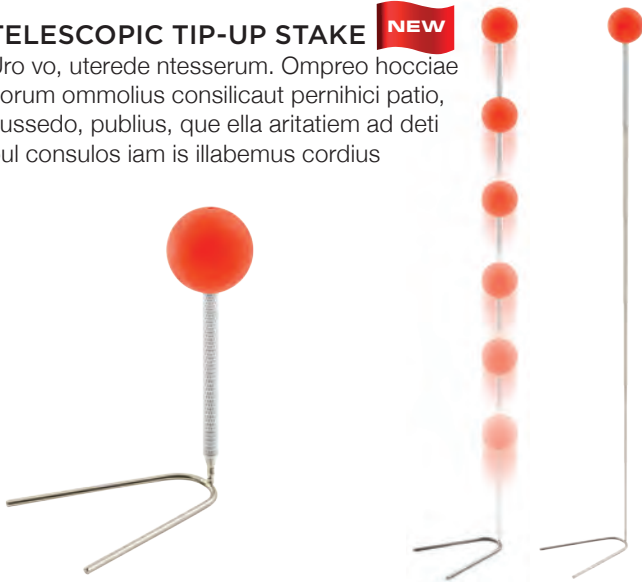

TROPHY TAMER TIP-UP WITH LINE

These tip-ups are light yet tough and versatile for catching large fish. The Celsius plastic tip-up comes pre-spooled and ready to hit the ice.

- Heavy duty ABS frame
- Pre-spooled with 20lb tip-up line
- Variable tension line release
- Lubricated tube to prevent freezing
- High visibility flag

PLASTIC TIP-UP W/BLK LINE	SBTU-50	039364799251
---------------------------	---------	--------------

TIP-UP HOOK HOLDER NEW

Uro vo, uterede ntesserum. Ompreo hocciae horum ommolius consilicaut pernihici patio, cussedo, publius, que ella aritatem ad deti pul consulos iam is ilabemus cordius

- Durable high visibility, rubber ring fits around flag spring
- Holds all trebles and single barbed hooks
- Allows for tangle-free transport and storage
- Reduces leader kinking and damage

TIP-UP HOOK-HOLDER-3PK	CE-TUHH	039364071166
------------------------	---------	--------------

TELESCOPIC TIP-UP STAKE

NEW

Uro vo, uterede ntesserum. Ompreo hocciae horum ommolius consilicaut pernihici patio, cussedo, publius, que ella aritatem ad deti pul consulos iam is illabemus cordius

- Aluminum, telescopic tip-up stake with Hi-vis ball and reflective top section
- Footed base for stability
- Extends to 32" telescopes down to 7"
- Helps prevent snowmobiles from running over your tip-ups
- Easy to find your tip-ups at night!