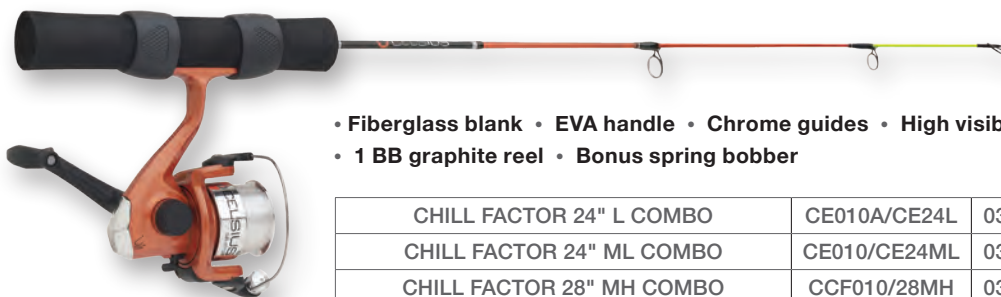

CHILL FACTOR COMBO

The Chill Factor reel is pre-spooled with line and each combo comes with a bonus spring bobber.

- Fiberglass blank • EVA handle • Chrome guides • High visibility tip
- 1 BB graphite reel • Bonus spring bobber

CHILL FACTOR 24" L COMBO	CE010A/CE24L	039364756162
CHILL FACTOR 24" ML COMBO	CE010/CE24ML	039364756179
CHILL FACTOR 28" MH COMBO	CCF010/28MH	039364715596