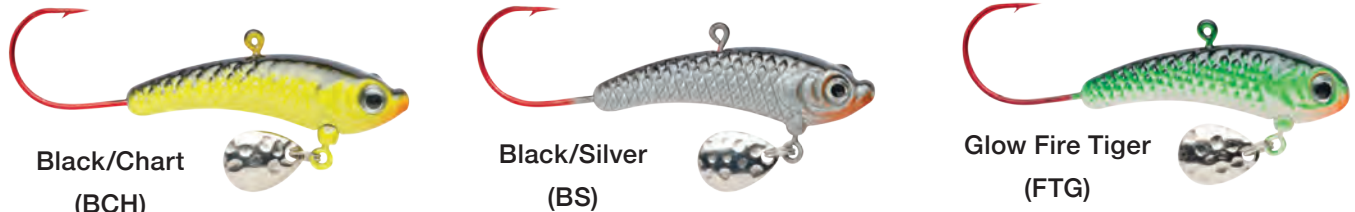

- 1/16oz, 1/8oz - 4 per pack • 3/16oz, 1/4oz - 4 per pack

FEEDING FLASH 1/16oz BCH	CE-FF116-BCH	039364605804
FEEDING FLASH 1/16oz BS	CE-FF116-BH	039364605811
FEEDING FLASH 1/16oz FTG	CE-FF116-FTG	039364605835
FEEDING FLASH 1/8oz BCH	CE-FF18-BCH	039364605842
FEEDING FLASH 1/8oz BS	CE-FF18-BS	039364605859
FEEDING FLASH 1/8oz FTG	CE-FF18-FTG	039364605866

FEEDING FLASH 3/16oz BCH	CE-FF316-BCH	039364605910
FEEDING FLASH 3/16oz BS	CE-FF316-BS	039364605927
FEEDING FLASH 3/16oz FTG	CE-FF316-FTG	039364605934
FEEDING FLASH 1/4oz BCH	CE-FF14-BCH	039364605873
FEEDING FLASH 1/4oz BS	CE-FF14-BS	039364605880
FEEDING FLASH 1/4oz FTG	CE-FF14-FTG	039364605897