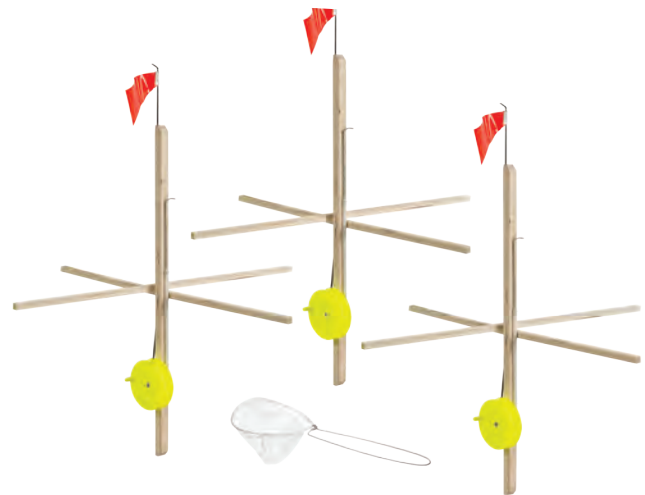

- 3 Tip-ups per pack
- Light weight wood frame
- High visibility flag
- Large capacity spool
- Positive trip mechanism
- BONUS minnow dip net

MUTLI 3PK TIP-UP W/TACKL	ITU-3/KIT	039364799237