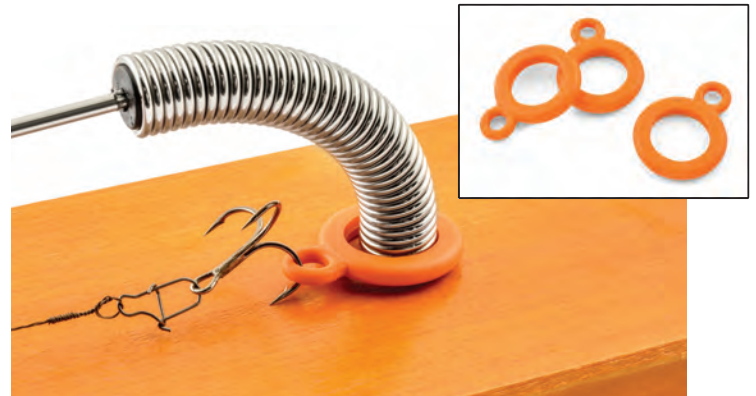

- Durable high visibility, rubber ring fits around flag spring
- Holds all trebles and single barbed hooks
- Allows for tangle-free transport and storage
- Reduces leader kinking and damage

TIP-UP HOOK-HOLDER-3PK	CE-TUHH	039364071166