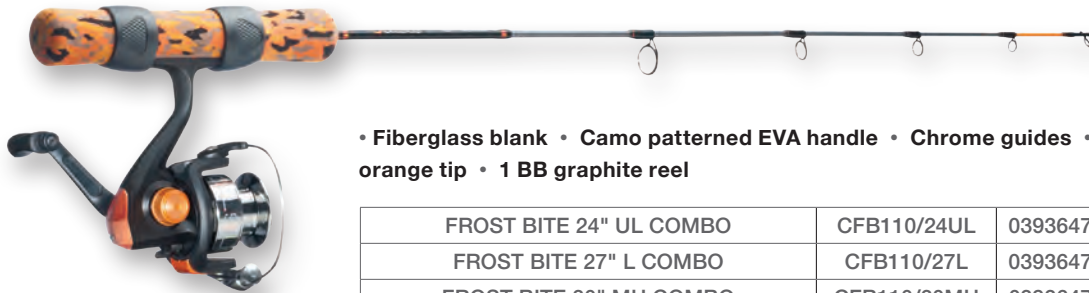

- Fiberglass blank • Camo patterned EVA handle • Chrome guides • High visibility orange tip • 1 BB graphite reel

FROST BITE 24" UL COMBO	CFB110/24UL	039364717637
FROST BITE 27" L COMBO	CFB110/27L	039364717859
FROST BITE 30" MH COMBO	CFB110/30MH	039364717651

ROWDY ROD COMBO NEW

Ice fishing is a social, outdoor activity that may include a few "adult beverages." Always be prepared with an intergrated bottle opener.