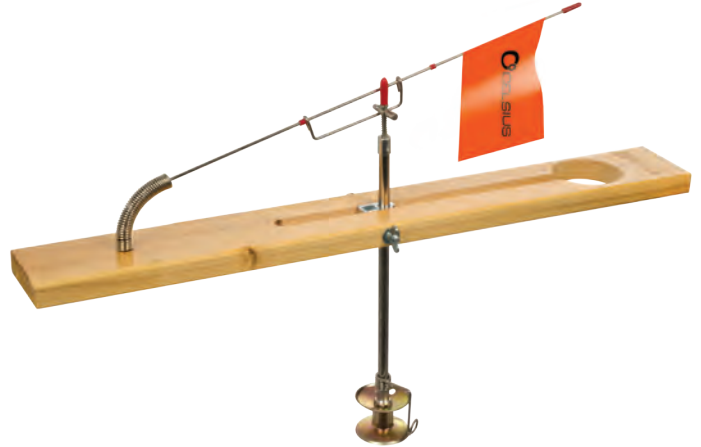

WOODEN TIP-UP DELUXE

Made with quality, corrosion-resistant metal components and a solid wood frame, this tip-up is designed to withstand even the most severe elements.

- Heavy lacquered hardwood
- High capacity aluminum spool with finger bar
- Swiveling line guide
- Variable tension release
- High visibility flag with HD spring
- Lubricated

WOODEN TIP-UP DELUXE	WTX-5	039364131280

TROPHY TAMER TIP-UP WITH LINE

These tip-ups are light yet tough and versatile for catching large fish. The Celsius plastic tip-up comes pre-spooled and ready to hit the ice.