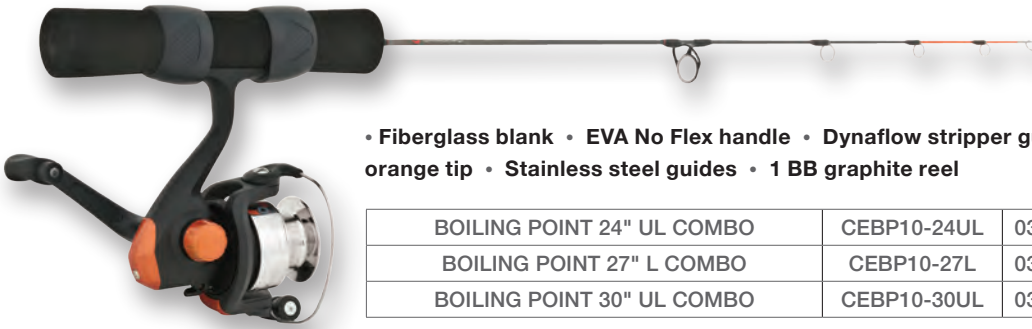

BLACK ICE 24" UL COMBO	CE110A/24UL	039364715879
BLACK ICE 27" L COMBO	CE110A/27L	039364717842
BLACK ICE 30" MH COMBO	CE110A/30MH	039364715909

BLACK ICE COMBO II NEW

The Black Ice II UL/L actions are perfect for panfish, while the MH is perfect for walleye, pike and other large game fish.

BOILING POINT COMBO

In recent years, it has become a major trend to use extremely light line to catch panfish. Boiling Point's extremely soft actions are designed for just this purpose. You will not find a more flexible rod on the market.