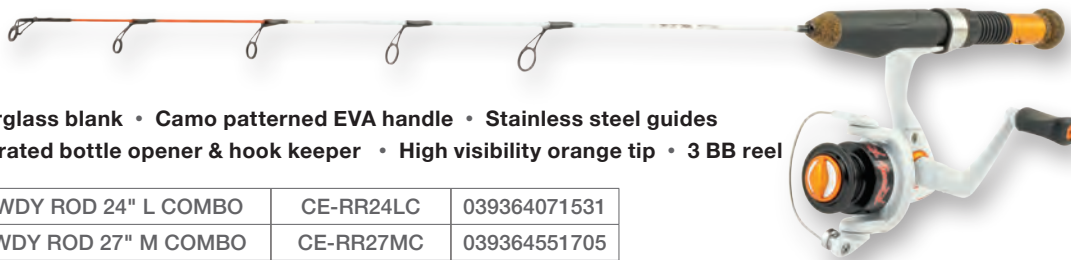

BOILING POINT COMBO

In recent years, it has become a major trend to use extremely light line to catch panfish. Boiling Point's extremely soft actions are designed for just this purpose. You will not find a more flexible rod on the market.

FROST BITE COMBO

Frost Bite rods feature durable fiberglass blanks with through-handle construction for enhanced sensitivity.

- Fiberglass blank • Camo patterned EVA handle • Chrome guides • High visibility orange tip • 1 BB graphite reel

FROST BITE 24" UL COMBO	CFB110/24UL	039364717637
FROST BITE 27" L COMBO	CFB110/27L	039364717859
FROST BITE 30" MH COMBO	CFB110/30MH	039364717651

ROWDY ROD COMBO NEW

Ice fishing is a social, outdoor activity that may include a few "adult beverages." Always be prepared with an intergrated bottle opener.