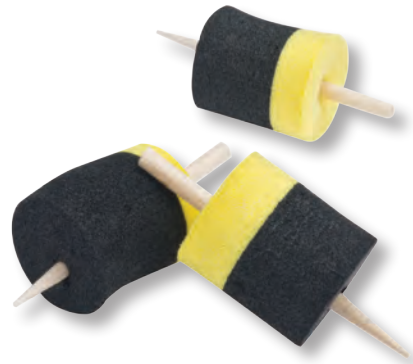

ICE FISHING SPONGE BOBBERS

To break the ice off these bobbers simply squeeze them.

- 6 Per pack

ICE FISH SPONGE BOBBERS	SF-1	039364214785