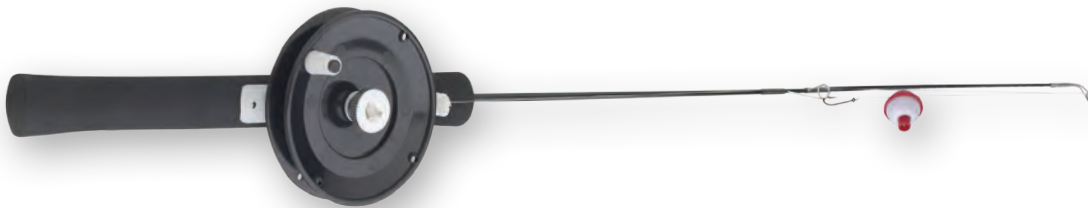

ECONOMY ICE COMBO

This is a completely pre-rigged combo. It's perfect for anyone not looking to spend a lot of money.