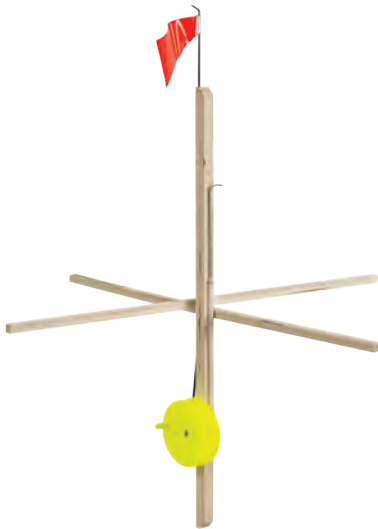

TELESCOPIC TIP-UP STAKE

NEW

Uro vo, uterede ntesserum. Ompreo hocciae horum ommolius consilicaut pernihici patio, cussedo, publius, que ella aritatem ad deti pul consulos iam is illabemus cordius

- Aluminum, telescopic tip-up stake with Hi-vis ball and reflective top section
- Footed base for stability
- Extends to 32" telescopes down to 7"
- Helps prevent snowmobiles from running over your tip-ups
- Easy to find your tip-ups at night!

TELESCOPIC TIP UP STAKE PDQ	CE-TLST	039364071173
-----------------------------	---------	--------------

PLASTIC TIP-UP

The Plastic tip-up is simple, quick to set up and folds for easy for compact storage at the end of the day.

ICE TIP-UP

This is an all purpose tip-up to be used anywhere across the country. It's very effective for trout, walleye and pike.

- Light weight wood frame
- High visibility flag
- Large capacity spool
- Positive trip mechanism