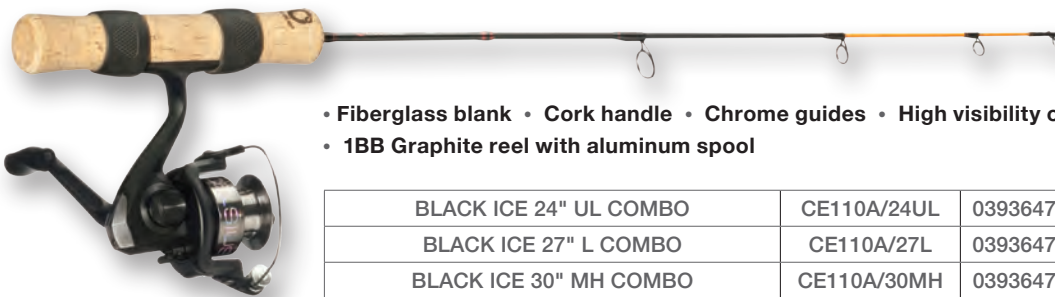

- Fiberglass blank • Cork handle • Chrome guides • High visibility orange tip
- 1BB Graphite reel with aluminum spool

BLACK ICE 24" UL COMBO	CE110A/24UL	039364715879
BLACK ICE 27" L COMBO	CE110A/27L	039364717842
BLACK ICE 30" MH COMBO	CE110A/30MH	039364715909

BLACK ICE COMBO II NEW

The Black Ice II UL/L actions are perfect for panfish, while the MH is perfect for walleye, pike and other large game fish.