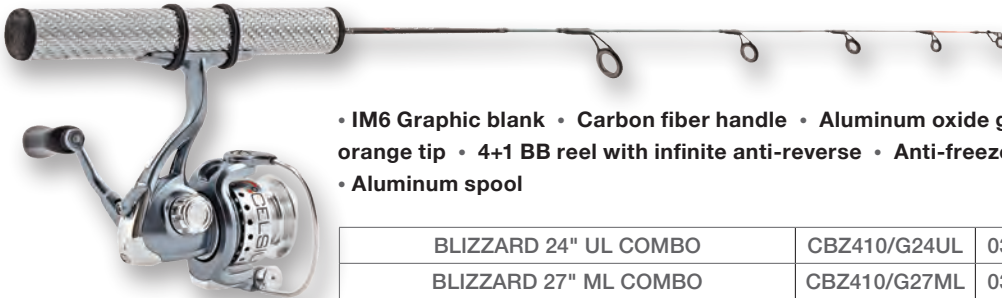

COMBOS

BLIZZARD FLAT LINE COMBO

The newest addition to the Blizzard family has Celsius's specially molded flat-line ice reel with a high quality graphite blank at an incredible retail price!

- IM6 Graphic blank • Cork handle • Aluminum oxide guides • High visibility orange tip
- Graphite reel body with nylon compression drag system • Anti-freeze lubrication
- Left/right retrieve

BLIZZARD FLAT LINE 24" UL COMBO	CEL-FLC24UL	039364212958
BLIZZARD FLAT LINE 27" ML COMBO	CEL-FLC27ML	039364212989
BLIZZARD FLAT LINE 28" MH COMBO	CEL-FLC28MH	039364213030

BLIZZARD COMBO

The Blizzard spinning combo combines great looks along with high quality components. This is a must-have for any retailer targeting mid to high level ice anglers. With it's extremely soft and sensitive tips mean no panfish or walleye is safe with a Blizzard on the ice.