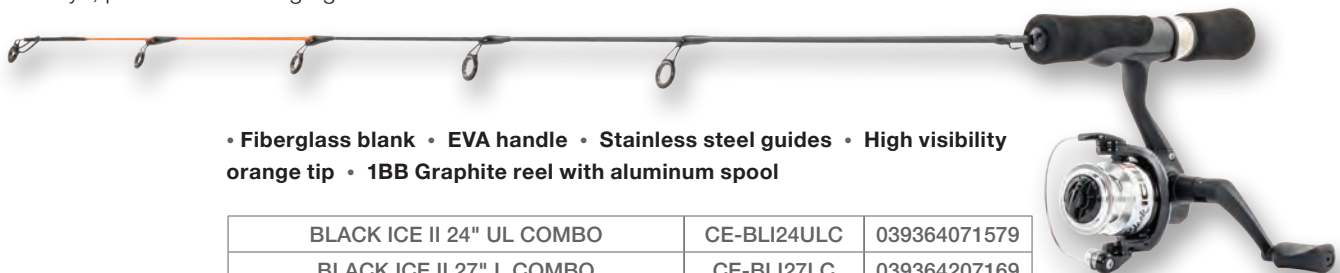

BLIZZARD FLAT LINE 24" UL COMBO	CEL-FLC24UL	039364212958
BLIZZARD FLAT LINE 27" ML COMBO	CEL-FLC27ML	039364212989
BLIZZARD FLAT LINE 28" MH COMBO	CEL-FLC28MH	039364213030

BLIZZARD COMBO

The Blizzard spinning combo combines great looks along with high quality components. This is a must-have for any retailer targeting mid to high level ice anglers. With it's extremely soft and sensitive tips mean no panfish or walleye is safe with a Blizzard on the ice.

BLACK ICE COMBO

The Black Ice UL/L actions are perfect for panfish, while the MH is perfect for walleye, pike and other large game fish.

- Fiberglass blank • Cork handle • Chrome guides • High visibility orange tip
- 1BB Graphite reel with aluminum spool

BLACK ICE 24" UL COMBO	CE110A/24UL	039364715879
BLACK ICE 27" L COMBO	CE110A/27L	039364717842
BLACK ICE 30" MH COMBO	CE110A/30MH	039364715909

BLACK ICE COMBO II NEW

The Black Ice II UL/L actions are perfect for panfish, while the MH is perfect for walleye, pike and other large game fish.

BOILING POINT COMBO

In recent years, it has become a major trend to use extremely light line to catch panfish. Boiling Point's extremely soft actions are designed for just this purpose. You will not find a more flexible rod on the market.