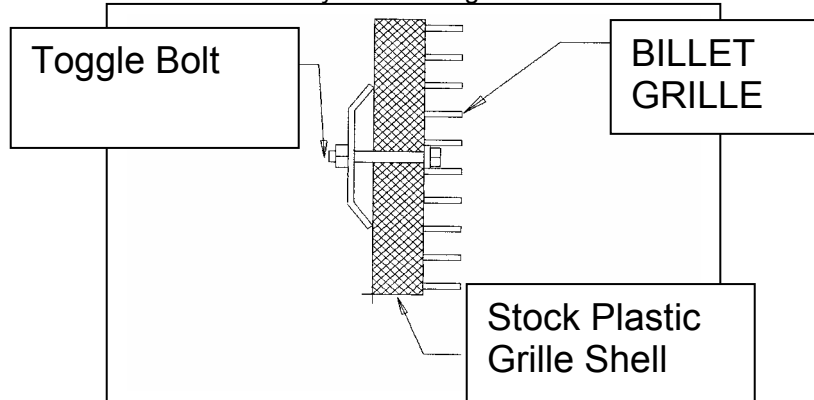

41741/ 41742 / 41743
2003-05 Chevy Full Size Van – Bolt Over

Step 1: Center [billet grille](#) in opening. Use Toggle Bolts supplied and attach per illustration below.

Step 2: Check to make sure the grille is properly in place and tighten the bolts just enough to hold the grille in place. **DO NOT OVER TIGHTEN** as this may cause the grille shell to crack.

Note: Please adjust horizontal blades if irregular. This is the result of shipping and handling outside of Carriage Works control. Carriage Works recommends applying a high quality automotive wax to maintain the original appearance.