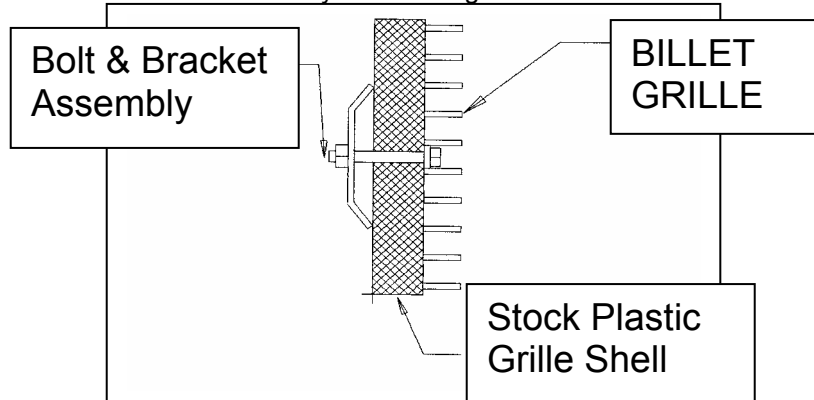

41321 / 41322 / 41323
2001-02 GMC Sierra HD, Denali, Sierra C3# PU – Bolt Over Logo Covered

Step 1: Center [billet grille](#) in opening. Use bolts, nuts and brackets supplied and attach per illustration below.

Step 2: Check to make sure the grille is properly in place and tighten the bolts just enough to hold the grille in place. **DO NOT OVER TIGHTEN** as this may cause the grille shell to crack.

Note: Please adjust horizontal blades if irregular. This is the result of shipping and handling outside of Carriage Works control. Carriage Works recommends applying a high quality automotive wax to maintain the original appearance.