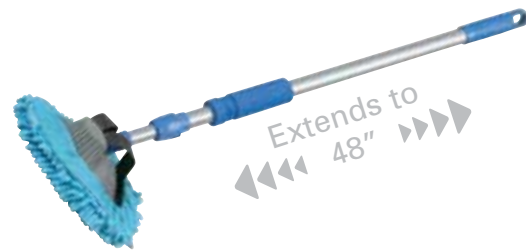

93210 FLOW-THRU™
Microfiber Chenille Wash Mop with 48" Extension Pole

6 pcs.		12 pcs.
OPEN STOCK	TRAY PACK	FLOOR DISPLAY
93210	OFF SHELF	93210D
	SIDE KICK	

- Extra absorbent long chenille microfiber wash bonnet
- Telescoping pole
- Washglove can be removed from pole for professional hand car wash