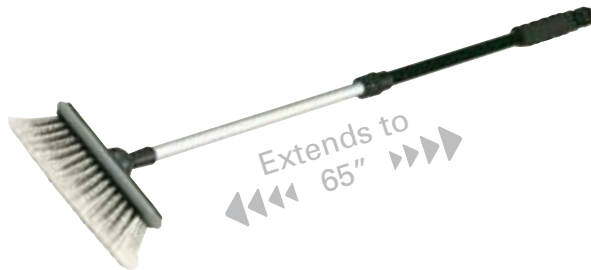

LONG POLE LEADER

Multiple Parts **FLOW-THRU™** 10" Bi-Level Wash Brush with 68" Extension Pole

6 pcs. 12 pcs.
 OPEN STOCK TRAY PACK OFF SHELF SIDE KICK FLOOR DISPLAY
 93907, 93072 SEE PAGE 34

- 10" Super Soft bi-level brush head with fan spray rinse
- Telescoping pole with No-spin locking head
- Variable slide water control with hose swivel

93097 Bi-Level brush
 93072 Quad Head brush

93986 **FLOW-THRU™** 10" Quad Head Wash Brush with Quick-Connect Nozzle & 68" Extension Pole

6 pcs. 12 pcs.
 OPEN STOCK TRAY PACK OFF SHELF SIDE KICK FLOOR DISPLAY
 93986 93986D

- All-Sided quad brush cleans all surfaces easily and quickly
- Telescoping pole with Unbreakable metal tip
- Quick connect power rinse nozzle snaps in and out of handle

Multiple Parts **FLOW-THRU™** 8" Wash Brush with Extension Pole