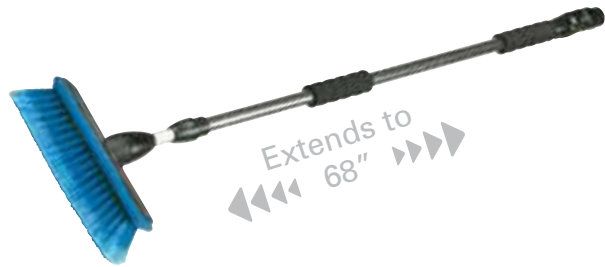

93089 **FLOW-THRU™** 10" Wash Brush with 68" Extension Pole

6 pcs. 12 pcs.
OPEN STOCK TRAY PACK OFF SHELF SIDE KICK FLOOR DISPLAY
93089 93089D

- Super soft brush with fan spray rinse and rubber bumper
- Telescoping pole with No-spin locking head
- Variable-Slide water control with hose swivel

No Bucket?... No Problem!

Suds-N-Go™

Building on the growing trend of soap-infused cleaning, the Suds-N-Go Bucketless Car Wash System cleans passenger and family vehicles with just one fill up. Using our patented built-in on/off soap control to wash and rinse; the Suds-N-Go system takes long pole brush innovation into the 21st Century.