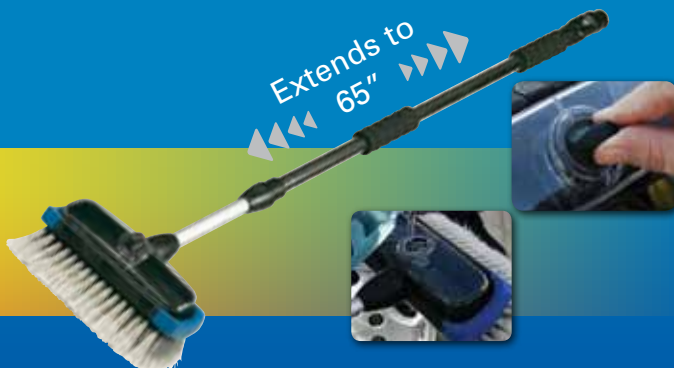

93984 FLOW-THRU™
10" Suds-N-Go Bi-Level Wash Brush with 68" Extension Pole

6 pcs.		12 pcs.
OPEN STOCK	TRAY PACK	FLOOR DISPLAY
93984	OFF SHELF	93984D
	SIDE KICK	

- 10" Soap bi-level brush head with rubber bumpers
- Telescoping pole with No-spin locking head
- Variable slide water control with hose swivel