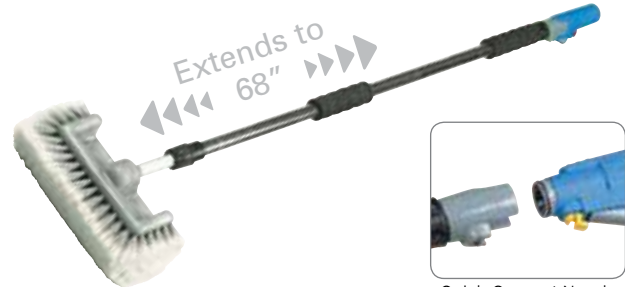

93986 **FLOW-THRU™** 10" Quad Head Wash Brush with Quick-Connect Nozzle & 68" Extension Pole

6 pcs. 12 pcs.
OPEN STOCK TRAY PACK OFF SHELF SIDE KICK FLOOR DISPLAY
93986 93986D

- All-Sided quad brush cleans all surfaces easily and quickly
- Telescoping pole with Unbreakable metal tip
- Quick connect power rinse nozzle snaps in and out of handle