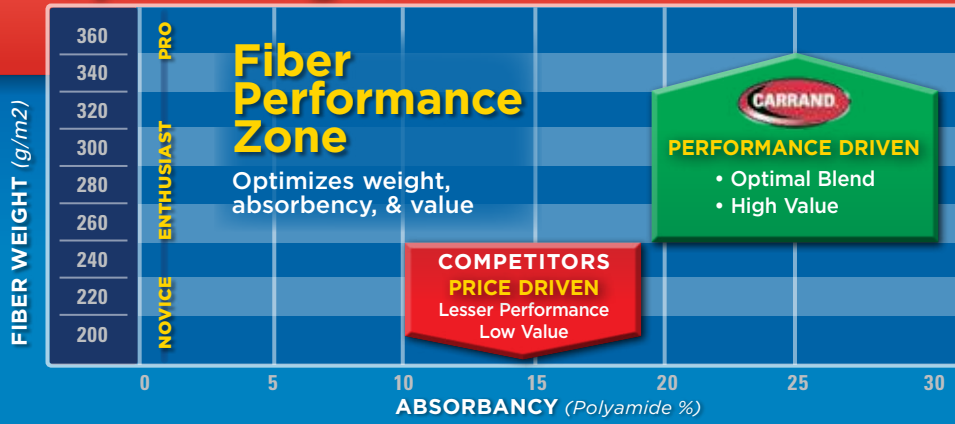

Optimizing Microfiber Performance

40302
Chenille Wash Mitt

24 pcs.

40302

- Super suds deep pile chenille perfect for any surface
- Elastic cuff keeps mitt snug
- Plastic molded grip