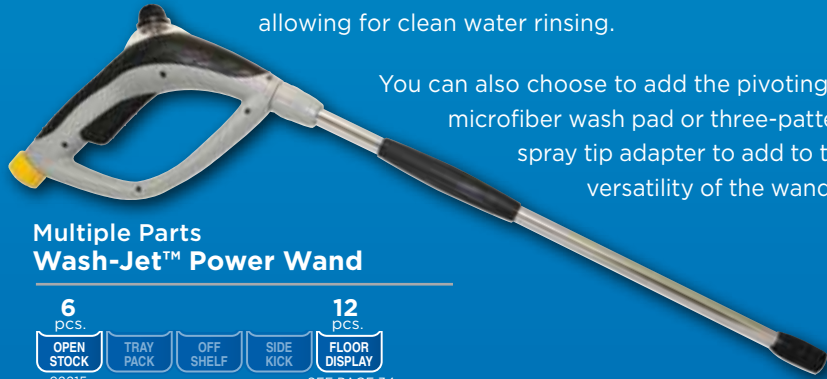

BLAST AWAY Dirt, Grime & Debris

Combining soap mixing technology and a high pressure jet spray, the Wash-Jet™ makes quick work of the dirtiest cleaning tasks on your car, truck, SUV or recreational vehicle.

The integrated 3 ounce soap mix chamber delivers onboard mixing of your choice of carwash soap, degreaser or detergent. Soap-mixing can be turned off at anytime using the mix on/off control knob, allowing for clean water rinsing.

You can also choose to add the pivoting microfiber wash pad or three-pattern spray tip adapter to add to the versatility of the wand.

Multiple Parts Wash-Jet™ Power Wand

6 pcs.	TRAY PACK	OFF SHELF	SIDE KICK	12 pcs.
OPEN STOCK				FLOOR DISPLAY
92215				SEE PAGE 34

- Easily fills with any car wash soap
- Mixes soap & water automatically - no bucket needed
- Molded rubber protective spray tip, trigger lock & hose swivel control

92215- Wash-Jet™ Power Wand

92215D - with floor display, 12 pcs.