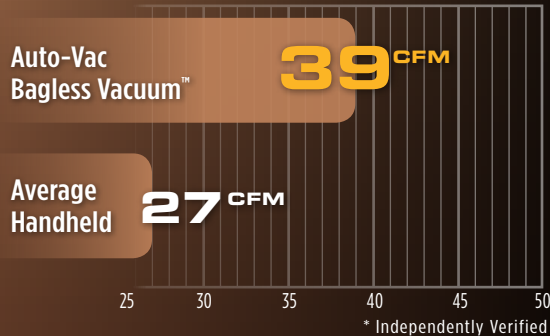

 97371AS

- 2-in-1 Bonnet cleaning tool
- Restores bonnets to new
- Works on cotton, microfiber & wool bonnets

44%

MORE AIR FLOW*

More Air Flow... More Cleaning Power!

Air Flow CFM (cubic feet per minute) Comparison*