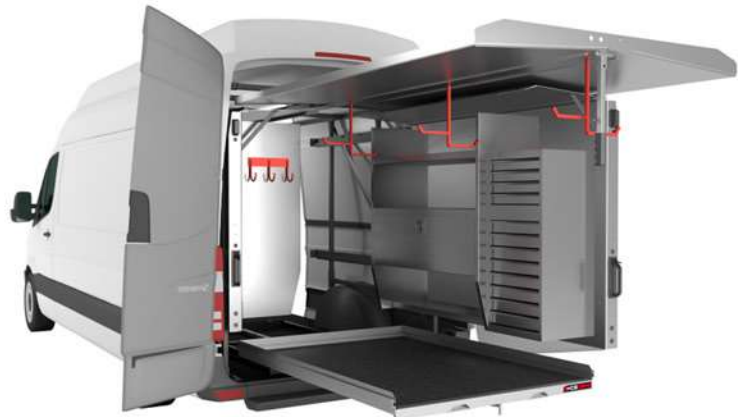

# CARGOGLIDE

## WALLSLIDE

500 - 1,500 lbs. Weight Capacity  
Remote Motorized Walls  
Fits ALL Trucks & Vans  
Accepts All Shelving  
Bulkhead WallSlide  
Weather Canopy  
Lighting

CargoGlide provides the best in truck bed accessories equipment.