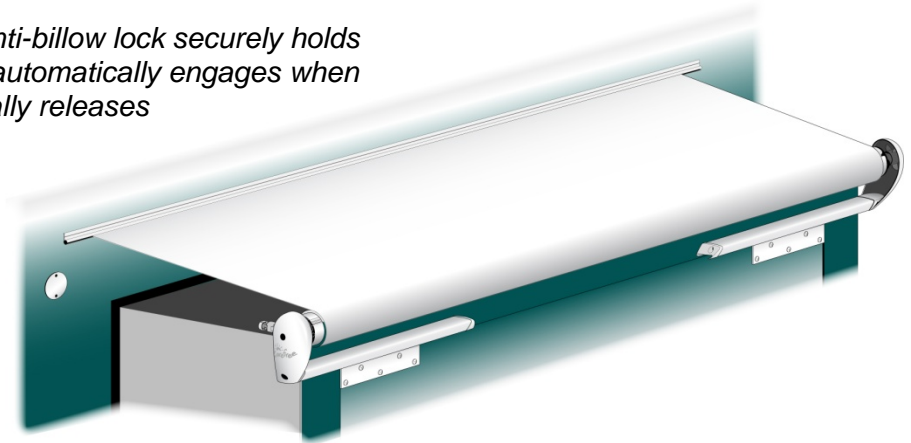

Quality • Value
Performance • Style

SPECIFICATION SHEET

SLIDEOUT COVER

- Light weight cover for slide-out rooms with style and performance;
- Simple Installation;
- Two mounting bracket sizes available to accommodate a range of room flange sizes;
- Carefree's innovative automatic anti-billow lock securely holds the fabric during travel. The lock automatically engages when the room is closed and automatically releases when the room is opened.

SPECIFICATIONS

Shown with tall bracket, dimensions are approximate. Actual dimensions may vary based on installation and room configuration.

cs007pc

| | |
|---------------------------|---|
| AVAILABLE LENGTHS: | 42" [107cm] - 196" [498cm] |
| (measured box length) | |
| EXTENSION: | 42" [107cm] |
| FABRIC TENSION | One spring mounted in RH end of roller tube |
| COLOR: | Hardware: White, Black |
| | Fabric: White, Black or Gray Vinyl |