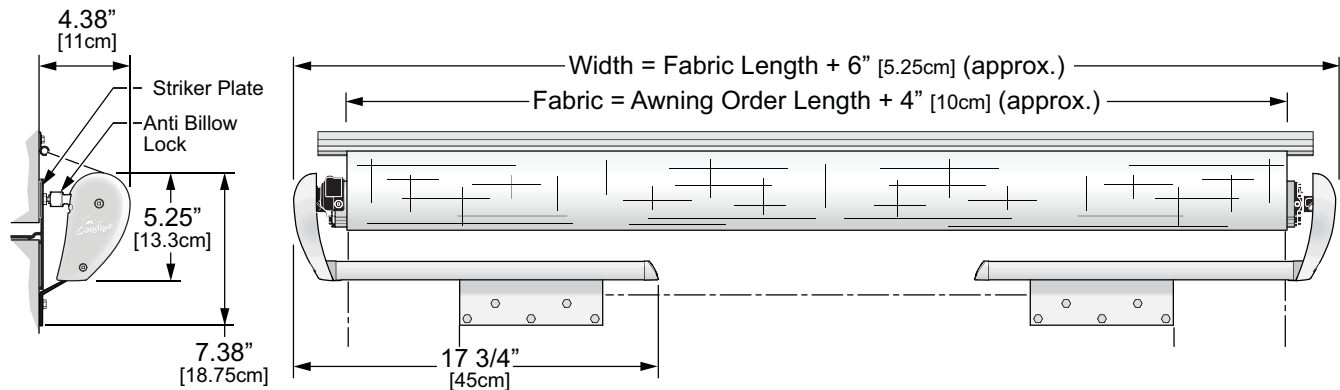

Quality • Value
Performance • Style

SPECIFICATION SHEET

SLIDEOUT COVER

- Light weight cover for slide-out rooms with style and performance;
- Simple Installation;
- Two mounting bracket sizes available to accommodate a range of room flange sizes;
- Carefree's innovative automatic anti-billow lock securely holds the fabric during travel. The lock automatically engages when the room is closed and automatically releases when the room is opened.

SPECIFICATIONS

Shown with tall bracket, dimensions are approximate. Actual dimensions may vary based on installation and room configuration.

cs007pc

| | |
|---------------------------|---|
| AVAILABLE LENGTHS: | 42" [107cm] - 196" [498cm] |
| (measured box length) | |
| EXTENSION: | 42" [107cm] |
| FABRIC TENSION | One spring mounted in RH end of roller tube |
| COLOR: | Hardware: White, Black |
| | Fabric: White, Black or Gray Vinyl |