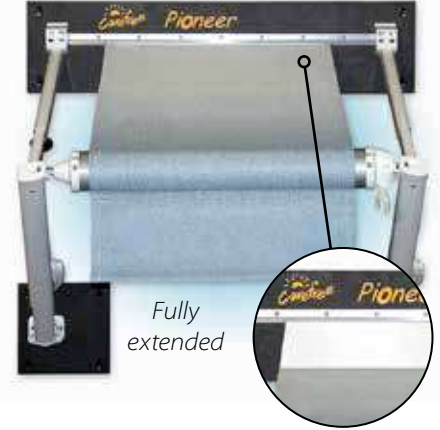

Part # 901961BLK Black with black vinyl
Part # 901962BLK Black with black FLXguard

Fully extended

Shown here with optional FLXguard

Allow your customers to experience the ease of the Pioneer

This fully functioning awning demonstration unit shows your customers the advantages of the Pioneer awning, as well as the quality manufacturing and materials that you have come to expect from Carefree. This unit hangs directly on your store wall, slat wall or most any other flat surface. Measures 38" high by 38" wide and comes out 36" when fully extended.

pect from Carefree. This unit hangs directly on your store wall, slat wall or most any other flat surface. Measures 38" high by 38" wide and comes out 36" when fully extended.

Ascent Demo Slideroom Awning

SideOut Kover III Demo Slideroom Awning