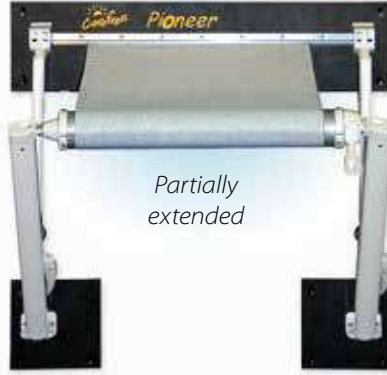

Point of Purchase Displays and Demonstration Units

Pioneer Awning

Now available with optional FLXguard!

Closed with crank handle

Partially extended

Fully extended

Allow your customers to experience the ease of the Pioneer

This fully functioning awning demonstration unit shows your customers the advantages of the Pioneer awning, as well as the quality manufacturing and materials that you have come to expect from Carefree. This unit hangs directly on your store wall, slat wall or most any other flat surface. Measures 38" high by 38" wide and comes out 36" when fully extended.

pect from Carefree. This unit hangs directly on your store wall, slat wall or most any other flat surface. Measures 38" high by 38" wide and comes out 36" when fully extended.

Ascent Demo Slideroom Awning

SideOut Kover III Demo Slideroom Awning

Slideout Cover Demo Slideroom Awning

Show the quality and sleek design of Carefree Slideout Awnings

Display the beauty and craftsmanship of Carefree Slideout Awnings in your store. The SideOut Kover III shows the standard model as well as the optional covered version. These displays will boost sales,

and also drive the casual shopper to ask about slideout options for their RV. The Carefree Slideout awning demonstration units are all 9" high by 38" wide.

Freedom Wall Mount Push button operation

Freedom Wall Mount Hand crank operation

Campout Bag Awning Manual set up

Freedom Awnings mount to the side of your RV

Display Carefree Freedom awnings so your customers can get up close to see and feel the quality and sleek look of Carefree box awnings. Available as a 12V model or with manual hand crank operation. The Freedom features a sturdy aluminum case and endcaps. Freedom displays are 9" high by 38" wide.

Campout Awning Bag Awning