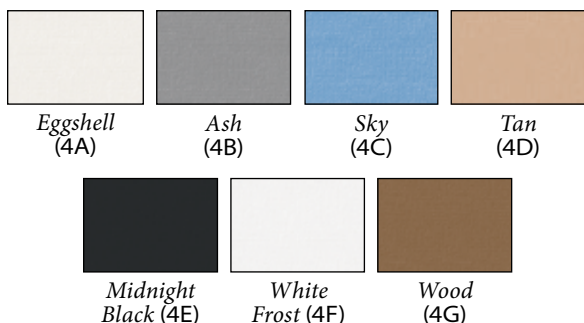

18' Eggshell (2 pack)	JG184A4A-MP
18' Ash (2 pack)	JG184B4B-MP
18' Sky (2 pack)	JG184C4C-MP
18' Tan (2 pack)	JG184D4D-MP
18' Black (2 pack)	JG184E4E-MP
18' White (2 pack)	JG184F4F-MP
18' Wood (2 pack)	JG184G4G-MP
25' Eggshell (2 pack)	JG254A4A-MP
25' Ash (2 pack)	JG254B4B-MP
25' Sky (2 pack)	JG254C4C-MP
25' Tan (2 pack)	JG254D4D-MP
25' Black (2 pack)	JG254E4E-MP
25' White (2 pack)	JG254F4F-MP
25' Wood (2 pack)	JG254G4G-MP
Carefree Patio Awning Fabric Cutting Board with Cutting Tool	901102
Rotating Cutting Tool Assembly	R013035-001
Cutter Guard	R041329-001
Replacement Rotary Blade (2 Pack)	R001851