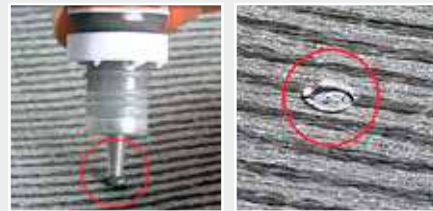

Pin Hole Pro

Liquid repair drops to fix pinholes in Carefree vinyl fabrics.

Part # 901300BLK Black

Part # 901300GRY Gray

Part # 901300SIL Silver

Part # 901300WHT White

Burgundy/Bordeaux

901300BG1 Light

901300BG2 Medium

901300BG3 Dark

Blue

901300B1 Light

901300B2 Medium

901300B3 Dark

Burgundy/Bordeaux

Blue