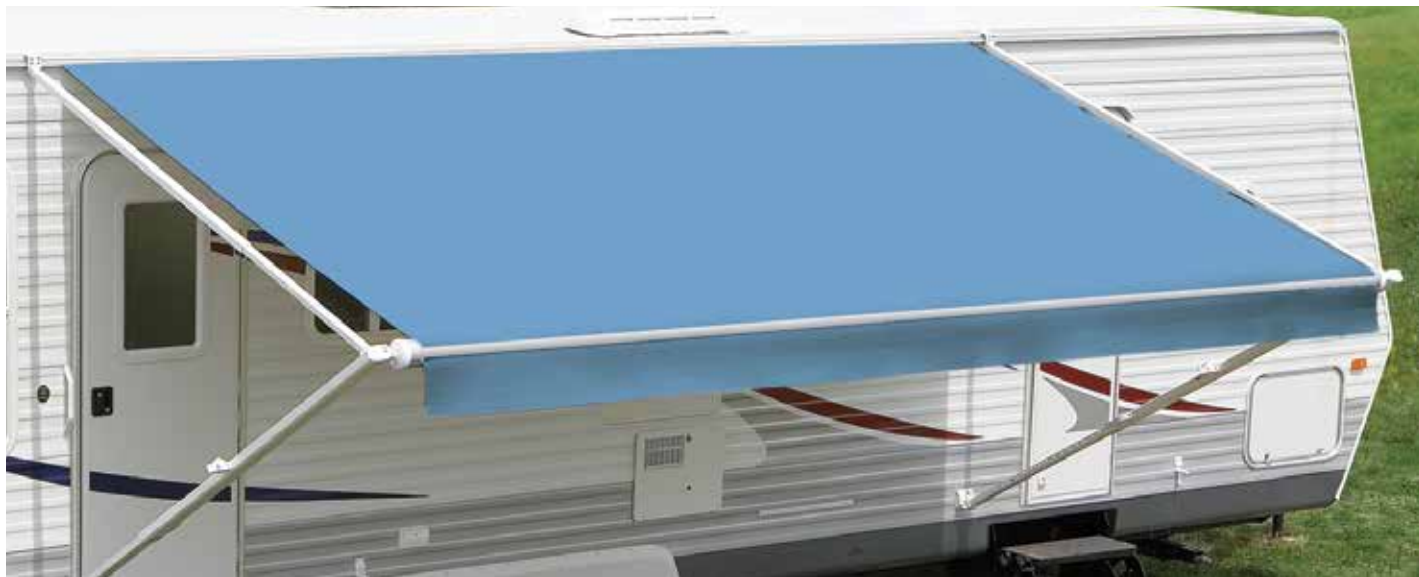

## for Patio Awnings

*“There’s no need to wait for a made to order patio awning replacement canopy.”*

Shown here is the Cutting Board Tool with an Ash fabric roll.

Simply cut the fabric to fit your customer’s patio awning right on the spot with Carefree’s Cutting Board & Cutting Tool. This board is 96" long by 8" wide by 2" high. The cutting board tool features a rotating cutting blade and is shown here with a replacement fabric roll.