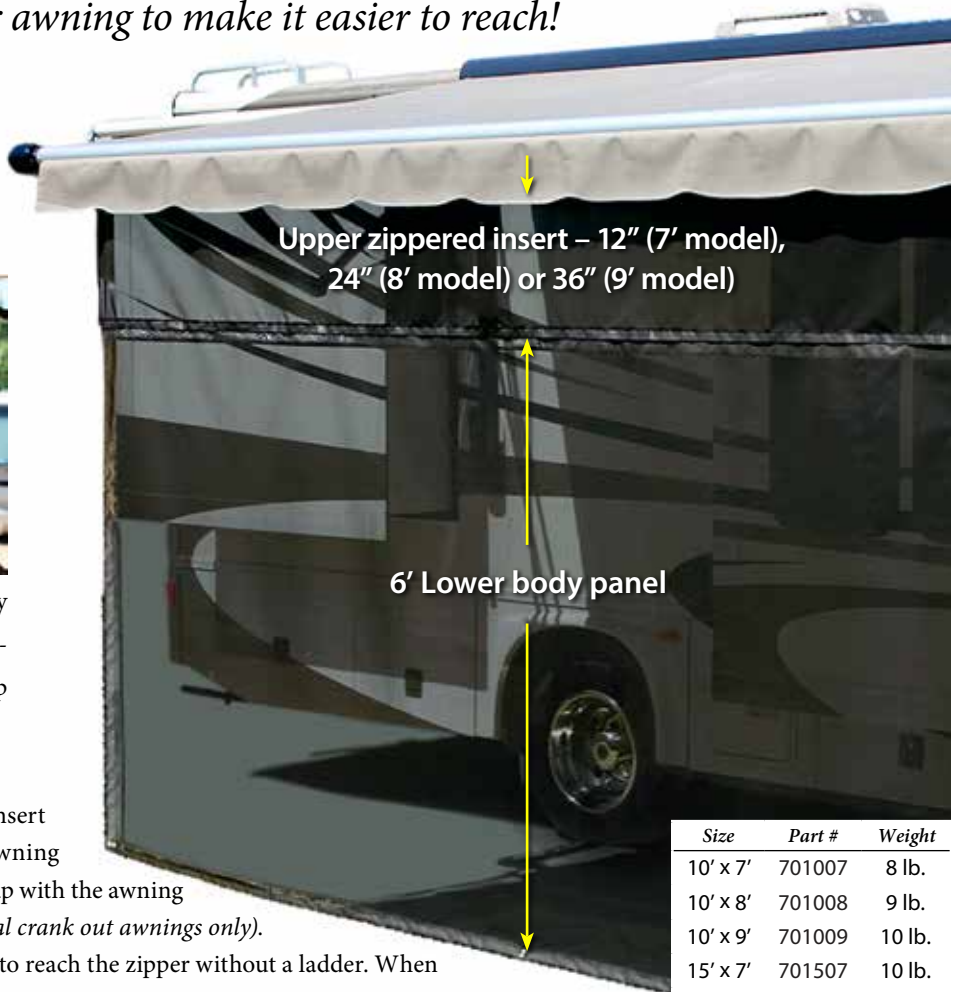

Upper zippered insert – 12" (7' model), 24" (8' model) or 36" (9' model)

6' Lower body panel

Size	Part #	Weight
10' x 7'	701007	8 lb.
10' x 8'	701008	9 lb.
10' x 9'	701009	10 lb.
15' x 7'	701507	10 lb.
15' x 8'	701508	12 lb.
15' x 9'	701509	13 lb.
19' x 7'	701907	12 lb.
19' x 8'	701908	13 lb.
19' x 9'	701909	14 lb.