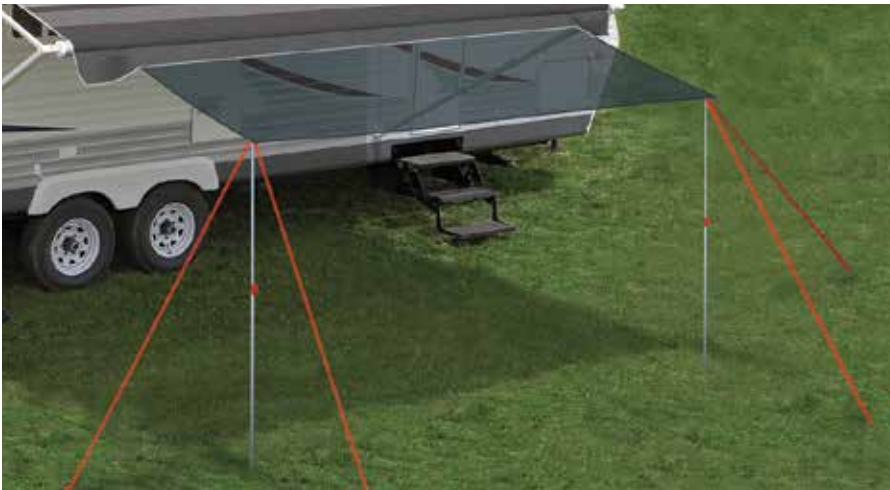

## Awning Extend'r™

**No drilling or dealer installation required!** Quick, easy set-up.  
Fits all manual and 12V awnings with an empty slot in the roll tube.

The Awning Extend'r extends the shade of your awning by eight feet. Includes adjustable support poles and all stakes and straps to secure the extension. Comes in a convenient, lightweight storage bag.

The support poles feature an easy flip lock adjustment which allows the poles to collapse to a shorter length for more compact storage and easier travel. Storage bag is 46" long x 5" tall x 8" wide.

Size	Part #	Weight
12' x 8'	UU1208	15 lb.
14' x 8'	UU1408	18 lb.
16' x 8'	UU1608	21 lb.
18' x 8'	UU1808	24 lb.
20' x 8'	UU2008	27 lb.

## Pole Kit™

Turn your SunBlocker or EZ ZipBlocker into another 6' of awning!

Carefree's Pole Kit lets you convert your SunBlocker to an awning extension for more room under your canopy.

Carefree's Pole Kit allows you to turn your SunBlocker or EZ ZipBlocker into an Awning Extension. Instead of staking your SunBlocker down in a vertical position, use Carefree's support poles to raise the bottom of your Blocker up at any angle you choose. Get yourself a lot more shade!