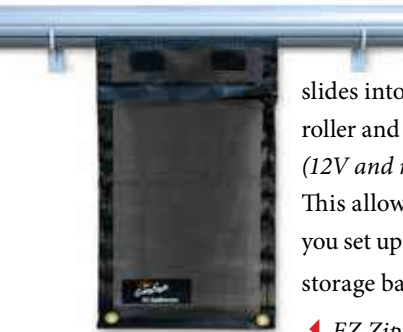

EZ ZipBlocker comes in two pieces, a 6' body panel and an insert: 7' drop has a 6' body panel and a 1' insert. 8' drop has a 2' insert 9' drop has a 3' insert.

The insert slides into the awning roller and rolls up with the awning (12V and manual crank out awnings only). This allows you to reach the zipper without a ladder. When you set up again, simply zip the body panel into the insert. Includes a convenient storage bag (18.5" W x 16" T x 3.25" D). Also works on spring loaded awnings.

◀ EZ ZipBlocker POP mini-demo. Part #910199. See page 17 for details.

Available in 7', 8' or 9' drop and 10', 15' or 19' widths!