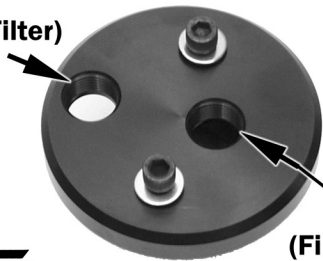

Chevy Remote Oil Filter Adapters

22-580 - 22-581 - 22-584

Oil Exit Port
(Oil going out to Filter)

Oil Return Port
(Filtered oil back to engine)

bolt to engine side