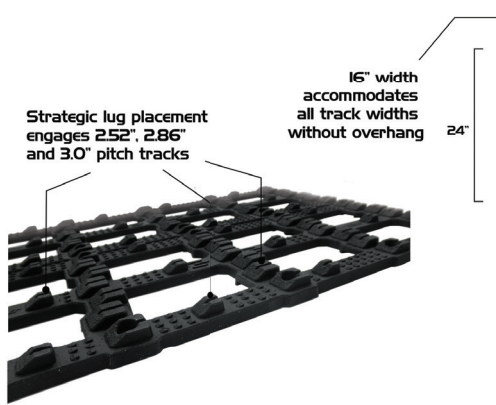

NEW PRODUCT RELEASE

MINIMAL HEIGHT WITH MAXIMUM INTERLOCKING TRACTION

Strategic lug placement engages 2.52", 2.86" and 3.0" pitch tracks

16" width accommodates all track widths without overhang

## INNOVATIVE LUG PATTERN PROVIDES SMOOTH INTERLOCKING GRIP FOR YOUR TRACK

- Innovative lug pattern provides smooth interlocking grip for your track
- Strategic lug placement engages 2.52", 2.86" and 3.0" pitch tracks
- Great for all tracks including paddle tracks and studded tracks
- 16" width accommodates all track widths without overhang
- Great low profile design to make for safe walking
- High-impact plastic (TPO), guaranteed not to crack, chip, break or wear out
- Stainless steel screws; installs with ease and will not rust
- Made in USA and includes Caliber's lifetime warranty