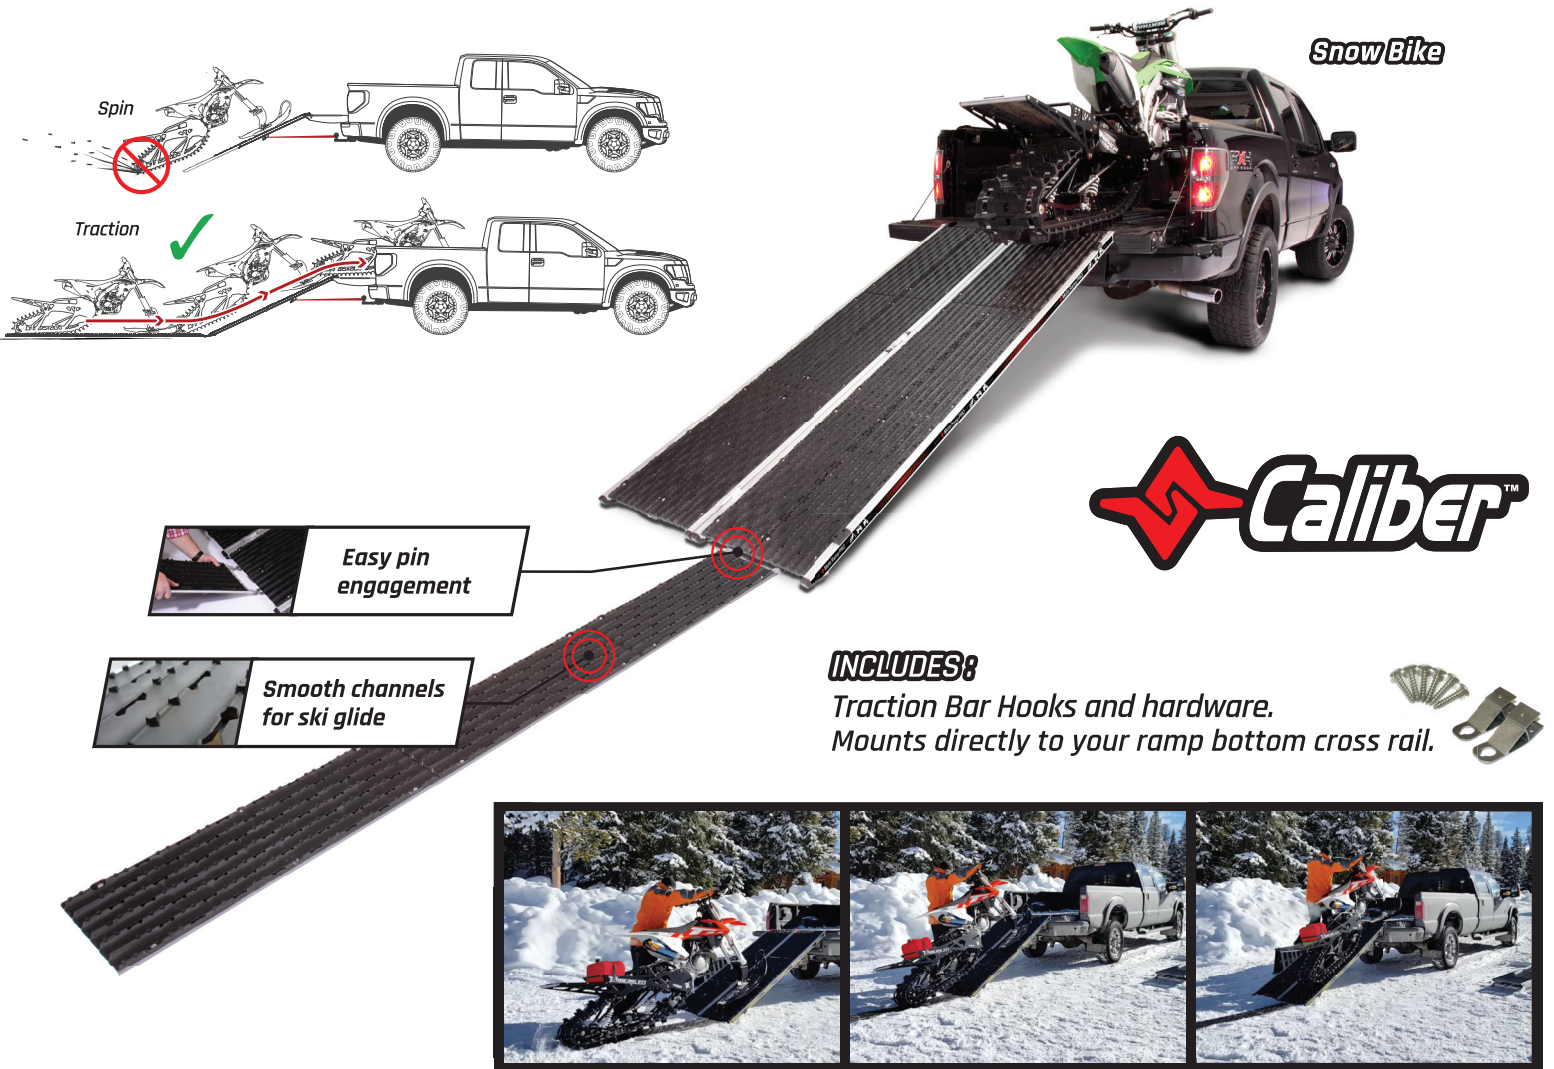

NEW PRODUCT RELEASE

Moto Traction Bar™

WHEN ADDED GROUND TRACTION IS NEEDED!

A SAFE AND EFFECTIVE LOADING SOLUTION!

- Easily and quickly hooks up to your Moto Ramp Pro for effective loading assistance
- Accommodates ski glide prior to track engagement
- Can be mounted on either side of ramp
- Simple pin lock enables fast and easy hookup when extra traction is needed
- Thin, Lightweight, low profile and very durable
- Universal design accommodates all Snow Bike tracks
- 10" wide x 90" long gives traction for full length of tracks
- Mounting clips and hardware included

 LIFETIME WARRANTY /  PATENT PENDING

Moto Traction Bar # **13562**

[Ground Traction Bar 10" x 90"]

Looking for dependable truck bed accessories? [Rely on Caliber for quality and long-lasting products.](#)