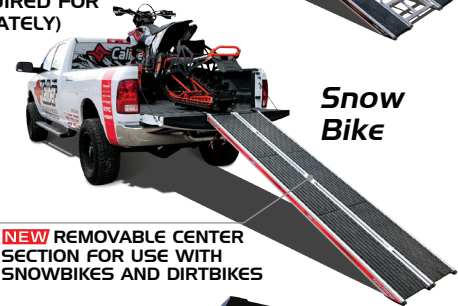

NEW PRODUCT RELEASE

3,000 lbs. LOAD RATING. ONE RAMP DOES IT ALL!

INTEGRATED SOFT FINGER GRIPS

Dirt Bike

NEW 11.5" LOWPRO GRIPGLIDE ACCOMMODATES SNOWMOBILE SKI STANCES DOWN TO 30"

Golf Cart

ATV

ADDITIONAL STRAP REQUIRED FOR SPLIT USE (SOLD SEPARATELY) P/N 13548

INTEGRATED FEET

Snowmobile

Snow Bike

ULTIMATE TRACTION FOR ATVs AND SAFE WALKING EVEN WHEN WET!

NEW REMOVABLE CENTER SECTION FOR USE WITH SNOWBIKES AND DIRTBIKES

UTV

RAMP GRIPS FOR TRACTION AND STUD PROTECTION (6 PC. KIT SOLD SEPARATELY) P/N 13204 (2) KITS NEEDED

## VERSATILITY: REDEFINED The most innovative ramp designed for UTVs, ATVs, Snowmobiles, Snowbikes, Dirtbikes, Motorcycles and Golf Carts!

- **NEW** – 11.5" LowPro GripGlide provides increased versatility to the most versatile ramp on the powersports market
- **NEW** – 11.5" LowPro GripGlide accommodates snowmobile ski stances down to 30"
- **NEW** – additional Retrax accessory strap (P/N 13548) mounting locations allow users to secure the ramp's outer portions when using to load full-size UTV's (+50")
- **NEW** – removable center section, with inverted hinges, allows users to unbolt – re-bolt – and use the condensed ramp for Snowbikes, Dirtbikes, and Enduro-type motorcycles (28")
- LowPro GripGlides provide the market's safest walk when entering and exiting the vehicle or trailer
- Includes Caliber's Retrax strap to easily secure the ramp to your vehicle
- RampPro HD measures at 90" long x 52" wide for a safe, effective, and comfortable loading angle
- A safe and effective loading solution for most Snowmobiles, ATVs, UTVs, Snowbikes, Dirtbikes, Motorcycles, and Golf Carts
- Includes Caliber's Lifetime Warranty
- 3,000lb. rating – outside portions rated at 1,250lb. ea.