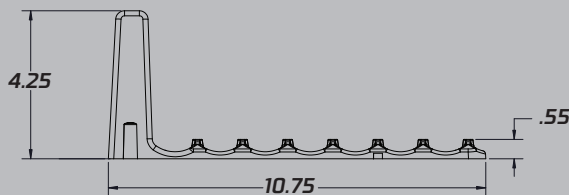

NEW PRODUCT RELEASE

LOADING MADE SAFER!

GREAT FOR TRAILER DOORS!

PRODUCT DIMENSIONS: Includes 12 - 10.75" pieces and stainless steel hardware

MAXIMUM PROTECTION FOR LOADING YOUR SNOWMOBILE!

- Innovative containment system providing additional safety for loading & unloading
- New design combines our Flex Glide High & LowPro Grip Glide into one great product
- Increased safety makes loading & unloading easier for all ages
- Protects trailer door cables from being caught by snowmobile skis
- Interlocking design makes installation a breeze
- Stainless steel hardware included