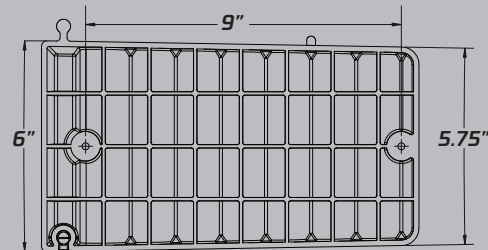

NEW PRODUCT RELEASE

LOADING MADE SAFER!

GREAT FOR TRAILER DOORS!

PRODUCT DIMENSIONS: Includes 12 - 10.75" pieces and stainless steel hardware

MAXIMUM PROTECTION FOR LOADING YOUR SNOWMOBILE!

- Innovative containment system providing additional safety for loading & unloading
- New design combines our Flex Glide High & LowPro Grip Glide into one great product
- Increased safety makes loading & unloading easier for all ages
- Protects trailer door cables from being caught by snowmobile skis
- Interlocking design makes installation a breeze
- Stainless steel hardware included