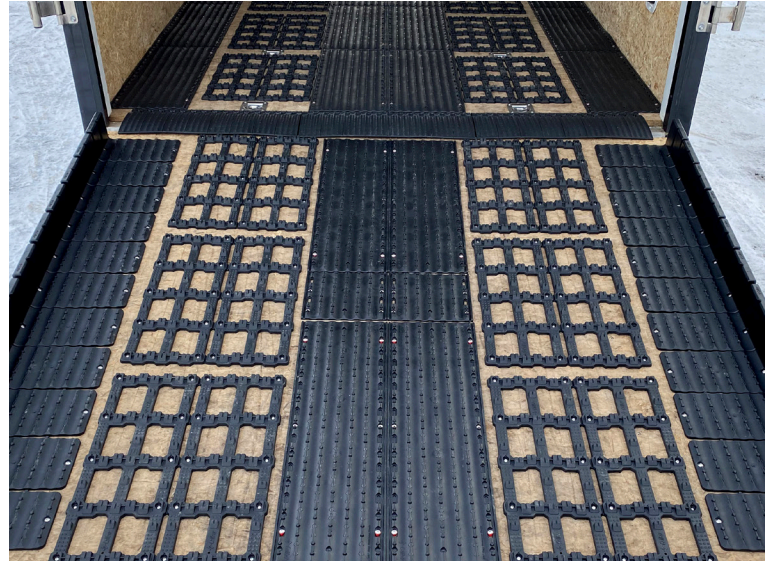

NEW PRODUCT RELEASE

LowPro GripGlides™

EFFORTLESS LOADING OF YOUR SNOWMOBILES!

Grip

Glide

Walk

Carbide Rides

GLIDE WITH EASE & LOW PROFILE DESIGN OFFER FLEXIBILITY

- Reduced friction and wear from carbides to make loading and unloading easier, and more efficient
- Adds elements of safety and ease of use while loading and unloading your powersports vehicles
- Superior glide – superior traction
- The best glide option for multi-purpose use – Snowmobile, ATV, UTV, Snowbike, Dirtbike, Motorcycles, Golf Carts – great for any enclosed trailer door, or open/exposed trailer and deck surfaces
- Lower channel depth provides a higher profile for engagement points – increased traction
- Additional mounting locations provide increased versatility
- Caliber's Lifetime warranty guarantees product to never chip, crack, break or wear out