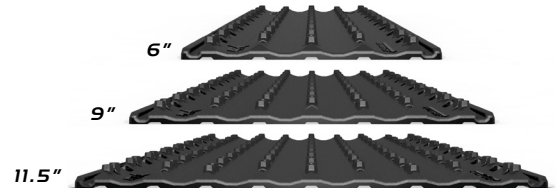

NEW PRODUCT RELEASE

LowPro GripGlides™

EFFORTLESS LOADING OF YOUR SNOWMOBILES!

Grip

Glide

Walk

Carbide Rides

GLIDE WITH EASE & LOW PROFILE DESIGN OFFER FLEXIBILITY

- Reduced friction and wear from carbides to make loading and unloading easier, and more efficient
- Adds elements of safety and ease of use while loading and unloading your powersports vehicles
- Superior glide – superior traction
- The best glide option for multi-purpose use – Snowmobile, ATV, UTV, Snowbike, Dirtbike, Motorcycles, Golf Carts – great for any enclosed trailer door, or open/exposed trailer and deck surfaces
- Lower channel depth provides a higher profile for engagement points – increased traction
- Additional mounting locations provide increased versatility
- Caliber's Lifetime warranty guarantees product to never chip, crack, break or wear out