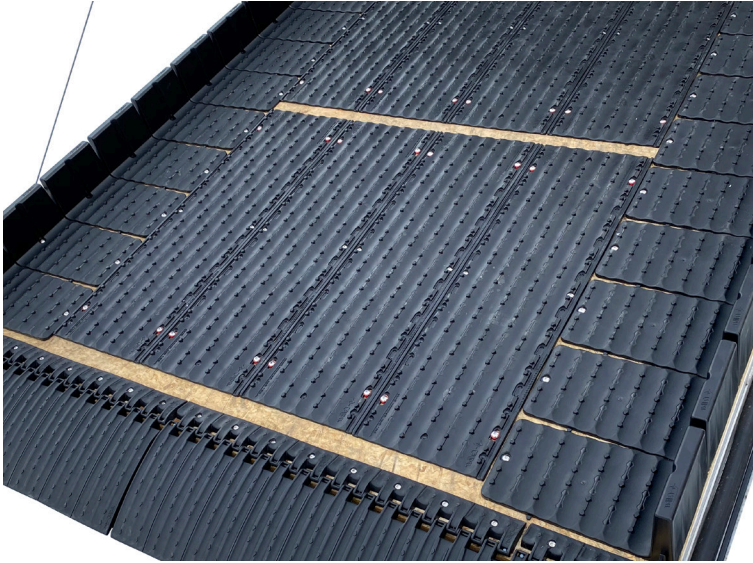

NEW PRODUCT RELEASE

LowPro GripGlides™

EFFORTLESS LOADING OF YOUR SNOWMOBILES!

Grip

Glide

Walk

Carbide Rides

GLIDE WITH EASE & LOW PROFILE DESIGN OFFER FLEXIBILITY

- Reduced friction and wear from carbides to make loading and unloading easier, and more efficient
- Adds elements of safety and ease of use while loading and unloading your powersports vehicles
- Superior glide – superior traction
- The best glide option for multi-purpose use – Snowmobile, ATV, UTV, Snowbike, Dirtbike, Motorcycles, Golf Carts – great for any enclosed trailer door, or open/exposed trailer and deck surfaces
- Lower channel depth provides a higher profile for engagement points – increased traction
- Additional mounting locations provide increased versatility
- Caliber's Lifetime warranty guarantees product to never chip, crack, break or wear out