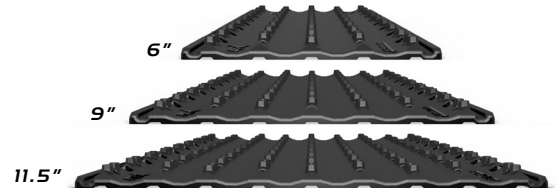

NEW PRODUCT RELEASE

**LowPro GripGlides™**

**EFFORTLESS LOADING OF YOUR SNOWMOBILES!**

Grip

Glide

Walk

Carbide Rides

## GLIDE WITH EASE & LOW PROFILE DESIGN OFFER FLEXIBILITY

- Reduced friction and wear from carbides to make loading and unloading easier, and more efficient
- Adds elements of safety and ease of use while loading and unloading your powersports vehicles
- Superior glide – superior traction
- The best glide option for multi-purpose use – Snowmobile, ATV, UTV, Snowbike, Dirtbike, Motorcycles, Golf Carts – great for any enclosed trailer door, or open/exposed trailer and deck surfaces
- Lower channel depth provides a higher profile for engagement points – increased traction
- Additional mounting locations provide increased versatility
- Caliber's Lifetime warranty guarantees product to never chip, crack, break or wear out