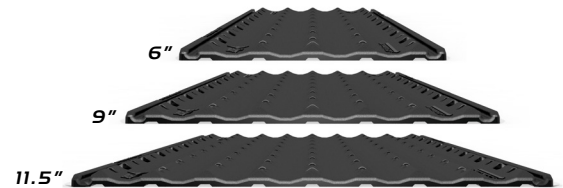

NEW PRODUCT RELEASE

EFFORTLESS LOADING OF YOUR SNOWMOBILES!

GLIDE WITH EASE & LOW PROFILE DESIGN OFFER FLEXIBILITY

- Reduced friction and wear from carbides to make loading and unloading easier, and more efficient
- Low-profile design allows trailers to be used for multiple purposes
- The best glide option for single, double, and triple-carbide runners
- Our updated design provides an increased working surface
- Additional mounting locations provide increased versatility
- LowPro Glides offer a wide variety of ski stance variances
- Caliber's Lifetime warranty guarantees product to never chip, crack, break or wear out