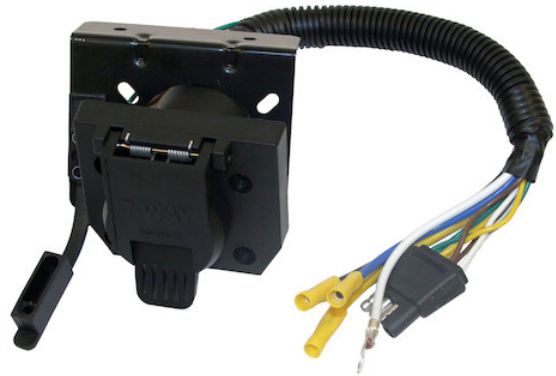

7-Way Dual-Plug Trailer Connector with 10 Inch Prewired Harness

Buyers Part Number: TC1474P

Buyers Products 7-Way Dual-Plug Trailer Connector can connect a trailer with either a 7-way flat pin connector or a 4 flat connector without needing an adapter.

- Versatility of connecting to trailers with 7-way flat pin or 4 flat connectors without the need for an adapter.
- Flexible 10 in. lead lets you make the connection easily.
- All mounting hardware included.
- Dirt and weather-resistant protective cover.
- It plugs easily into your OEM tow package -- no extra splicing needed.

Specifications

End Way (Number of Pins)	7 + 4	Mount (Horizontal/Vertical/Round/Flat)	Flat
Start Way (Number of Pins)	7 + 4	Truck Side/Trailer Side	Truck Side
Shipping Weight	1.15 lb		