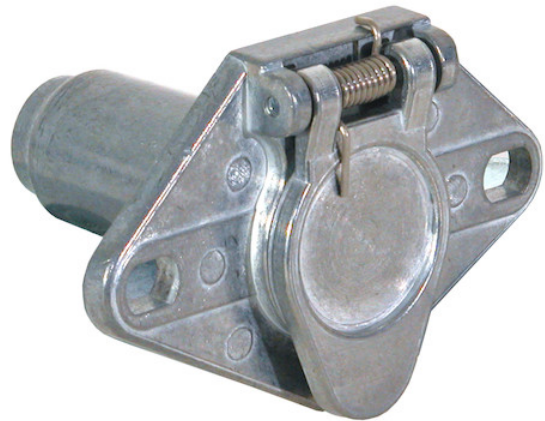

## 6-Way Die Cast Metal Trailer Connector - Truck Side

Buyers Part Number: TC1006

Buyers Products 6-Way Die-Cast Zinc Trailer Connector is a round terminal pin, truck-side connector.

- Provides a secure electrical connection between your vehicle and trailer.
- Durable die-cast zinc construction.
- Built-in safety latch assures a secure connection.
- Spring-loaded door protects terminals when not in use.
- Available in either horizontal or vertical terminal pin configurations.

## Specifications

End Way (Number of Pins)	6	Mount (Horizontal/Vertical/Round/Flat)	Round
Start Way (Number of Pins)	6	Truck Side/Trailer Side	Truck Side
Shipping Weight	0.34 lb		