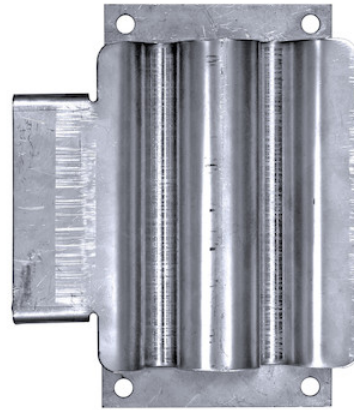

Shovel Holder for Trucks - Stainless Steel

Buyers Part Number: SH675SS

Buyers Products Shovel Holder for Trucks mounts to the side of your vehicle to store a shovel or other round handled tool during travel.

- Holds shovels or other round handled tools in place with heavy duty spring mechanisms.
- Keeps vehicle organized and clutter-free by mounting to side of truck for easy access.

Specifications

Color	Silver	Finish	Plain
Material	304 Stainless Steel	Mounting Hole Diameter	0.34"
Mounting Holes Center to Center Horizontal	6.75"	Mounting Holes Center to Center Vertical	3.50"
Number of Mounting Holes	4	Plate Height	6.37"
Plate Width	7.50"	Shipping Weight	2.75 lb