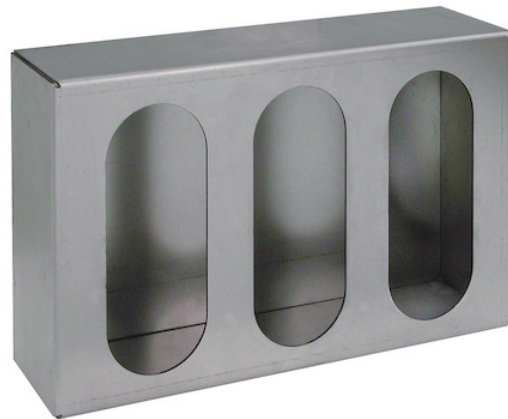

Grey Primed Steel Triple Oval Light Box

Buyers Part Number: LB8133

Buyers Products Vertical Triple Oval Light Boxes are designed to mount 6 in. oval DOT lights. Grey primed steel construction is ready to be painted.

- Designed for 6 in. oval DOT lights.
- Ready to be painted to suit your application.

Specifications

Depth	3.00"	Face Cutout Diameter	2.60 x 6.75"
Face Cutout Shape	Oval	Height	8.00"
Length	13.00"	Material	Carbon Steel
Mount Type	Bolt-On / Weld-On	Number of Face Cutouts	3
Number of Side Cutouts	0	Oval Cutout Angle	90°
Shipping Weight	6.25 lb		