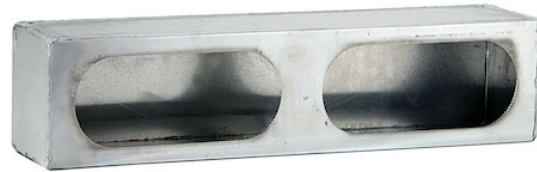

Dual Oval Light Box Stainless Steel

Buyers Part Number: LB3163SST

Buyers Products Dual Oval Light Boxes are designed to mount 6 in. oval DOT lights.

- Designed for 6 in. oval DOT lights.
- Choose from a range of finishes.

Specifications

Depth	3.00"	Face Cutout Diameter	2.60 x 6.75"
Face Cutout Shape	Oval	Height	3.66"
Length	16.58"	Material	430 Stainless Steel
Mount Type	Bolt-On / Weld-On	Number of Face Cutouts	2
Number of Side Cutouts	0	Oval Cutout Angle	0°
Shipping Weight	4.5 lb		