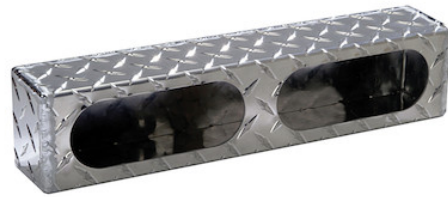

Dual Oval Light Box Diamond Tread Aluminum

Buyers Part Number: LB3163ALDT

Buyers Products Dual Oval Light Boxes are designed to mount 6 in. oval DOT lights.

- Designed for 6 in. oval DOT lights.
- Choose from a range of finishes.

Specifications

Depth	3.00"	Face Cutout Diameter	2.60 x 6.75"
Face Cutout Shape	Oval	Height	3.75"
Length	16.45"	Material	Aluminum
Mount Type	Bolt-On / Weld-On	Number of Face Cutouts	2
Number of Side Cutouts	0	Oval Cutout Angle	0°
Shipping Weight	1.29 lb		