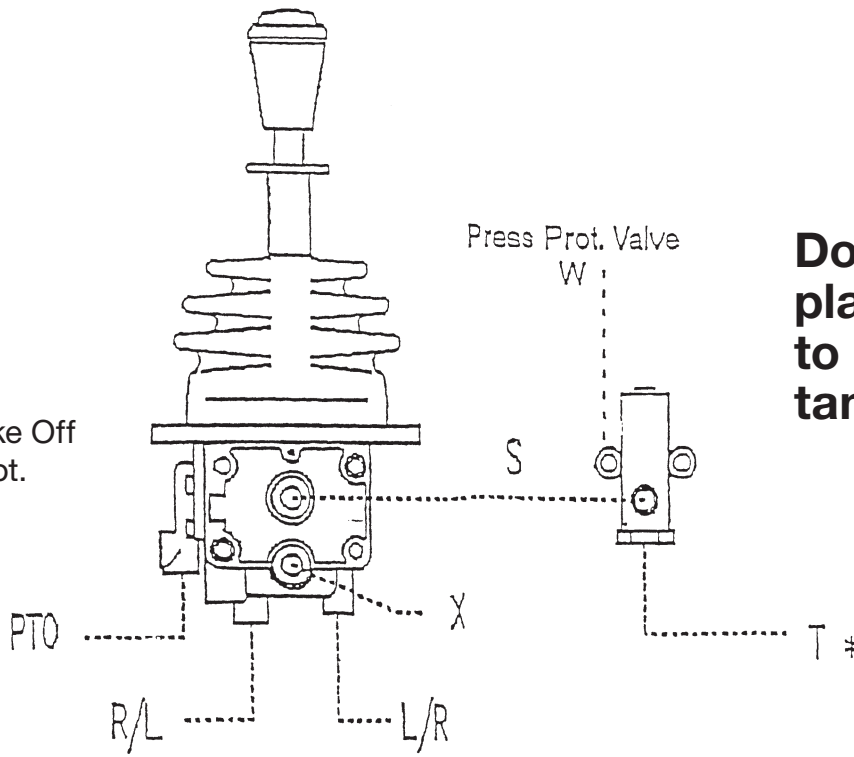

K70DF

- S - Supply
- R - Raise
- L - Lower
- X - Exhaust
- T - Air Tank
- PTO - Power Take Off
- W - Pressure Prot. Valve

Do not use plastic hose to connect to tank.