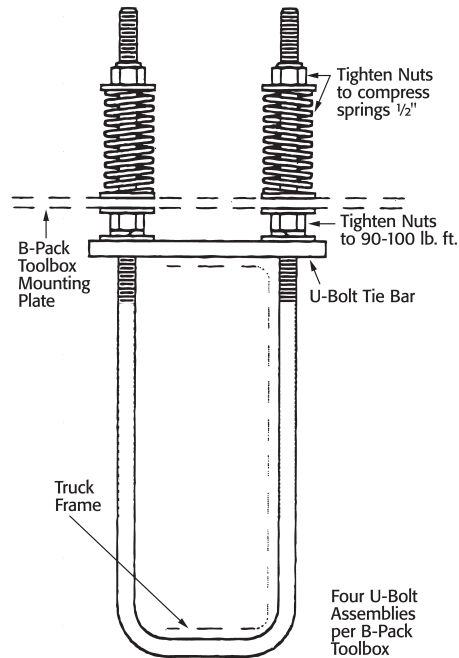

Mounting Instructions

B-Pack Toolbox

It is recommended to mount the toolbox 3" min. from truck cab.

Check tightness of fasteners periodically.

Mounting Instructions

B-Pack Toolbox

It is recommended to mount the toolbox 3" min. from truck cab.

Check tightness of fasteners periodically.