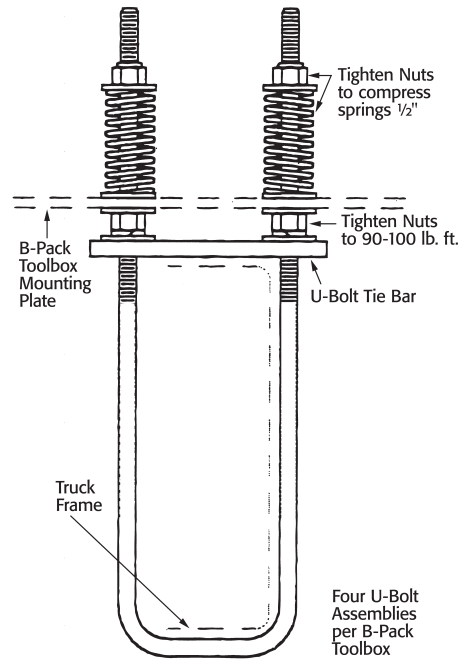

Installation Instructions

B-Pack Toolbox

It is recommended to mount the toolbox 3" min. from truck cab.

Check tightness of fasteners periodically.

Mounting Instructions

B-Pack Toolbox

It is recommended to mount the toolbox 3" min. from truck cab.

Check tightness of fasteners periodically.