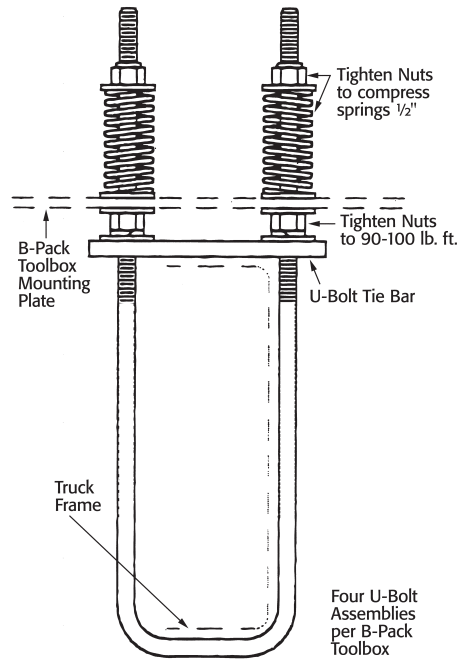

Installation Instructions

B-Pack Toolbox

It is recommended to mount the toolbox 3" min. from truck cab.

Check tightness of fasteners periodically.

Mounting Instructions

B-Pack Toolbox

It is recommended to mount the toolbox 3" min. from truck cab.

Check tightness of fasteners periodically.