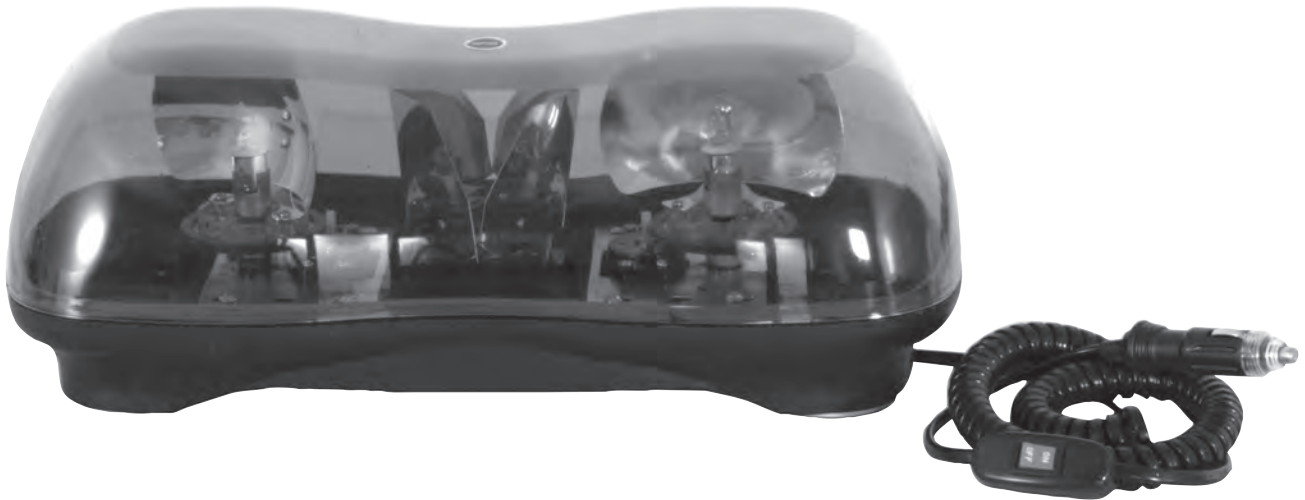

Installation Instructions

.....

8891020 Mini Lightbar

1. The mini lightbar is ready for immediate use. Place the unit on your vehicle's roof and insert plug into cigarette lighter or auxiliary plug.

 **WARNING**

Replacement Parts

PART NO.	DESCRIPTION
3017690	Lens Replacement
3017691	Bulb Replacement