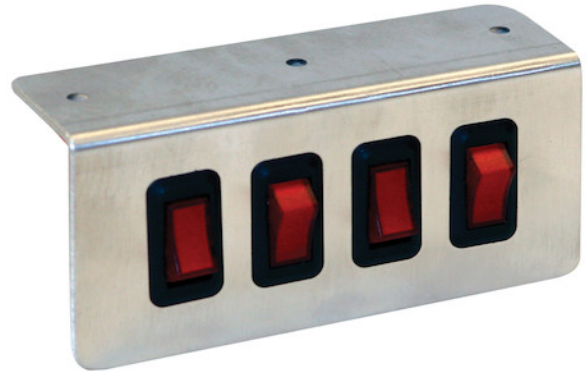

Quad Pre-Wired Switch Panel With Aluminum Bracket

Buyers Part Number: 6391004

Buyers Products Pre-Wired Quad Switch Panel comes in an aluminum bracket ready for installation.

- Unit comes pre-wired and fused for your convenience.
- Back-lit switches mounted in a sturdy aluminum bracket.

Specifications

Color	Silver	Finish	Plain
Fuses Pre-Installed (y/n)	Yes	Height	2.25"
Length	4.75"	Material	Aluminum
Maximum Functions per Button	1	Mount Style	Dash
Number of Functions	4	Number of On/Off Switches	4
Pre-fused (y/n)	Yes	Pre-Wired (y/n)	Yes
Prewired (y/n)	Yes	Programmable (y/n)	No
Switch Style	Rocker	Width	1.50"
Shipping Weight	0.53 lb		