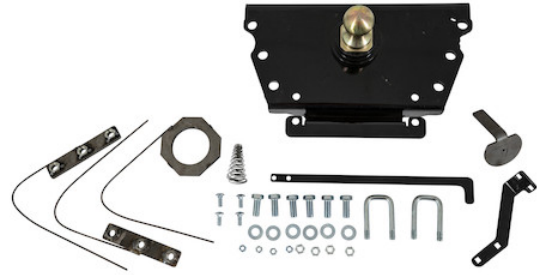

2-5/16 Inch Gooseneck Flip Ball Hitch for Dodge®/RAM® 3500 (2014-2018)

Buyers Part Number: 5613303

Buyers Products Gooseneck Flip Ball Hitch allows your truck to tow up to 15 tons with a "fifth wheel" type ball hitch located in the truck bed.

- Ball can be flipped for unobstructed bed use.
- Fifth wheel type hitch adds more towing capacity and maneuverability than a traditional bumper hitch.
- Multiple make/model sizes are available to fit your vehicle.
- Can tow up to 15 tons.
- Powder-coated finish is long lasting and corrosion-resistant.

Specifications

Application Specific (Y/N)	Yes	Application Summary	Dodge®/RAM® 3500 (2014-2018)
Color	Black	Equipment Type	Pickup
Finish	Powder Coat	Material	Carbon Steel
Maximum Gross Trailer Weight (M.G.T.W.)	30000 lb	Maximum Vertical Load (M.V.L.)	7500 lb
Mount Kit Included	Yes	Mount Type	Flip Ball Gooseneck
Shipping Weight	49 lb		