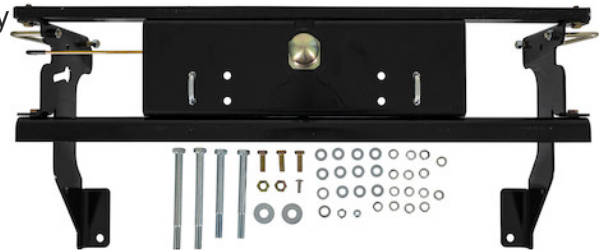

2-5/16 Inch Gooseneck Flip Ball Hitch For Dodge®/RAM® 2500 and 3500 (2003-2009), 2500 and 3500 Diesel Only (2010-2012)

Buyers Part Number: 5613300

Buyers Products Gooseneck Flip Ball Hitch allows your truck to tow up to 15 tons with a "fifth wheel" type ball hitch located in the truck bed.

- Ball can be flipped for unobstructed bed use.
- Fifth wheel type hitch adds more towing capacity and maneuverability than a traditional bumper hitch.
- Multiple make/model sizes are available to fit your vehicle.
- Can tow up to 15 tons.
- Powder-coated finish is long lasting and corrosion-resistant.

Specifications

Application Specific (Y/N)	Yes	Application Summary	Dodge®/RAM® 2500 and 3500 (2003-2009), 2500 and 3500 Diesel Only (2010-2012)
Color	Black	Equipment Type	Pickup
Finish	Powder Coat	Material	Carbon Steel
Maximum Gross Trailer Weight (M.G.T.W.)	30000 lb	Maximum Vertical Load (M.V.L.)	7500 lb
Mount Kit Included	Yes	Mount Type	Flip Ball Gooseneck
Shipping Weight	111 lb		