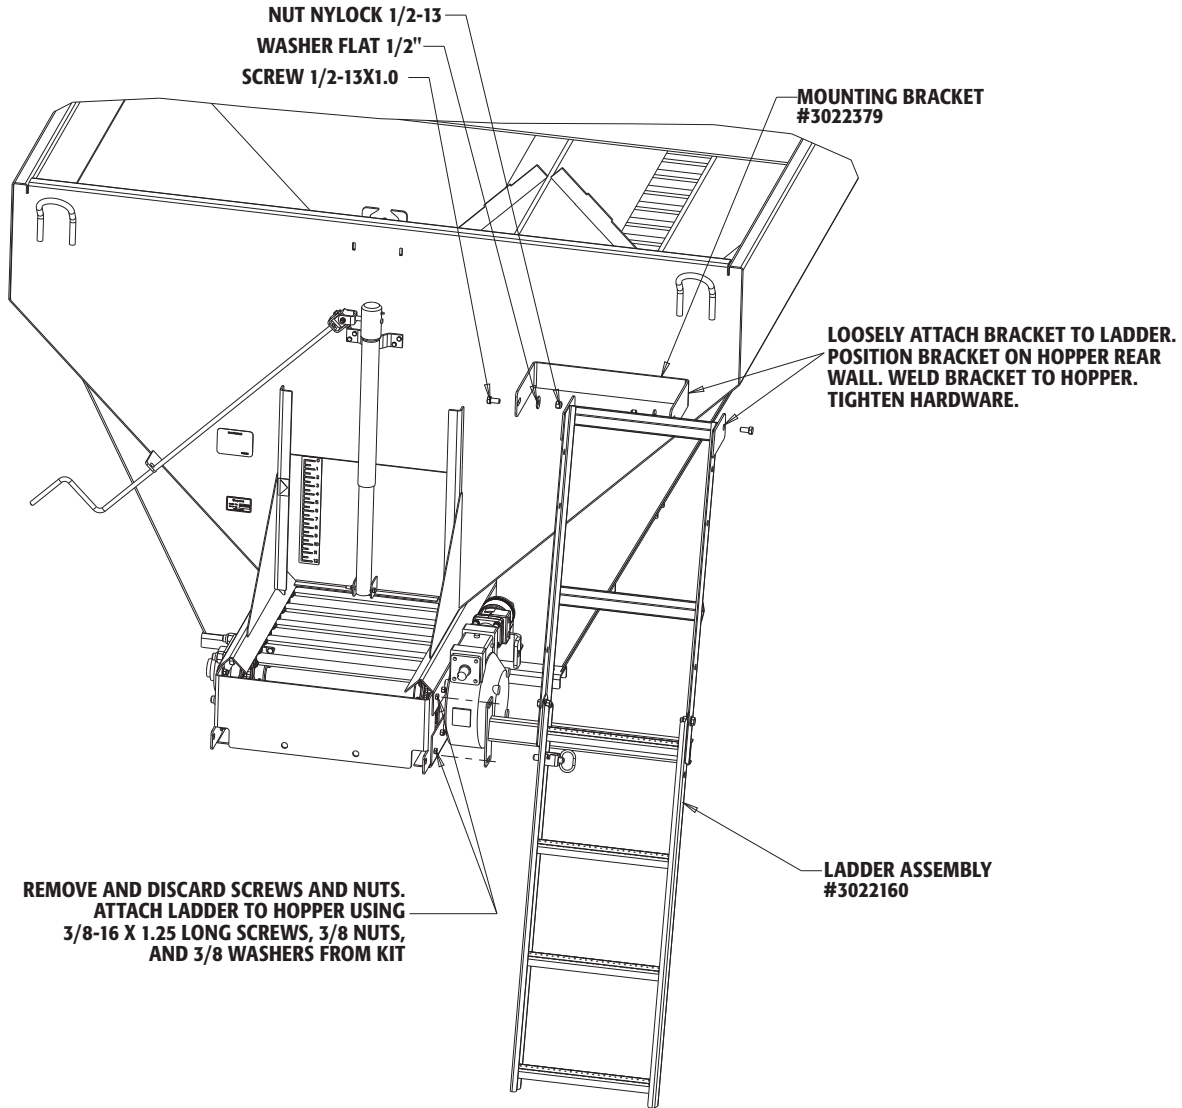

Installation Instructions

3022060 Universal Stainless Steel Folding Spreader Ladder

Bill of Materials

ITEM	PART NO.	QTY.	DESCRIPTION
1	3022160	1	Ladder Assembly
2	3022379	1	Mounting Bracket
3	—	2	Screw, HHC-38-16 x 1.125 SST
4	—	4	Washer, Flat .500 x 1.38 x .14 ZN
5	—	2	Nut, Nylock 1/2-13 SS
6	—	2	Screw, HHC-1/2-13 x 1 SST
7	—	4	Washer, Flat 3/8 x 1.5 x .120 SST