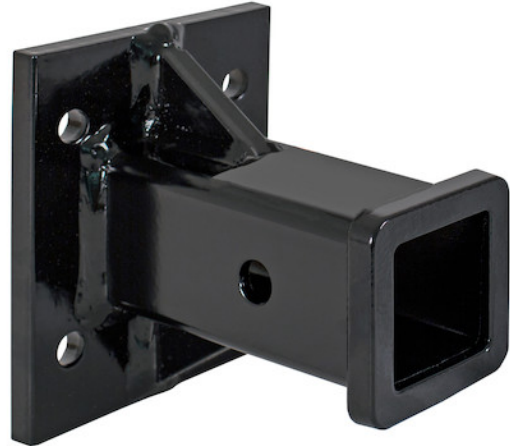

## Black Receiver Tube 2 Inch I.D. x 6 Inch Long Welded To 1/2 Inch Mounting Plate

Buyers Part Number: 1804055

Buyers Products Bolt-On Receiver Tube bolts to any hitch plate that has standard pintle hook hole patterns.

- Easily bolts on to any hitch plate with standard pintle hook hole patterns.
- Allows flexibility in switching from pintle hook to ball hitch towing.
- Rated to 20,000 lb MGTW.
- Corrosion-resistant black powder-coated finish.