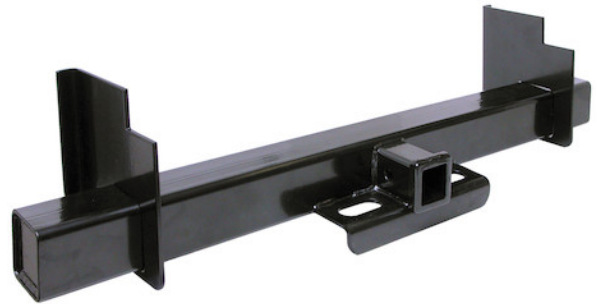

Class 5 44 Inch Service Body Hitch Receiver with 2-1/2 Inch Receiver Tube and 9 Inch Mounting Plates

Buyers Part Number: 1801052

Buyers Products Class 5 Service Body Hitch Receiver with 2-1/2 Inch Receiver Tube is designed for platform trucks and is rated at 20,000 lb MGTW.

- Rated up to 20,000 lb MGTW.
- Designed for service body trucks.
- Black powder-coated finish for superior corrosion resistance.
- Available in different lengths and with standard or tall mounting plates to suit a wide variety of applications.
- Mounting plates ship unwelded so they can be positioned to suit your needs.

Specifications

Application	Service Body	Class	Class V
Color	Black	Finish	Powder Coat
Material	Carbon Steel	Maximum Gross Trailer Weight (M.G.T.W.)	20000 lb
Maximum Vertical Load (M.V.L.)	2000 lb	Mount Type	Weld-on
Receiver Tube Size	2.50	Shipping Weight	50.78 lb