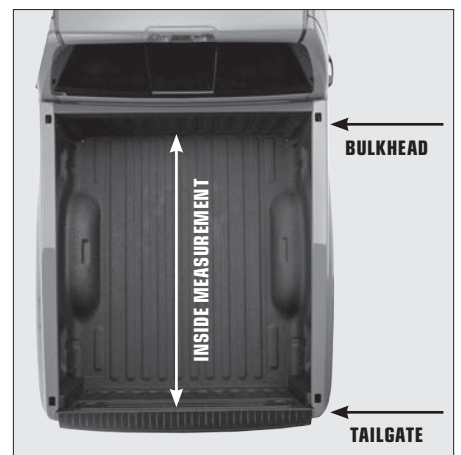

BED LENGTH		
Make	Brand Name	AAIA Name
Chevrolet/ GMC	Short Box	Fleetside 68.4 in
	Standard Box	Fleetside 78.0 in
	Long Box	Fleetside 96.0 in
Dodge/ RAM	Short Box	Fleetside 67.4 in
	Mid Box	Fleetside 76.3 in
	Long Box	Fleetside 96.3 in
Ford	5.5 ft. Styleside	Styleside 66.0 in
	6.5 ft. Styleside	Styleside 78.0 in
	8.0 ft. Styleside	Styleside 96.0 in
Toyota	Short Bed	Fleetside 66.7 in
	Standard Bed	Fleetside 78.7 in
	Long Bed	Fleetside 97.6 in

NOTE:

Bed lengths vary by year, make and model of vehicle. The dimensions provided above are for example only, not intended for part-specific fitments.

MEASURING BED LENGTH

All the products we sell are custom-made to fit your truck. Bed length is often a key indicator for compatibility.

TO DETERMINE BED LENGTH, measure from the inside of the tailgate to the inside of the bulkhead (see image).