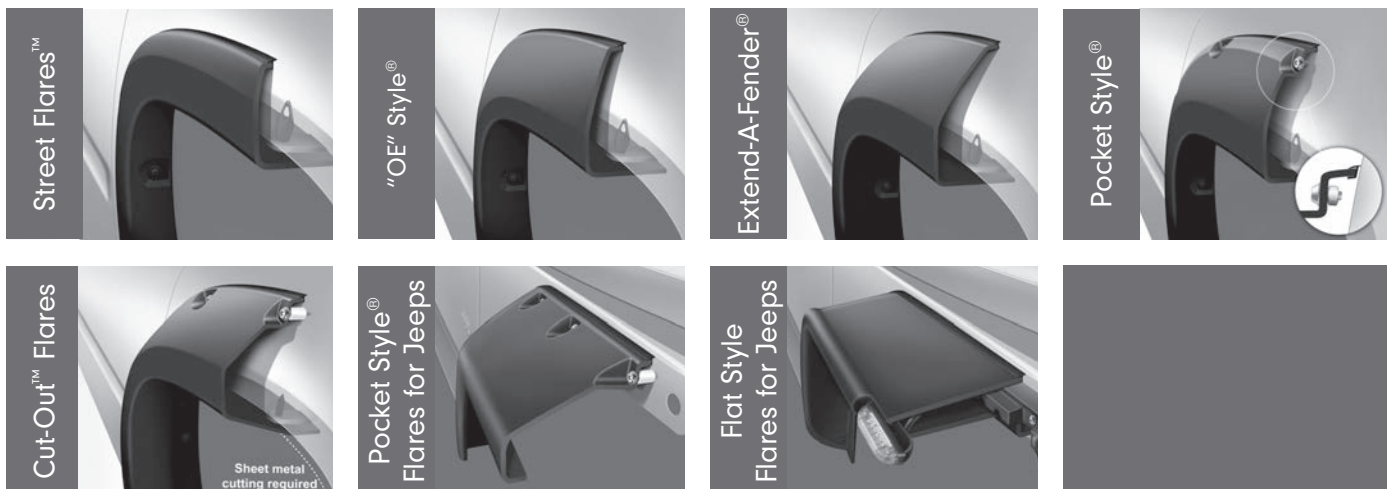

FENDER FLARE STYLES