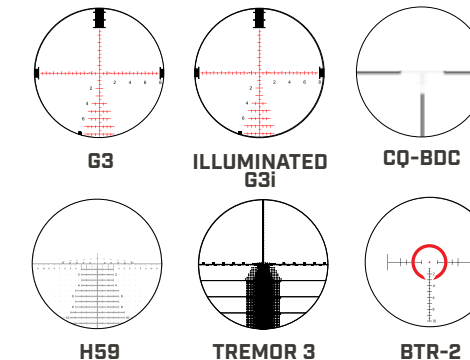

PREMIUM FEATURES

ED PRIME GLASS -

Featuring our proprietary HDOS design (High Definition Optical Design), ELITE TACTICAL riflescopes come standard with ED Prime glass to deliver superior color while also preventing chromatic aberration so no detail goes unnoticed.

PROTECTED FROM THE ELEMENTS -

Enhanced to defeat any weather condition, the ELITE TACTICAL riflescopes feature our patented EXO Barrier™ lens coating. Molecularly bonded to the glass, EXO Barrier repels water, fog, oil, dust and debris.

UNPARALLELED CLARITY & RESOLUTION -

ELITE TACTICAL riflescopes deliver the best resolution and contrast possible through the use of high definition glass, Fully Multi-Coated lenses, and other unique processes known only to Bushnell.

THROWHAMMER™ LEVER -

Easily adjusts magnification changes with a snap of a finger.

REVLIMITER™ ZERO STOP -

The elevation turret provides 10 mils of adjustment per revolution and is also equipped with the easy-to-set RevLimiter™ Zero Stop for a positive return to zero.

RETICLES