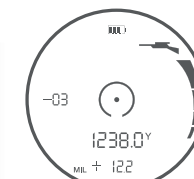

BALLISTIC SOLUTIONS	
INCLUDED	UPGRADE*
875 YDS	1,750 YDS

*SPINDRIFT, CORREALIS, SIGHT HEIGHT

ANGLE RANGE COMPENSATION

NITRO RANGEFINDER | 20

6x 24mm
LN1800IGG RANGE:
2,000 yards

VIVID DISPLAY RETICLE

INCLUDED: Durable high quality carrying case and tether