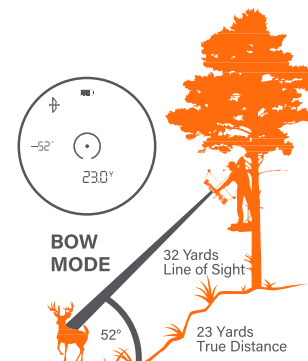

ANGLE RANGE COMPENSATION