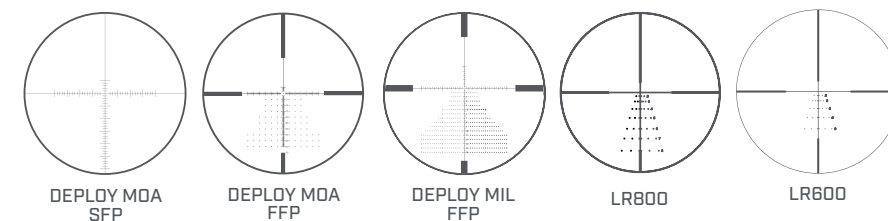

RETICLES

COLORS AVAILABLE: Black and Terrain // **FOCAL PLANES:** First & Second // **INCLUDED:** Butler Creek Flip-Up caps & 2.5" sunshade