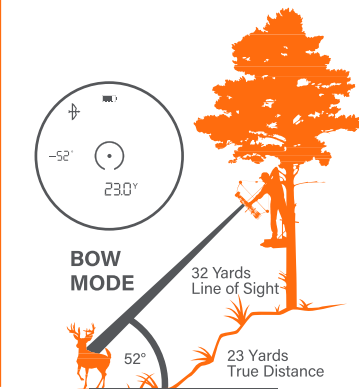

ANGLE RANGE COMPENSATION