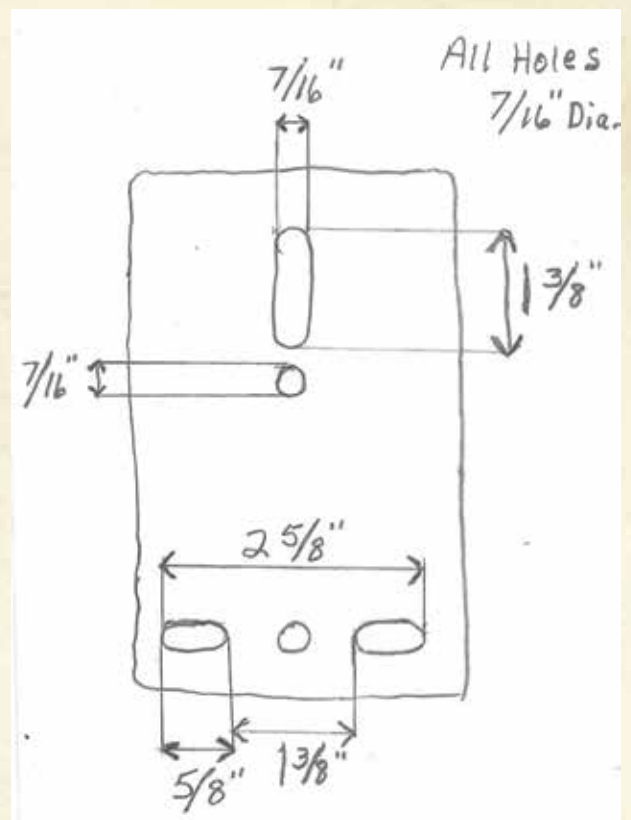

1,000 Lb Hand Winch

SPORTSMAN™
SERIES BY BUFFALO TOOLS

1/4 Inches x 32 Feet Steel Cable

Portable Design For
Easy Storage

Cold Forged Steel Pinion Gear & Shaft

Item No.	Case Wt. Lbs.	Cubic Ft.	Case Qty
W1000	38.0	1.37	6/1