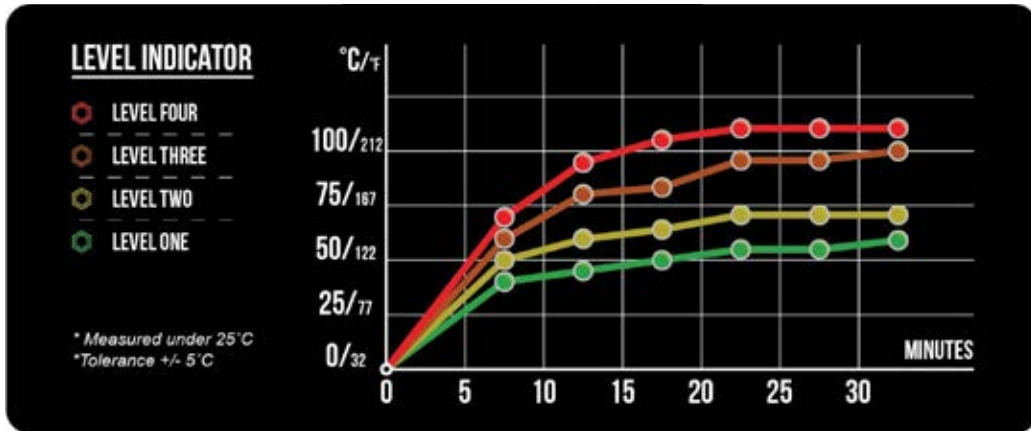

HEATED GRIPS

- INCLUDES PREMIUM GRIPS, ALL CONNECTING WIRES, THUMB WARMER, SWITCH, AND MOUNTING HARDWARE
- FEATURES 4-STEP PUSH BUTTON SWITCH FOR EASY TEMPERATURE CONTROL
- 4 LEVELS OF HEAT OUTPUT TO KEEP YOUR HANDS AT THE DESIRED TEMPERATURE.
- TEMPERATURE RANGE: 104 / 122 / 140 / 158°F (40 / 50 / 60 / 70°C)

AT-08316-3

HI CURRENT:

INCLUDES 4 STEPS SWITCH (40/50/60/70 °C),
12A/35W, 12.6V, CLOSE END

DESCRIPTION:

7/8" x 7/8", LENGTH 134MM.
W/ INSTRUCTION SHEET & THUMB WARMER
SWITCH W/ BRONCO LOGO