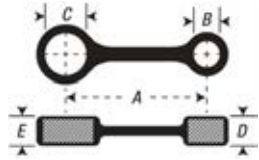

**PRODUCT FEATURES:**

- BRASS COATED SURFACE
- WASHER: SILVER OR ZINC COATING
- CRANK PIN: SCM-415 CHROMOLY. HARDNESS RC 58-62
- ROD SCM420 CHROMOLY, DOUBLE HONING ON BOTH TOP AND BOTTOM BEARING HOLES
- TOP/BOTTOM BEARING: SCM415 CHROMOLY WITH SILVER COATING FOR ADDED HEAT RESISTANCE.