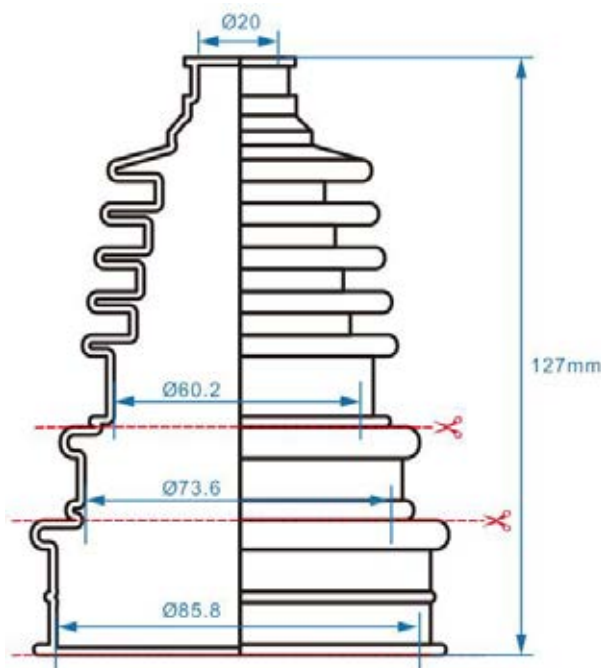

AT-08521

- EXCEEDS OEM QUALITY
- UNIVERSAL DESIGN FITS MANY ATV / UTV APPLICATIONS
- HIGH-QUALITY, FLEXIBLE RUBBER COMPOUND FOR MAXIMUM BOOT LIFE IN ANY TEMPERATURE OR WEATHER CONDITION

MODEL	YEAR	FRONT	FRONT	REAR	REAR
		OUTBOARD	INBOARD	OUTBOARD	INBOARD
ARCTIC CAT					
250 2X4	1999-05	-	-	-	AT-08521
250 4X4	2001-05	-	AT-08521	AT-08521	AT-08521
280 4X4 98	1998	-	AT-08521	AT-08521	-
300 2X4	2001-03	-	-	-	AT-08521
300 4X4	1999-00	-	AT-08521	AT-08521	-
300 4X4	2001-05	-	AT-08521	AT-08521	AT-08521
371 4X4	1998	-	AT-08521	AT-08521	-
375 4X4	2002	-	AT-08521	AT-08521	-
400 2X4	2003-04	-	-	-	AT-08521
400 4X4	1999-04	-	AT-08521	AT-08521	-
400 4X4 FIS	1998-02	-	AT-08521	AT-08521	AT-08521
400 ACT/AUTO ACT 4X4	2003-04	-	AT-08521	AT-08521	-
400 TBX 4X4	2002-06	-	AT-08521	AT-08521	AT-08521
400 TRV 4X4	2006-10	-	AT-08521	AT-08521	AT-08521
400 VP/AUTO VP 4X4	2005-06	-	AT-08521	AT-08521	-
400I 2X4	2002	-	-	-	AT-08521