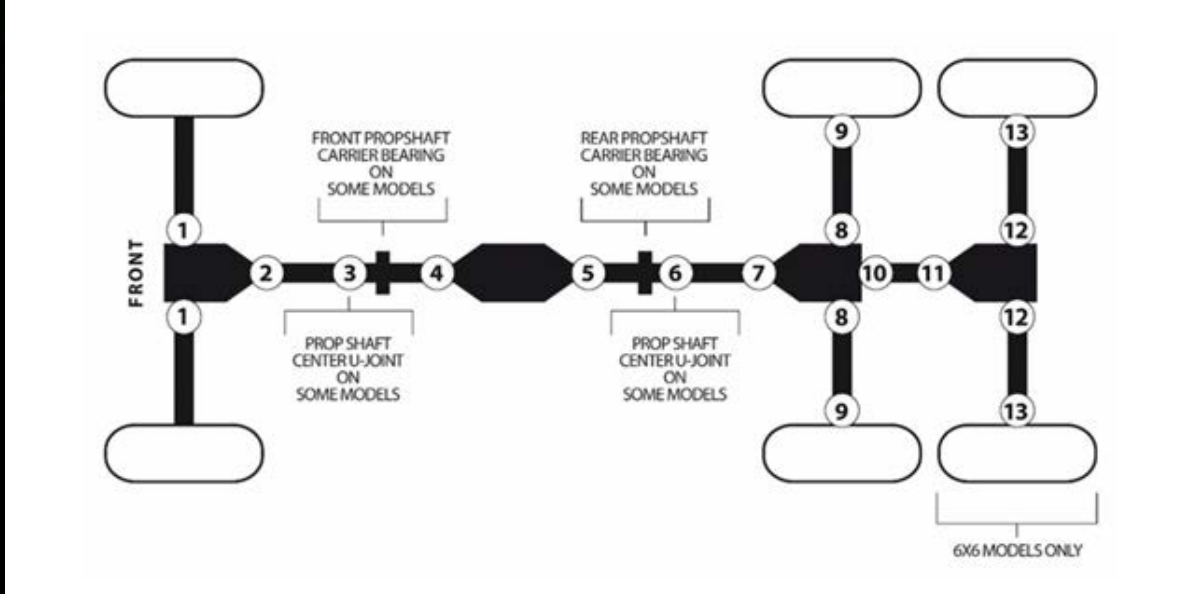

U-JOINTS

APPLICATION	YEAR	LOCATION	NI #
POLARIS UTV			
500 RANGER 4X4	2004-09	2,4,5,7	AT-08503
	2010-11	2,4	AT-08503
500 RANGER 4X4 CREW	2012	2,4	AT-08503
500 RANGER 6X6	1999	1,2,4,7	AT-08503
500 RANGER 6X6	2004-05	1,2,4,7,10,11	AT-08503
		12,13	AT-08502
570 ACE EFI/HD 4X4	2015-17	2,4	AT-08503
570 RANGER	2014-15	2,4	AT-08503
570 RANGER CREW ALL	2014-15	2,4,5,7	AT-08503
570 RANGER ETX 570	2015	2,4	AT-08503
570 RANGER FULL-SIZE 4X4	2015-17	2,4	AT-08503
570 RZR EFI	2012-13	2,4	AT-08503
700 RANGER EFI 4X4 ALL	2005-09	2,4,5,7	AT-08503
700 RANGER EFI 6X6	2006-09	2,4,7,10,11	AT-08503
800 RANGER 4X4 EFI All	2010-11	2,4	AT-08503
800 RANGER 6X6	2010-13	2,4,5,7,10,11	AT-08503
800 RANGER CREW	2012-13	2,4	AT-08503
900 ACE EFI 4X4	2016-17	2,4	AT-08503
900 RANGER CREW 4X4 ALL OPTIONS	2014-17	2,3,4	AT-08503
900 RANGER DIESEL/CREW	2011-13	2,4,5,7	AT-08503
900 RZR 4 4X4	2015-17	2,3,4	AT-08503
900 RZR 4 XP	2012-13	2,4	AT-08503
900 RZR 50/60 INCH ALL	2015-17	2,3,4	AT-08503
900 RZR XP EFI (BUILT 11/22/10 &	2011	2,4	AT-08503
900 RZR XP EFI (BUILT 11/22/10 & AFTER)	2011-13	2,4	AT-08573
1000 GENERAL 4X4	2016-17	2,3,4	AT-08503
1000 RANGER DIESEL HST/DELUXE	2014	2,4	AT-08503
1000 RANGER DIESEL CREW 4X4	2015-17	2,3,4	AT-08503
1000 RANGER DIESEL 4X4	2016-17	2,4	AT-08503
1000 RZR 60" 4X4 (ALL OPTIONS)	2016-17	2,3,4	AT-08503
1000 RZR XP 4X4	2015-17	4	AT-08503
BRUTUS HD HDPTO	2014	2,4	AT-08503
LSV 4X4	2010-12	2,4	AT-08503
RANGER EV 4X4	2010-12	2,4	AT-08503
UTV 1500 2X4 (PPS)	SERIES 11	5,7	AT-08503
UTV 2X4/4X4/6X6	SERIES 11	1,2,4,5,7	AT-08503