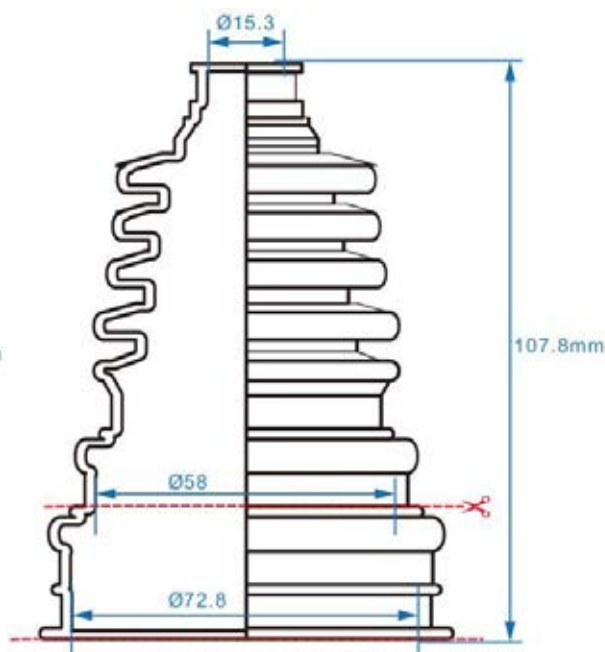

AT-08521

- EXCEEDS OEM QUALITY
- UNIVERSAL DESIGN FITS MANY ATV / UTV APPLICATIONS
- HIGH-QUALITY, FLEXIBLE RUBBER COMPOUND FOR MAXIMUM BOOT LIFE IN ANY TEMPERATURE OR WEATHER CONDITION

MODEL	YEAR	FRONT	FRONT	REAR	REAR
		OUTBOARD	INBOARD	OUTBOARD	INBOARD
ARCTIC CAT					
250 2X4	1999-05	-	-	-	AT-08521
250 4X4	2001-05	-	AT-08521	AT-08521	AT-08521
280 4X4 98	1998	-	AT-08521	AT-08521	-
300 2X4	2001-03	-	-	-	AT-08521
300 4X4	1999-00	-	AT-08521	AT-08521	-
300 4X4	2001-05	-	AT-08521	AT-08521	AT-08521
371 4X4	1998	-	AT-08521	AT-08521	-
375 4X4	2002	-	AT-08521	AT-08521	-
400 2X4	2003-04	-	-	-	AT-08521
400 4X4	1999-04	-	AT-08521	AT-08521	-
400 4X4 FIS	1998-02	-	AT-08521	AT-08521	AT-08521
400 ACT/AUTO ACT 4X4	2003-04	-	AT-08521	AT-08521	-
400 TBX 4X4	2002-06	-	AT-08521	AT-08521	AT-08521
400 TRV 4X4	2006-10	-	AT-08521	AT-08521	AT-08521
400 VP/AUTO VP 4X4	2005-06	-	AT-08521	AT-08521	-
400I 2X4	2002	-	-	-	AT-08521