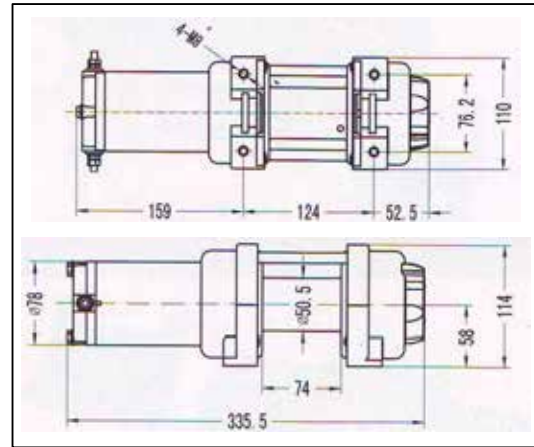

SPECIFICATIONS

RATED LINE PULL	3,000 LBS. (1,360KGS.) SINGLE-LINE
MOTOR	12V DC, 1.0HP (770W) PERMANENT MAGNET
CONTROLS	HANDLEBAR MOUNTED MINI-ROCKER SWITCH
GEARING	3-STAGE PLANETARY
CLUTCH (FREESPOOLING)	CAM ACTIVATED
BRAKE	MECHANICAL BRAKE
DRUM DIAMETER/ LENGTH	20" /2.9"
ROPE (in X ft) (mm X m)	AC-12016 SERIES: STEEL WIRE, 3/16" X 50' (4.8MM X 15.2M) AC-12019 SERIES: SYNTHETIC ROPE, 3/14" X 33' (5.5MM X 10M)
FAIRLEAD	ROLLER
GEAR RATIO	136 : 1
RECOMMENDED BATTERY	12 AMP/HOUR MINIMUM FOR WINCHING

PERFORMANCE DATA

LAYER	RATED LINE PULL LBS (KGS)	TOTAL ROPE ON DRUM FT (M)	LINE PULL LBS (KGS)	LINE SPEED	MOTOR (DRAW)
1	3,000 (1361)	8.85 (2.7)	0	27ft (8.3m)	15 AMPS
2	2,561 (1162)	19.22 (5.86)	500 (227)	20ft (6.1m)	40 AMPS
3	2,234 (1013)	31.11 (9.48)	1,000 (454)	14ft (4.3m)	60 AMPS
4	1,981 (899)	44.52 (13.58)	2,000 (907)	9ft (2.7m)	130 AMPS
5	1,779 (807)	50.00 (15.2)	3,000 (1361)	5ft (1.5m)	190 AMPS