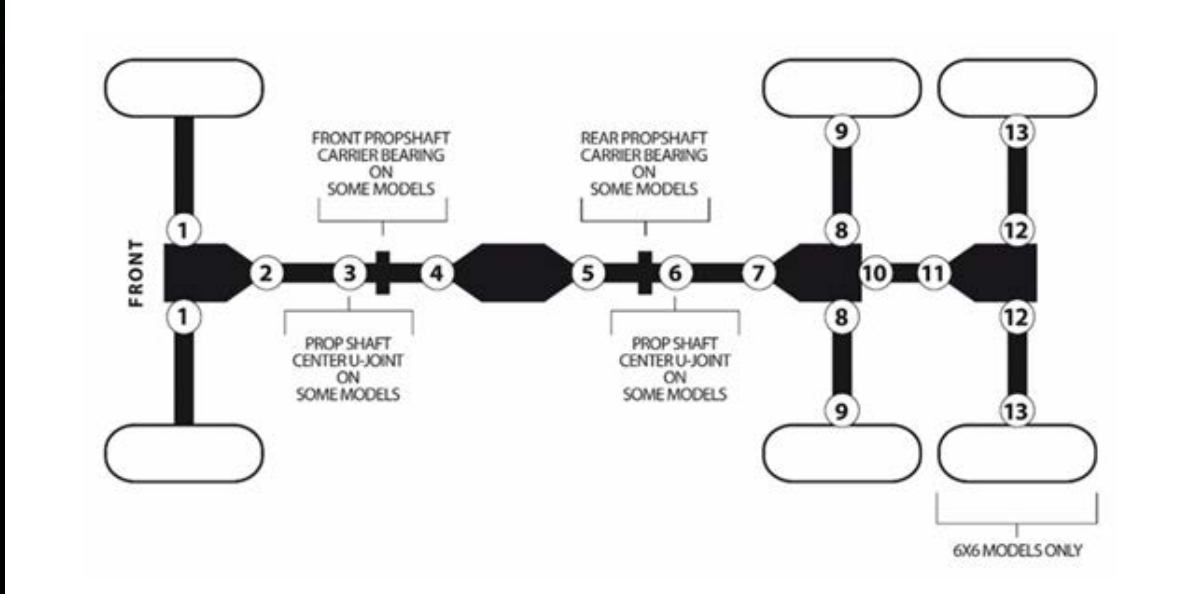

U-JOINTS

APPLICATION	YEAR	LOCATION	NI #
YAMAHA			
450 GRIZZLY 4X4	2009-13	1,4,5,7	AT-08500
600 GRIZZLY 4X4	1998	2,4	AT-08516
		5,7	AT-08509
YAMAHA UTV			
450 RHINO 4X4	2006	2,4	AT-08500
450 WOLVERINE 4X4	2007-08	6	AT-08500
660 RHINO 4X4	2004-07	2,4	AT-08500
700 RHINO 4X4	2008-13	2,4	AT-08500