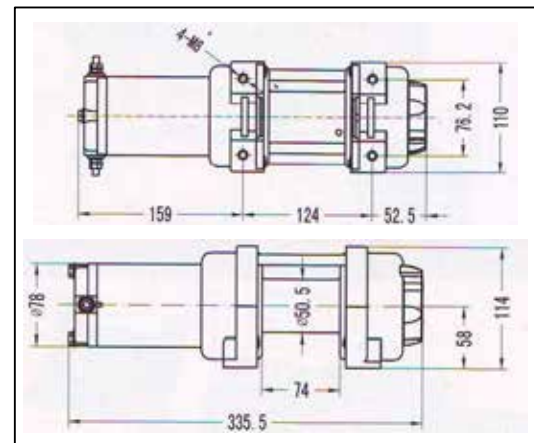

SPECIFICATIONS

RATED LINE PULL	2,500 LBS. (1,134KGS.) SINGLE-LINE
MOTOR	FULLY SEALED 12V DC, 0.9HP (700W) PERMANENT MAGNET
CONTROLS	HANDLEBAR MOUNTED MINI-ROCKER SWITCH
GEARING	3-STAGE PLANETARY
CLUTCH	FREESPOOLING; CAM ACTIVATED
BRAKE	AUTOMATIC
DRUM DIAMETER/ LENGTH	20" / 2,9"
ROPE (in X ft) (mm X m)	AC-12015 SERIES: STEEL WIRE, 3/16" X 50' (4.8MM X 15.2M) AC-12018 SERIES: SYNTHETIC ROPE, 3/16" X 33' (4.8MM X 10M)
FAIRLEAD	HEAVY DUTY 4-WAY ROLLER
GEAR RATIO	136 : 1
HOOK	HEAVY DUTY, CLEVIS PINNED LATCH

PERFORMANCE DATA

LAYER	RATED LINE PULL LBS (KGS)	TOTAL ROPE ON DRUM FT (M)	LINE PULL LBS (KGS)	LINE SPEED	MOTOR (DRAW)
1	2,500 (1,134)	8.85 (2.7)	0	27ft (8.3m)	15 AMPS
2	2,134 (968)	19.22 (5.86)	1,000 (454)	20ft (6.1m)	60 AMPS
3	1,861 (844)	31.11 (9.48)	1,500 (680)	14ft (4.3m)	100 AMPS
4	1,650 (748)	44.52 (13.58)	2,000 (907)	10ft (3m)	130 AMPS
5	1,483 (673)	50.00 (15.2)	2,500 (1134)	7ft (2.1m)	160 AMPS