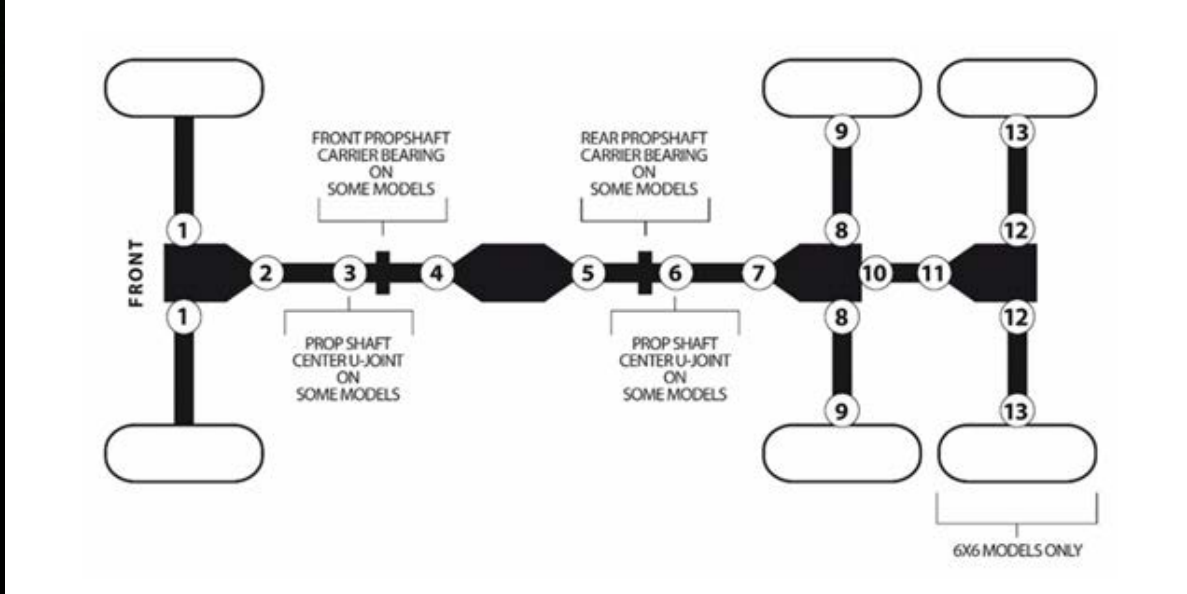

U-JOINTS

APPLICATION	YEAR	LOCATION	NI #
POLARIS ATV			
600 SPORTSMAN 4X4	2005	2,4,5,7	AT-08503
700 SPORTSMAN EFI 4X4	2003-04	1,2,4,5,7	AT-08503
	2005-07	2,4,5,7	AT-08503
700 SPORTSMAN X2 EFI 4X4	2008	2,4,5,7	AT-08503
700 SPORTSMAN 4X4	2002--04	1,2,4,5,7	AT-08503
700 SPORTSMAN 4X4	2005-06	2,4,5,7	AT-08503
700 SPORTSMAN MV7 4X4	2005	2,4,5,7	AT-08503
800 SPORTSMAN 6X6	2009-13	2,4,5,7,10,11	AT-08503
800 SPORTSMAN EFI/HO EFI	2005-13	2,4,5,7	AT-08503
800 SPORTSMAN X2 EFI 4X4	2007-09	2,4,5,7	AT-08503
800 SPORTSMAN FOREST	2012-13	2,4	AT-08503
850 SPORTSMAN X2 4X4 (BUILT	2011	2,4,5,7	AT-08503
850 SPORTSMAN X2 4X4 (BUILT	2011	2,4	AT-08573
		5,7	AT-08503
850 SPORTSMAN EPS	2011-13	2,4	AT-08573
850 SPORTSMAN FOREST (BUILT	2011	2,4,5,7	AT-08503
850 SPORTSMAN FOREST (BUILT	2011-13	2,4	AT-08573
		5,7	AT-08503
850 SPORTSMAN TOURING EPS	2010-11	2,4,5,7	AT-08503
850 SPORTSMAN TOURING EPS	2011-13	2,4	AT-08573
		5,7	AT-08503
850 SPORTSMAN XP 4X4/EPS	2009-11	2,4,5,7	AT-08503
850 SPORTSMAN XP 4X4/EPS	2011-13	2,4	AT-08573
		5,7	AT-08503
1000 SCRAMBLER 4X4	2014-17	5,7	AT-08503
1000 SPORTSMAN TOURING 4X4	2015-17	5,7	AT-08503
1000 SPORTSMAN XP 4X4	2015-17	5,7	AT-08503
1000 SPORTSMAN XP HIGH LIFTER	2016-17	2,4,5,7	AT-08503
POLARIS UTV			
325 ACE EFI/HD	2014-15	2,4	AT-08503
400 RANGER HO	2010-13	2,4	AT-08503
500 RANGER TM 2X4	2004-06	5,7	AT-08503
500 RANGER 2X4	2004-08	5,7	AT-08503
500 RANGER 2X4 500 CARB	2008	5,7	AT-08503
	2009	2,4,5,7	AT-08503