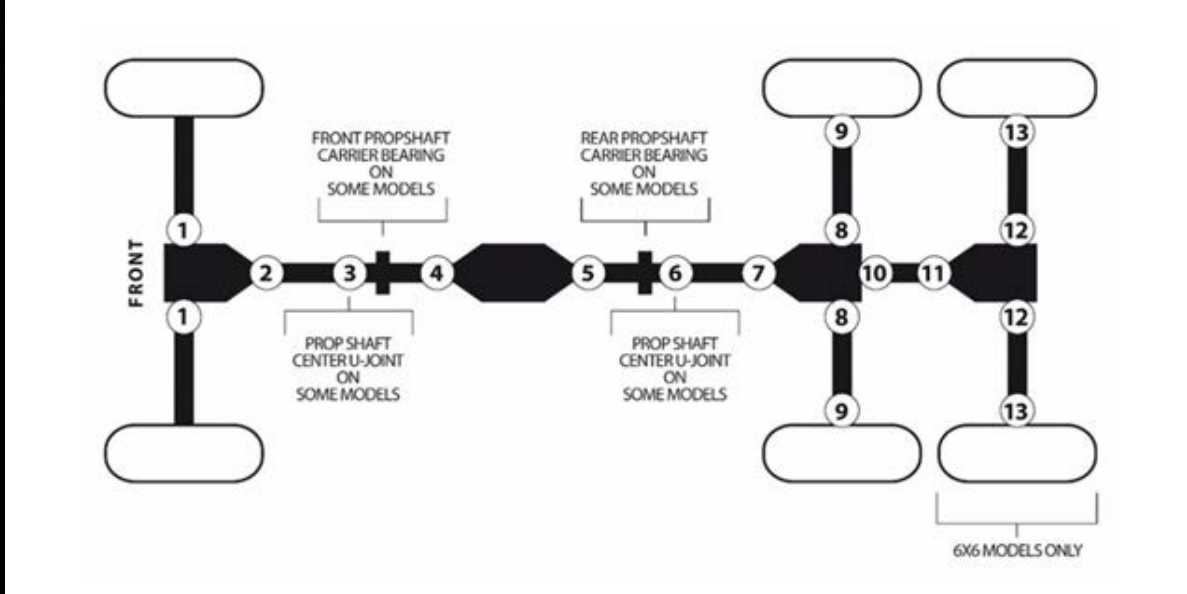

U-JOINTS

APPLICATION	YEAR	LOCATION	NI #
SUZUKI			
250 OZARK 2X4	2002-06	6	AT-08515
250 QUAD RUNNER 2X4	1988-94	9	AT-08537
		8	AT-08536
		5,7	AT-08509
250 QUAD RUNNER 2X4	2001	9	AT-08537
		8	AT-08536
250 QUAD RUNNER 2X4	2001-02	2,4	AT-08518
250 QUAD RUNNER 4X4	1987-93	9	AT-08537
		8	AT-08536
		6	AT-08497
		2,4	AT-08509
250 QUAD RUNNER 4X4	1994-00	9	AT-08537
		6	AT-08497
		2,4	AT-08509
250 QUAD RUNNER 4X4	2001-02	9	AT-08537
		6	AT-08515
250 QUAD SPORT 2X4	2004-06	6	AT-08515
300 KING QUAD 4X4	1991-93	9	AT-08538
		8	AT-08536
300 KING QUAD 4X4	1996-98	9	AT-08538
		6	AT-08497
300 KING QUAD 4X4	1999-00	9	AT-08538
		6	AT-08497
		2,4	AT-08518
300 KING QUAD 4X4	2001-02	9	AT-08538
		6	AT-08515
		2,4	AT-08518
300 QUAD RUNNER 4X4	1994	9	AT-08538
		8	AT-08536
		6	AT-08497
300 QUAD RUNNER 4X4	1995	9	AT-08538
		6	AT-08497
400 EIGER 2X4	2002-04	6	AT-08515
400 EIGER 4X4	2002-06	2,5,7	AT-08515
450 KING QUAD	2008-10	2,4	AT-08515
500 LT-A X KING QUAD	2009-17	2,4	AT-08518
500 QUAD RUNNER 4X4	1998-00	5	AT-08497
500 QUAD RUNNER 4X4	1998-02	2,4	AT-08518
		5	AT-08509
500 QUAD MASTER 4X4	2000	2,5	AT-08497