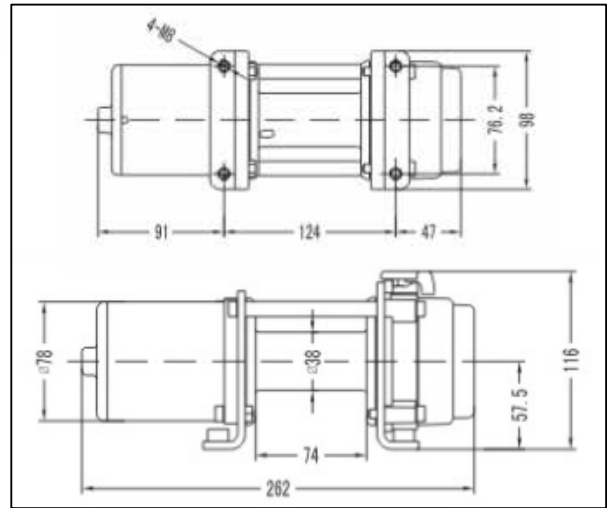

AC-12021-1
AC-12022-1
WIRELESS TYPE

AC-12021 SERIES
AC-12022 SERIES