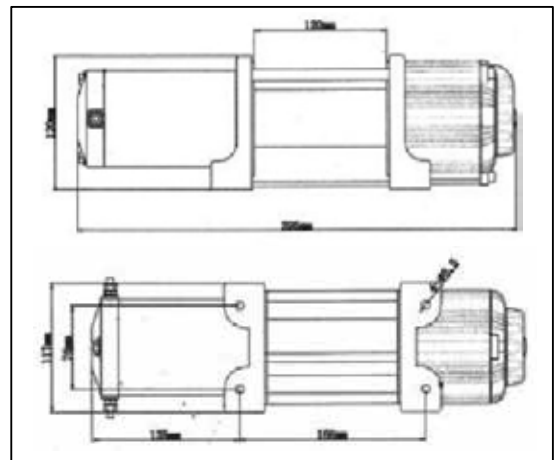

AC-12107-1
AC-12108-1
WIRELESS TYPE

SPECIFICATIONS

RATED LINE PULL	4,500 LBS. (2,045KGS.) SINGLE-LINE
MOTOR	12V DC, 1.3HP PERMANENT MAGNET
BRAKE	MECHANICAL BRAKE
DRUM LENGTH	120MM
ROPE (in X ft) (mm X m)	AC-12107 SERIES: STEEL WIRE, 3/14" X 50' (5.5MM X 15.2M) AC-12108 SERIES: SYNTHETIC ROPE, 3/14" X 33' (5.5MM X 15.5M)
FAIRLEAD	ROLLER
GEAR RATIO	166 : 1
OVERALL DIMENSIONS (L X W X H)	395X117X120MM

PERFORMANCE DATA

LAYER	RATED LINE PULL LBS (KGS)	TOTAL ROPE ON DRUM FT (M)	LINE PULL LBS (KGS)	LINE SPEED	MOTOR (DRAW)
1	4,500 (2,041)	7.22 (2.2)	0(N/A)	24.11ft (7.35m)	26 AMPS
2	3,700 (1,678)	16.08 (4.9)	1,125 (511)	14.27ft (4.35m)	109 AMPS
3	3,200 (1,451)	26.57 (8.1)	2,250 (1,022)	9.31ft (2.84m)	155 AMPS
4	2,800 (1,270)	39.37 (12)	3,375 (1,534)	6.88ft (2.1m)	196 AMPS
5	2,540 (1,152)	50.0 (15.2)	4,500 (2,045)	5.41ft (1.65m)	238 AMPS