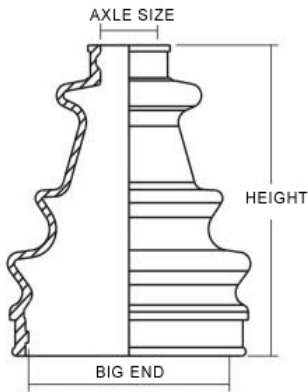

## CV BOOT SPECIFICATIONS

NI#	AXLE SIZE	BIG END	HEIGHT
AT-03076	22.5	67	111
AT-03077	20	71	67
AT-03078	24	77.5	97
AT-03079	23	76	111
AT-03080	20.6	73	93
AT-03081	19.3	66.5	104.5
AT-03082	19.5	61.7	104
AT-03083	19.8	64	96.3
AT-03085	23.14	73.92	93.82
AT-03086	18.43	65.69	93.82
AT-03087	18.2	60.8	85
AT-03088	19.9	62.6	97
AT-03089	21	75	94
AT-03090	18	61	83
AT-03092	19.5	63	99
AT-03093	16.4	56	75.3
AT-03094	15.4	59	82.5
AT-03095	19	71.9	105
AT-03096	22.5	73	87.5
AT-08521	15.5	73	106.2
AT-08525	17.8	56.5	79.9
AT-08525-1	17.8	56.5	79.9
AT-08540	17.25	62.75	86.78
AT-08540-2	17.25	62.75	86.78
AT-08541	25	78.04	95.1
AT-08542	18.43	65.69	93.82
AT-08543	20.39	75.98	98.33
AT-08544	22.35	75.59	98.53
AT-08545	18.6	65	100.5
AT-08546	19.9	62.4	94.6
AT-08547	19.31	65.29	88.71
AT-08583	18.9	77.9	105.3
AT-08585	19.5	66.5	109.4
AT-08586	18.3	69.5	108.2
AT-08587	20.4	72.06	106.45
AT-08593	18.6	59.65	102.1