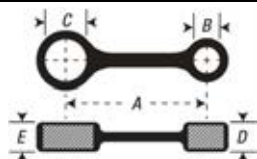

PRODUCT FEATURES:

- BRASS COATED SURFACE
- WASHER: SILVER OR ZINC COATING
- CRANK PIN: SCM-415 CHROMOLY. HARDNESS RC 58-62
- ROD SCM420 CHROMOLY, DOUBLE HONING ON BOTH TOP AND BOTTOM BEARING HOLES
- TOP/BOTTOM BEARING: SCM415 CHROMOLY WITH SILVER COATING FOR ADDED HEAT RESISTANCE.

NI P/NO.	B.BEARING	T.BEARING	PIN	WASHER	B	C	A	D	E	(D X L)	WASHER (ID X OD X THICK)	TOP BEARING (ID X OD X HEIGHT)	REF #	REF #	CRANKSHAFT OEM #	ROD OEM #	PIN OEM #	B.B OEM #	T.B. OEM #	WASHERS OEM #	
SUZUKI																					
AT-09165	YES	NO	YES	NO	20	43	107	20	22	35 X 61.85	N/A	35 X 43 X 21.75	N/A		CR184	N/A	13032-S007	13035-S006	13034-S006	N/A	N/A
VESRAH IS NOT AN OEM REPLACEMENT AS LISTED AS VESRAH HAS CHANGED THE CRANK PIN LENGTH TO 30.8MM FROM 36.8MM																					
AT-09171	YES	NO	YES	NO	16	39	115.5	14	18	30 X 53	N/A	30 X 38.8 X 17.7	N/A	VA-3005	N/A	N/A	12161-19B02	12210-22A03	09263-30033-0B0	N/A	N/A
VESRAH IS NOT AN OEM REPLACEMENT AS LISTED AS VESRAH HAS CHANGED THE HEIGHT OF THE BOTTOM END TO BE 14MM FROM OE 18MM																					
AT-09190	YES	NO	YES	NO	19	42	107	19	22	34 X 61	N/A	N/A	N/A	N/A	N/A	12200-45G11	12160-45G10	12210-45G00	09263-34013	N/A	N/A
AT-09165	YES	NO	YES	NO	20	43	107	20	22	35 X 61.85	N/A	35 X 43 X 21.75	N/A	N/A	CR184	N/A	13032-S007	13035-S006	13034-S006	N/A	N/A
AT-09197	YES	NO	YES	YES	20	38	105.5	22	18	34 X 59.75	34 X 52 X 1.0	36X43X21.7	N/A	N/A	N/A	N/A	N/A	N/A	N/A	N/A	N/A
AT-09198	YES	NO	YES	YES	17	41	118.7	16	18	32 X 55	32 X 48.5 X 1	32 X 41 X 17.8	N/A	VA-3006	N/A	12200-19B70	12161-19B70	12210-25C01	09263-32011-0C0	N/A	09160-32018
AT-09248	YES	NO	YES	YES	23	47	139.8	25	25	37 X 70	37.4 X 55 X 1	37 X 47 X 24.8	N/A	VA-3009	N/A	12210-24B01-0A0	12161-32E00	12210-24B01-0A0	09263-37007	N/A	09160-37006
AT-09251	YES	NO	YES	YES	20	44	141	25	25	35 X 71	35 X 55 X 1.0	38.3 X 43.8 X 24.68	35 X 71 X 17	N/A	N/A	12210-11H00	12161-11H00	12210-11H00	09263-35043	N/A	09160-35005

YAMAHA																					
AT-09173	YES	NO	YES	NO	19	41	112.5	20	20	33 X 58	N/A	34 X 40.8 X 19.9	N/A	VA-2007	CR189	2NL-11400-00-00	1UY-11651-00	30X-11681-00	93310-633T5-00	N/A	90209-33253-00
AT-97307	YES	YES	YES	YES	21	29	110	18	17	22 X 56.6	22.3 X 36.5 X 1.0	22 X 28.9 X 16.8	16 X 20.8 X 22.4	VA-2009	CR170	3XP-11400-00-00	43G-11651-00	37F-11681-00	93310-522P7-00	93310-316D6-00	90209-22248
AT-97306	YES	YES	YES	YES	21	29	110	18	17	22 X 52.9	22.2 X 36.6 X 1.0	22 X 28.9 X 16.8	16 X 20.8 X 22.3	VA-2008	CR158	29L-11400-30-00	29L-11651-00-00	N/A	93310-523D2-00	93310-316D6-00	90209-22257-00
AT-09134	YES	YES	YES	YES	21	29	115	18	17	22 X 52.7	22.2 X 36.9 X 1.0	22 X 28.9 X 16.8	16 X 20.8 X 22.3	N/A	CR178	N/A	N/A	N/A	N/A	N/A	N/A
AT-09174	YES	NO	YES	NO	22	45	136.5	22	22	37 X 73.8	N/A	38.8 X 45 X 21.8	N/A	N/A	N/A	5LP-11651-00	5KM-11681-00	93310-637D3-00	N/A	N/A	
AT-09174-2*	YES	NO	YES	NO	22	45	136.5	22	22	37 X 73.8	N/A	37 X 73.8	N/A	VA-2018	N/A	N/A	5LP-11651-00	5KM-11681-00	93310-637D3-00	N/A	N/A
AT-09249	YES	NO	YES	YES	20	43	121.5	22	22	35 X 62	35 X 54 X 1	35 X 43 X 21.8	N/A	8703	N/A	3TB-11400-00-00	5GH-11651-01	5GH-11681-00	93310-635D4	N/A	90201-356K1
MX-09020	YES	YES	YES	NO	14	22	80	11.8	11.8	16 X 37	N/A	16X22X11.8	10X14X12.5	VA-2001	N/A	N/A	N/A	N/A	N/A	N/A	N/A