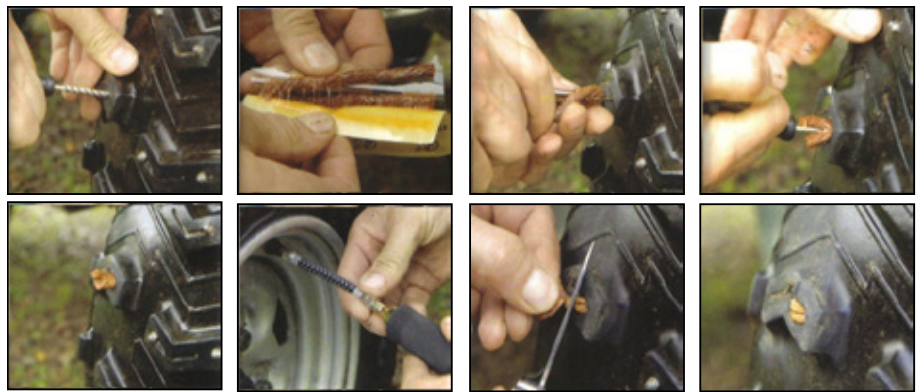

# TIRE REPAIR KITS

**AT-12200**  
CO2 TIRE REPAIR KIT  
4" TIRE SEAL (5PCS)  
TIRE REPAIR TOOL (2 PCS)  
CO2 CARTRIDGE 16G (3 PCS)  
REGULATOR (1 PC)

**AT-12200-1**  
BAG WITH BRONCO LOGO  
SIZE: 125MM x 185MM