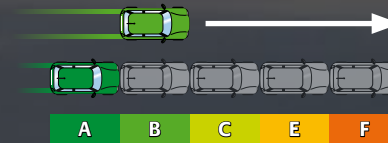

Braking distance

Up to 18m longer (full braking at 80kph)

*Source: European Commission's impact Assessment SEC (2008) 2860.

Note: several other factors affect your safety in wet and dry conditions. Distances may vary depending on your vehicle type and the road conditions.