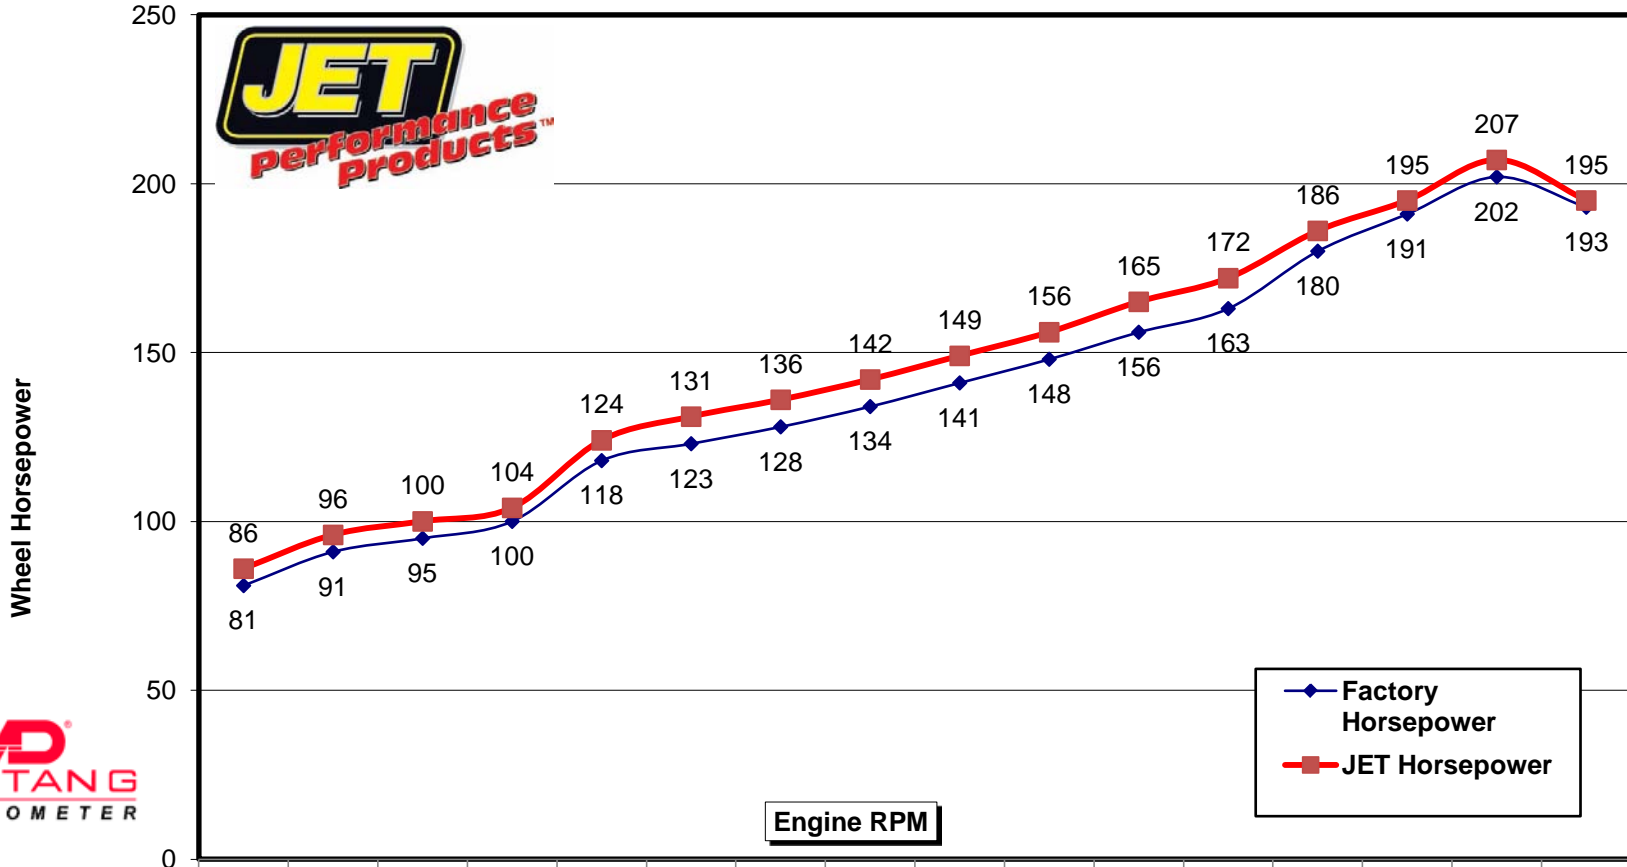

JET Dynamometer Test Results

Typical 2004-2006 3.5L Chevy/GMC Colorado/Canyon

◆ Factory Horsepower	81	91	95	100	118	123	128	134	141	148	156	163	180	191	202	193
■ JET Horsepower	86	96	100	104	124	131	136	142	149	156	165	172	186	195	207	195

Test Vehicle:
Make: Chevy Model: Colorado Engine:3.5L

JET Performance Part #
Performance Module