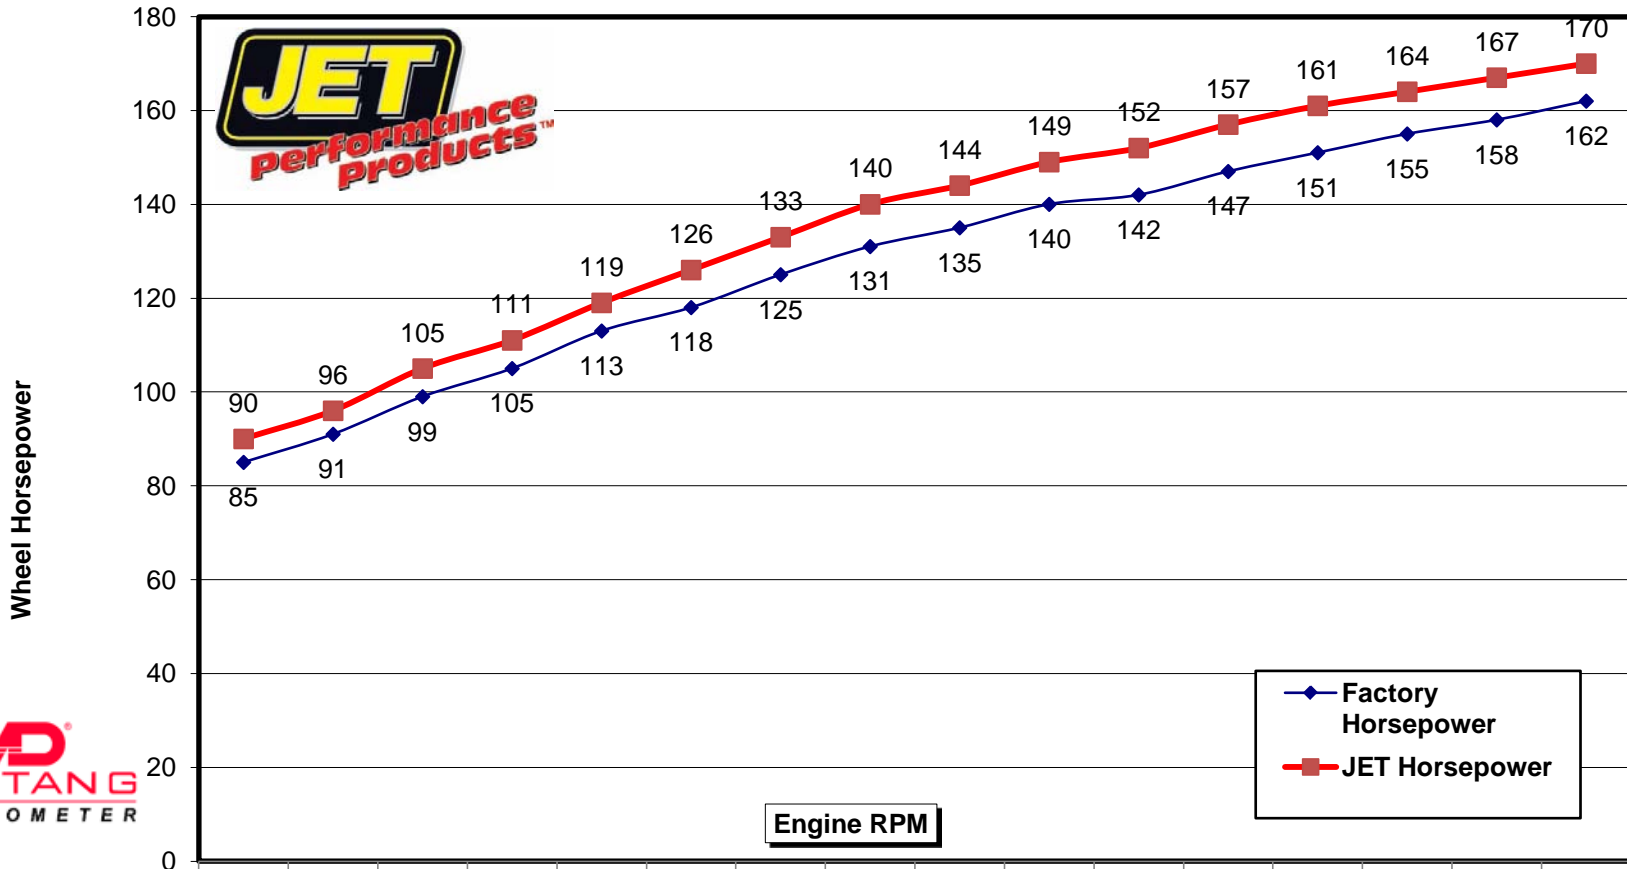

JET Dynamometer Test Results Typical 1987-1995 4.3L/262 Chevy/GMC Truck/SUV

◆ Factory Horsepower	85	91	99	105	113	118	125	131	135	140	142	147	151	155	158	162
■ JET Horsepower	90	96	105	111	119	126	133	140	144	149	152	157	161	164	167	170

Test Vehicle:
Make: Chevy Model: 1500 Engine: 4.3L

JET Performance Part #
Performance Chip