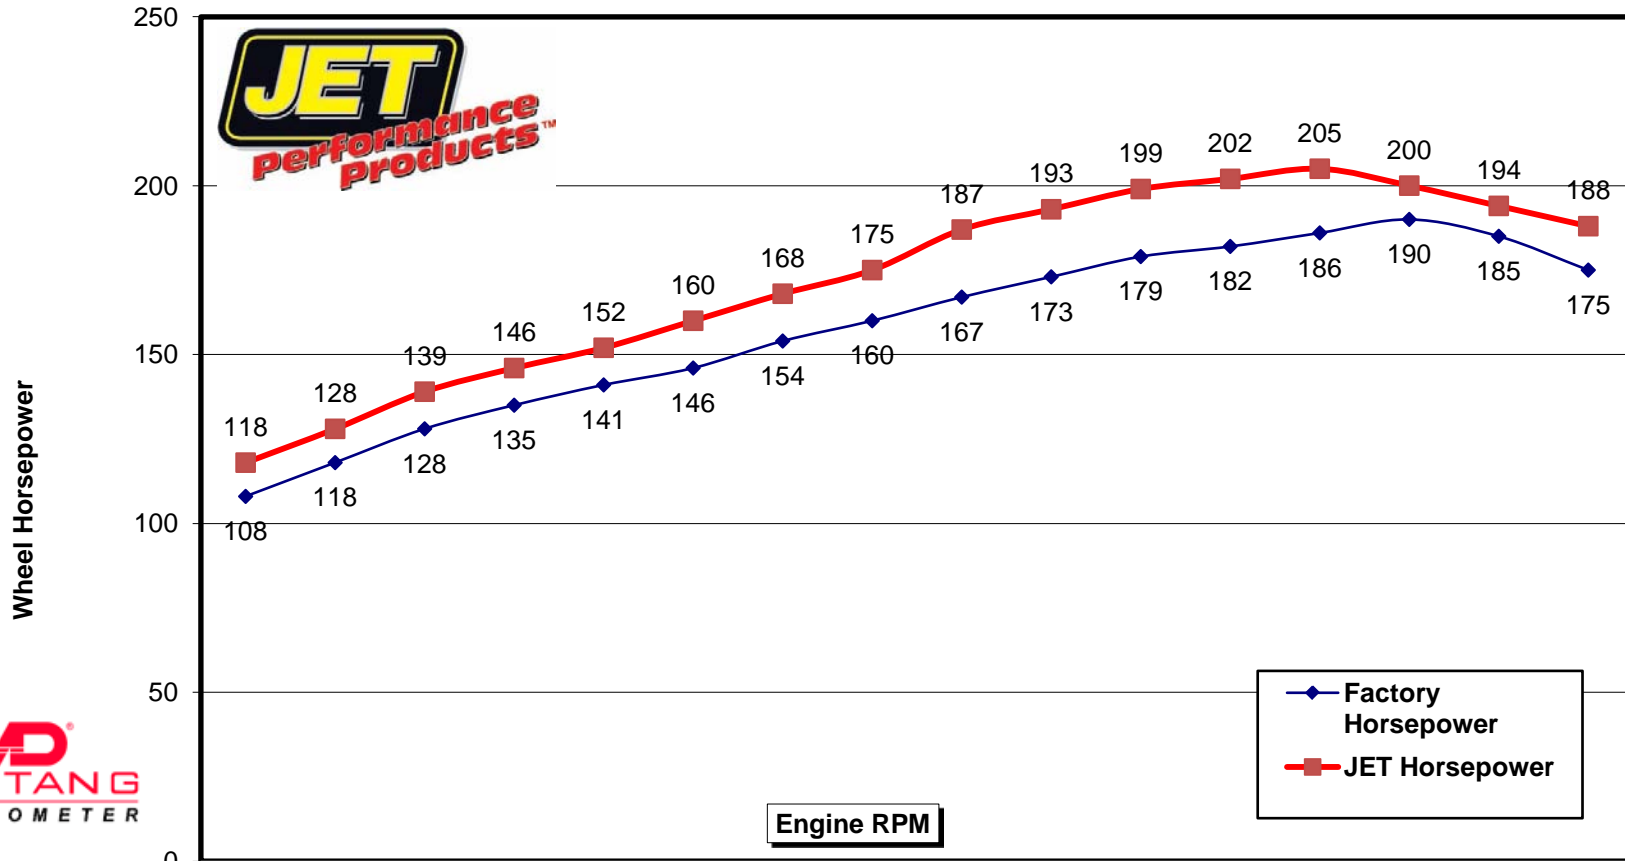

JET Dynamometer Test Results Typical 1987-1992 5.0L/305 Chevy/GMC Truck/SUV

◆ Factory Horsepower	108	118	128	135	141	146	154	160	167	173	179	182	186	190	185	175
■ JET Horsepower	118	128	139	146	152	160	168	175	187	193	199	202	205	200	194	188

Test Vehicle:
Make: Chevy Model: 1500 Engine: 5.0L

JET Performance Part #
Performance Chip