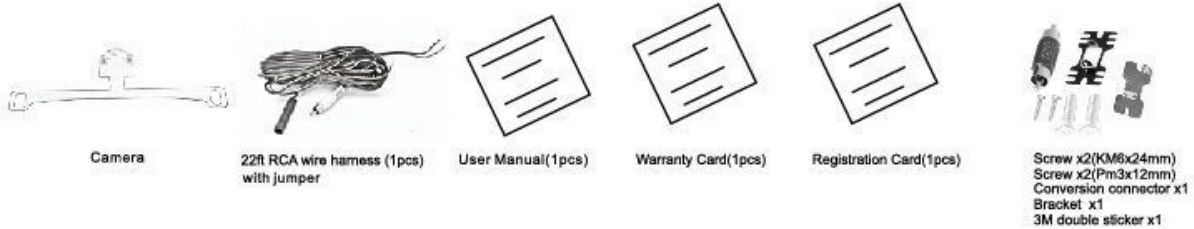

## VTL17L

Concealed Mount License Plate Camera with LED Light

### 2. Specifications

- \* Concealed Mount license Plate Camera With LEDLight
- \* 600 TVL Horizontal resolution
- \* Excellent Auto White Balance
- \* Reverse/Non-Reverse image selectable
- \* Parking Line on/off Selectable
- \* LED Light on/off Selectable
- \* 170 degrees wide viewing angle

### 3. Installation Tips

- 3-1. VTL17L is designed to work best on vehicles that have a license plate located at the center and above the rear bumper. If your vehicle has a plate location that is offset to the left side, right side or your plate is located under the bumper then the VTL17L may not provide optimum performance.
- 3-2. VTL17L bar-bracket is designed to be mounted behind the license plate so that only the camera is visible.
- 3-3. VTL17L is designed to use the existing License Plate mounting equipment.