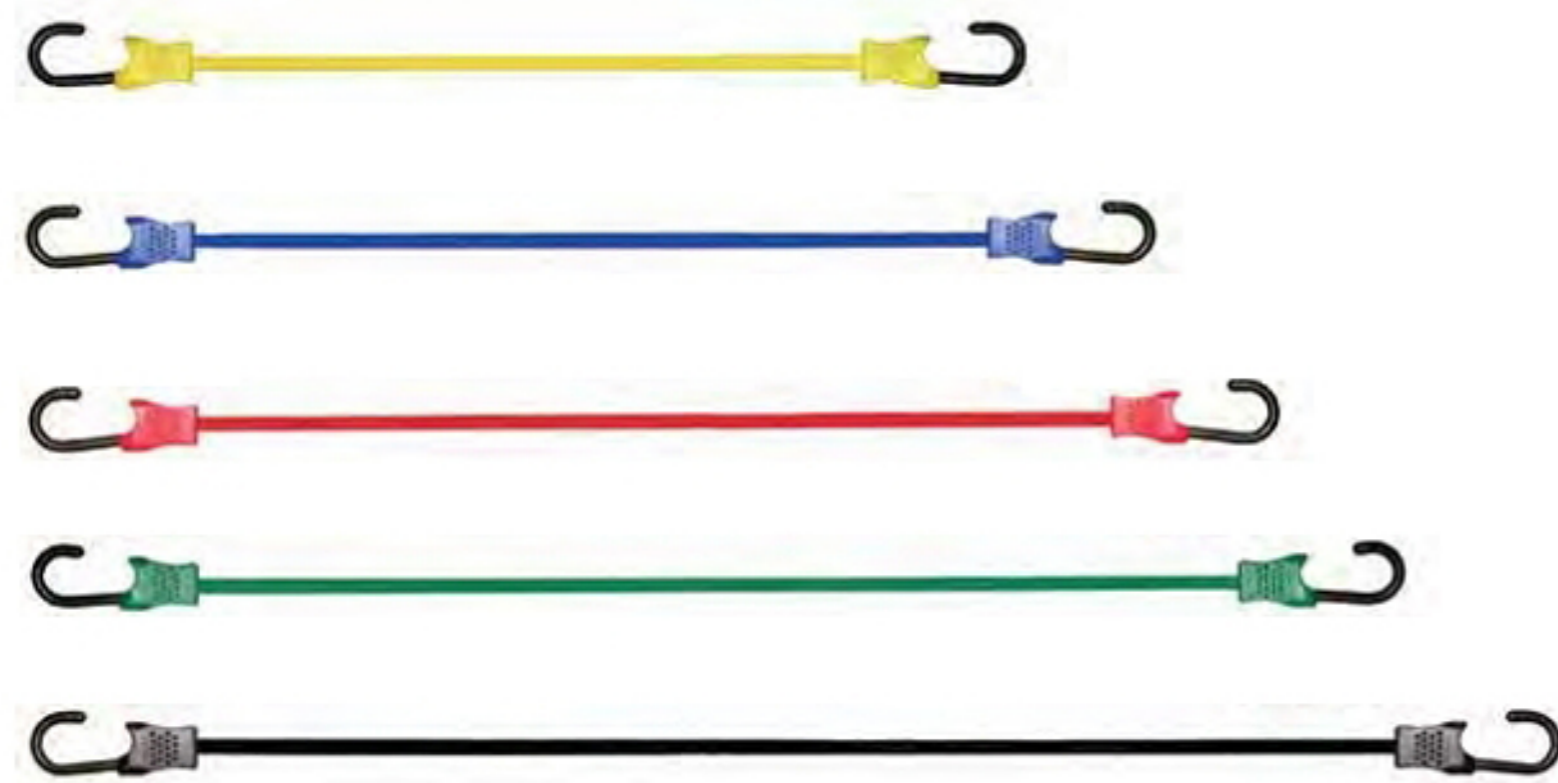

Item Number	Color	Length
66201	Yellow	18"
66203	Blue	24"
66205	Red	32"
66207	Green	48"
66209	Black	52"

77211

12 Pieces per Bottle

- 2 Pieces of 18"
- 2 Pieces of 24"
- 1 piece of 32"
- 1 piece of 48"
- 1 piece of 52"
- 4 piece of Mini Elastic
- 1 piece of O Ring

10 mm Heavy Duty Elastic Cords with Metal Hooks