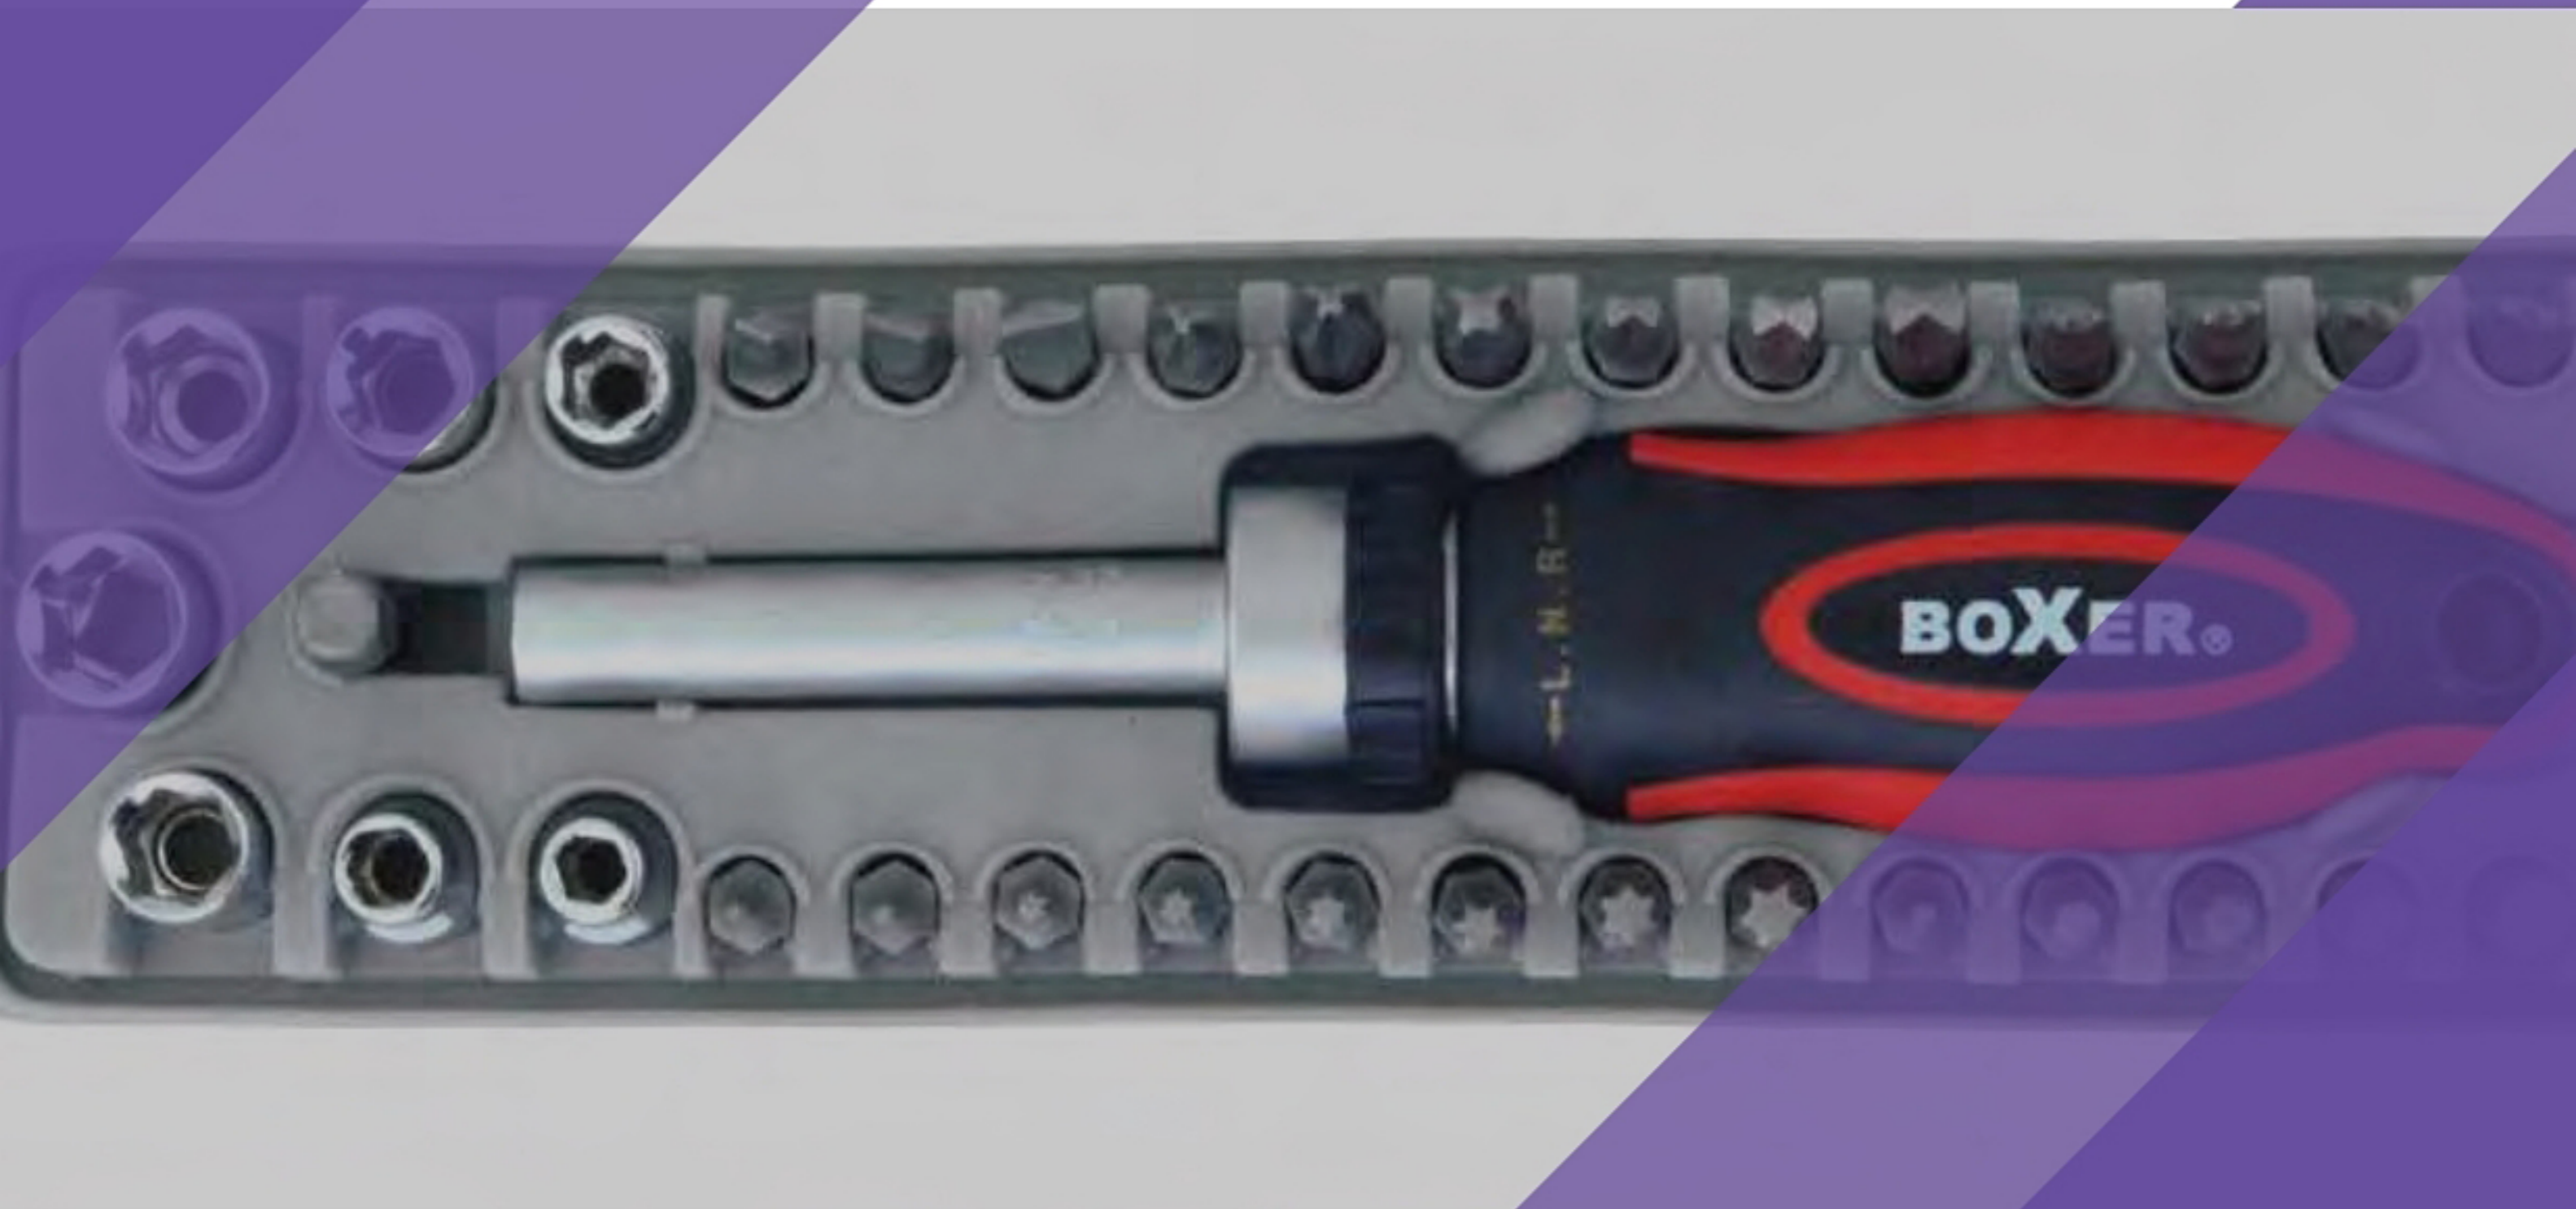

SH91/40291
Chrome

Turn Buckle

6PN/40926
Stainless Steel #5 Screw

Complete Racing Belt Assemblies (i.e., 4 points, 5 points, 6 points) and Window Net (18" x 24") are available to customize.

For Factory Direct OEM only.