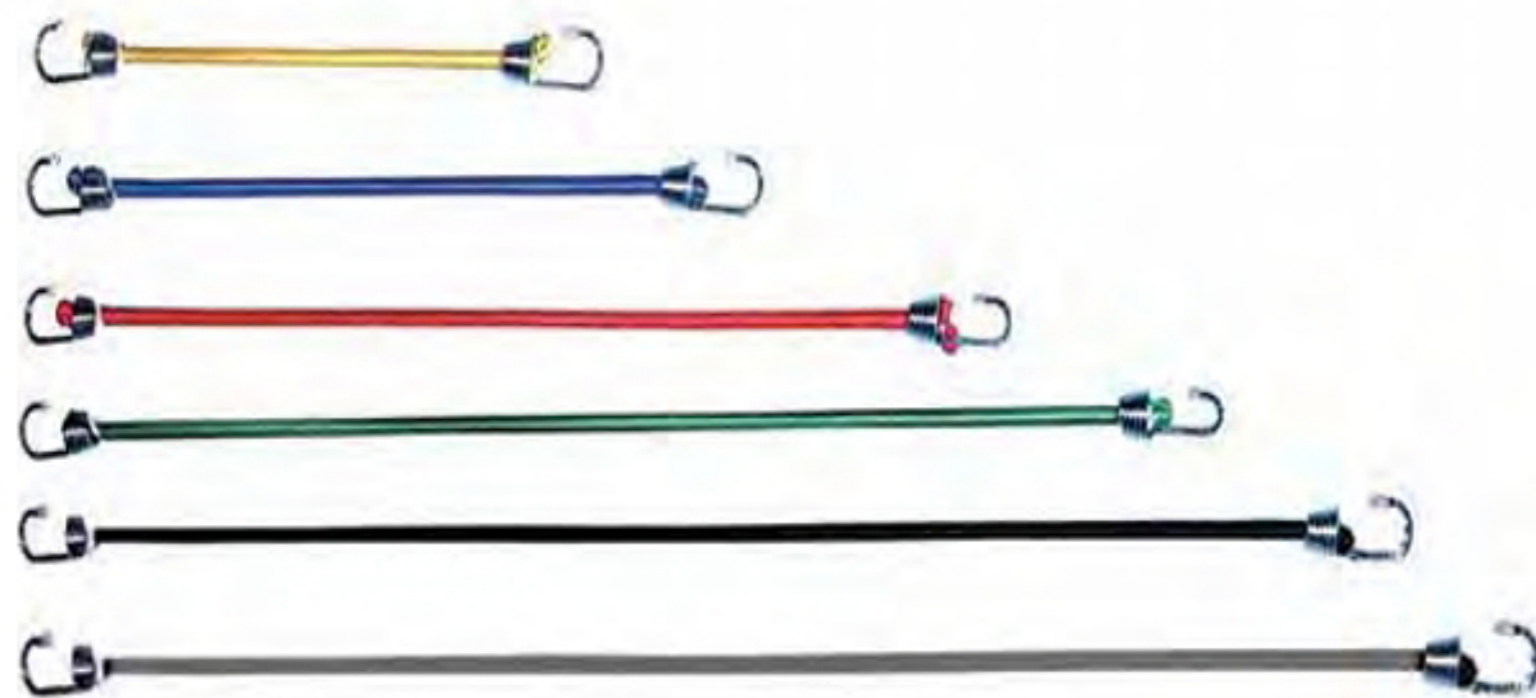

Item Number	Color	Length
66140	Yellow	18"
66142	Blue	24"
66144	Red	32"
66146	Green	40"
66148	Black	48"
66149	Gray	72"

77110

6 Pieces per Bottle

- 2 Pieces of 18"
- 2 Pieces of 24"
- 1 piece of 32"
- 1 piece of 40"