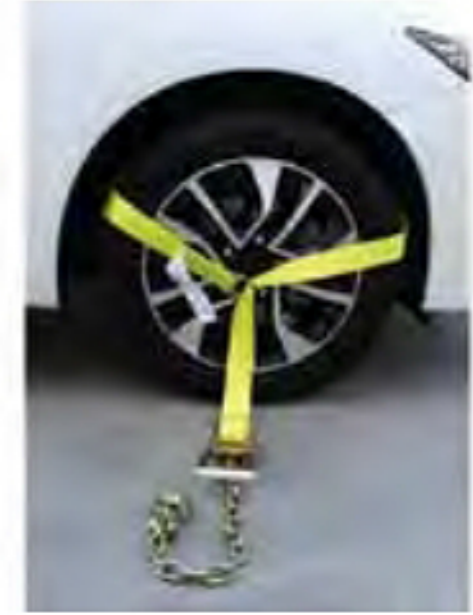

TIRE HOLDERS

Side Tire Holder Ratchet with Chain Hook, D Ring, & Axle Strap

77870

2" x 10'

B/S: 10,000 Lbs

WLL: 3,333 Lbs

Includes:

- 3/8" x 18" G-70 Chain Hook
- D Ring
- 2" x 24" Axle Strap