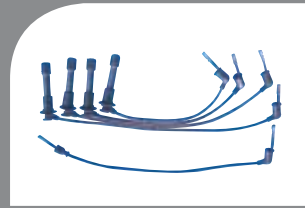

7145

OEM :
KIA : OK20118140, OK20118150A
MAZDA : ZX1818140, ZX1918140