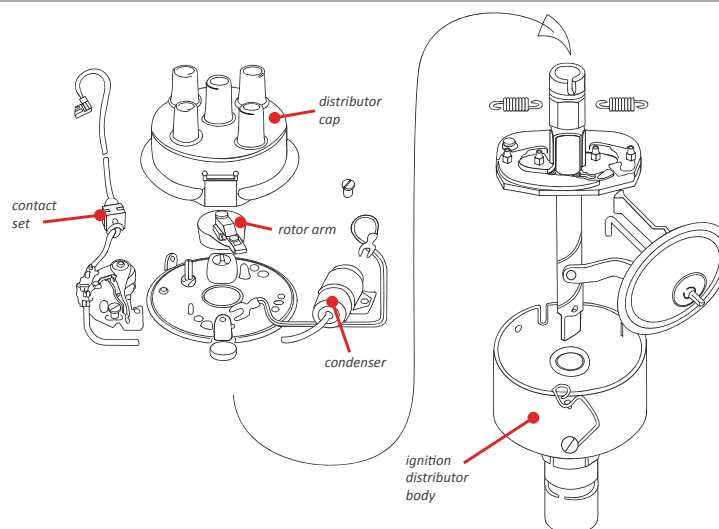

IGNITION SYSTEM (SPARK-IGNITION ENGINE)

A classic ignition system is generally composed of a battery, a high tension coil, an ignition distributor, an ignition wire set and spark plugs.

IGNITION DISTRIBUTOR

An ignition distributor drives the high current produced by the coil toward the spark plugs, in the correct ignition order. On most vehicles equipped with this system, the distributor is composed of a distributor cap, a condenser, a rotor arm and a contact breaker.

DISTRIBUTOR CAP

The distributor cap ensures the high tension sequential distribution according to the number of distribution points determined by the engine number of cylinders.

CONDENSER

A condenser is an electric or electronic component essential, made of two conductive armatures (called "electrodes") in total influence and separated by a polarized insulator.

The condenser is a kind of energy tank which fills and empties. Moreover, it avoids arc formation between the two contact points while they spread (misfire) by collecting at this exact moment the electrical charge.

ROTOR ARM

The rotor is placed under the ignition cap and on its axle. It distributes the high tension current from the coil to the spark plugs, in the ignition order planned in the distribution scheme (generally 1-3-4-2 for a 4 cyl. engine). This current comes through a cam follower (or coal) positioned in the centre of the distributor cap, directly connected to the coil by one the wire of the ignition wire set, and it delivers it to the concerned spark plug by getting in touch with one of the four (in the case of a 4 cyl engine) or six (for a six cyl) connectors placed under the distributor cap.

IGNITION CONTACT BREAKER (OR CONTACT SET)

The ignition contact breaker is made of two elements : a fixed element equipped with a contact point, and a moving breaker lever also equipped with a contact point (made of tungstone). The contact breaker is like a switch on the ignition circuit : when the contact points move apart (this exact moment is called the break), the coil receives the information that it has to deliver high tension current to the ignition cap. When the contact points are "in contact", the coil knows that it has to stopped to emit. How do the contact breakers move apart? Simply under the action of the ignition axle actionned by the camshaft.