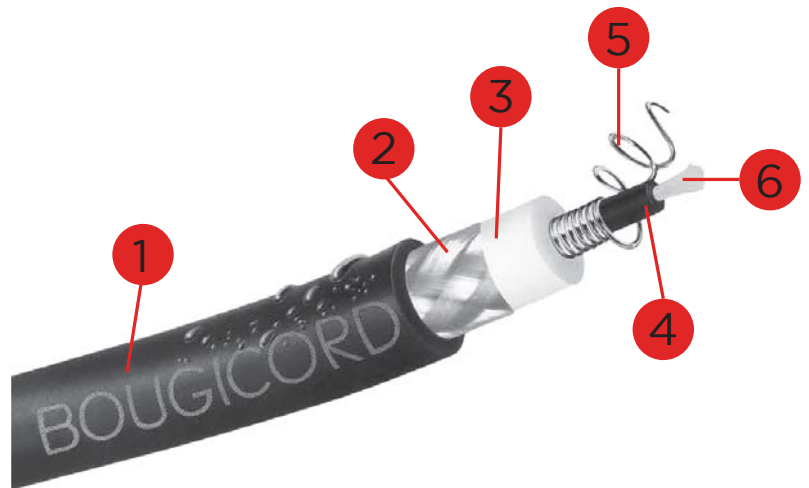

WIRE WOUND CABLE

WIRE WOUND TECHNOLOGY:

This cable has stainless steel wire wound around a ferromagnetic core. When crossed by an electrical current, a magnetic field appears inside it. Two effects allow the perfect interference suppression :

Inductive effect :

Interferences will face an inductive and resistive impedance which will reduce them.

Resistive effect :

This wire wound cable has a resistance role at a rate of 5600 Ohms/m. This technology is ideal for low frequencies.

1	Outer sheating in a synthetic rubber	4	Ferromagnetic compound
2	Fibre glass braiding	5	Stainless steel resistance wire
3	Insulation in synthetic rubber	6	Synthetic string

COPPER CABLE

COPPER CORE TECHNOLOGY:

These ignition wires have a copper core associated or connected to a punctual resistance, placed in the metal shielding caps fixed next to the spark plugs.

Because of this resistance, electrical current is reflected to the opposite side (like an echo) then sent to the vehicle mass.

This resistance plays the interference suppression role.