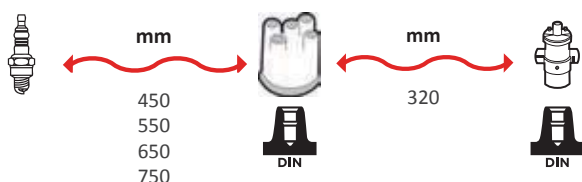

GAMME ÂME RÉSIDIVE / WIRE WOUND RANGE
SILICONE

REFERENCES
FAISCEAUX /
IGNITION WIRE SET