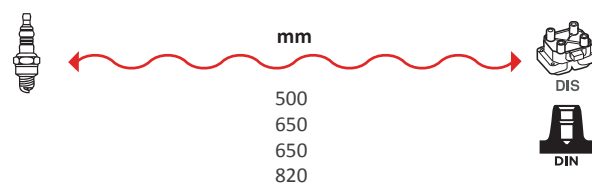

GAMME ÂME RÉSIDIVE / WIRE WOUND RANGE
SILICONE